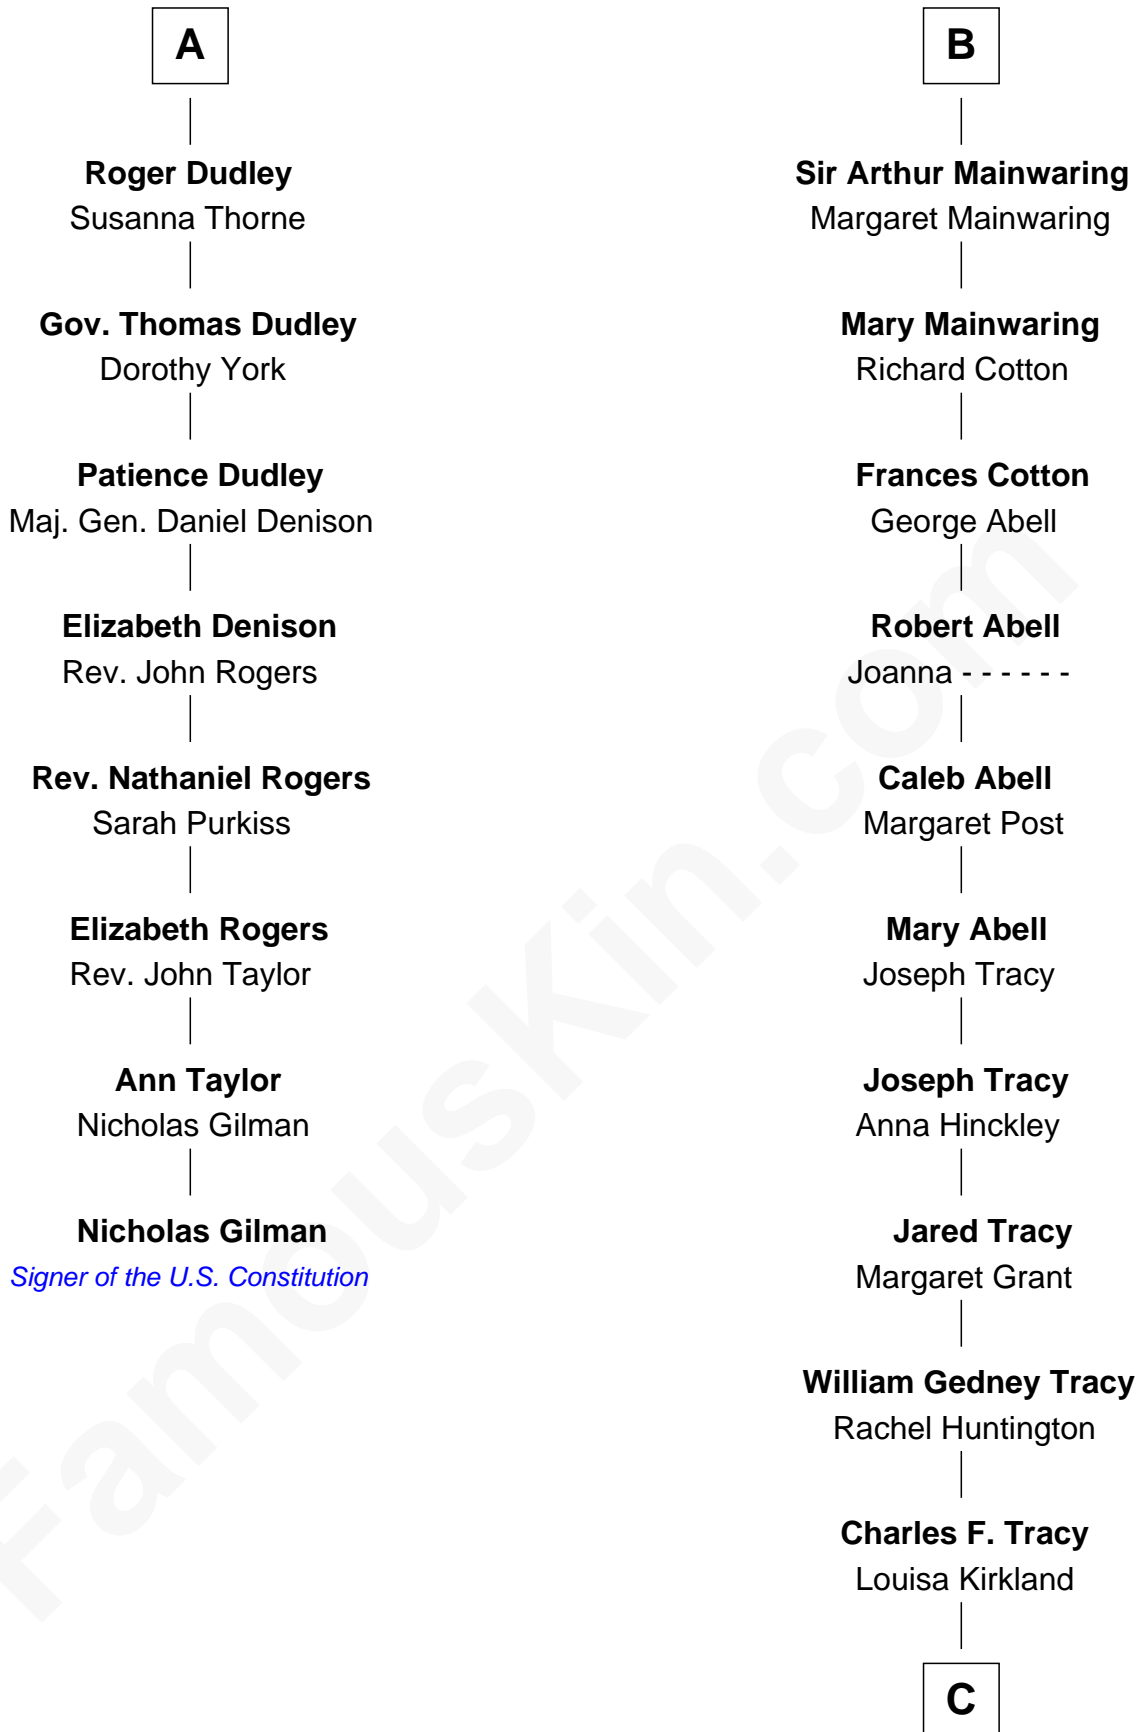

FamousKin.com

Relationship Chart of

Nicholas Gilman

Signer of the U.S. Constitution

14th cousin 5 times removed of

Henry Sturgis Morgan

Co-Founder of Morgan Stanley

C

—
Frances Louisa Tracy

John Pierpont Morgan

—
John Pierpont Morgan

Jane Norton Grew

—
Henry Sturgis Morgan

Co-Founder of Morgan Stanley

FamousKin.com