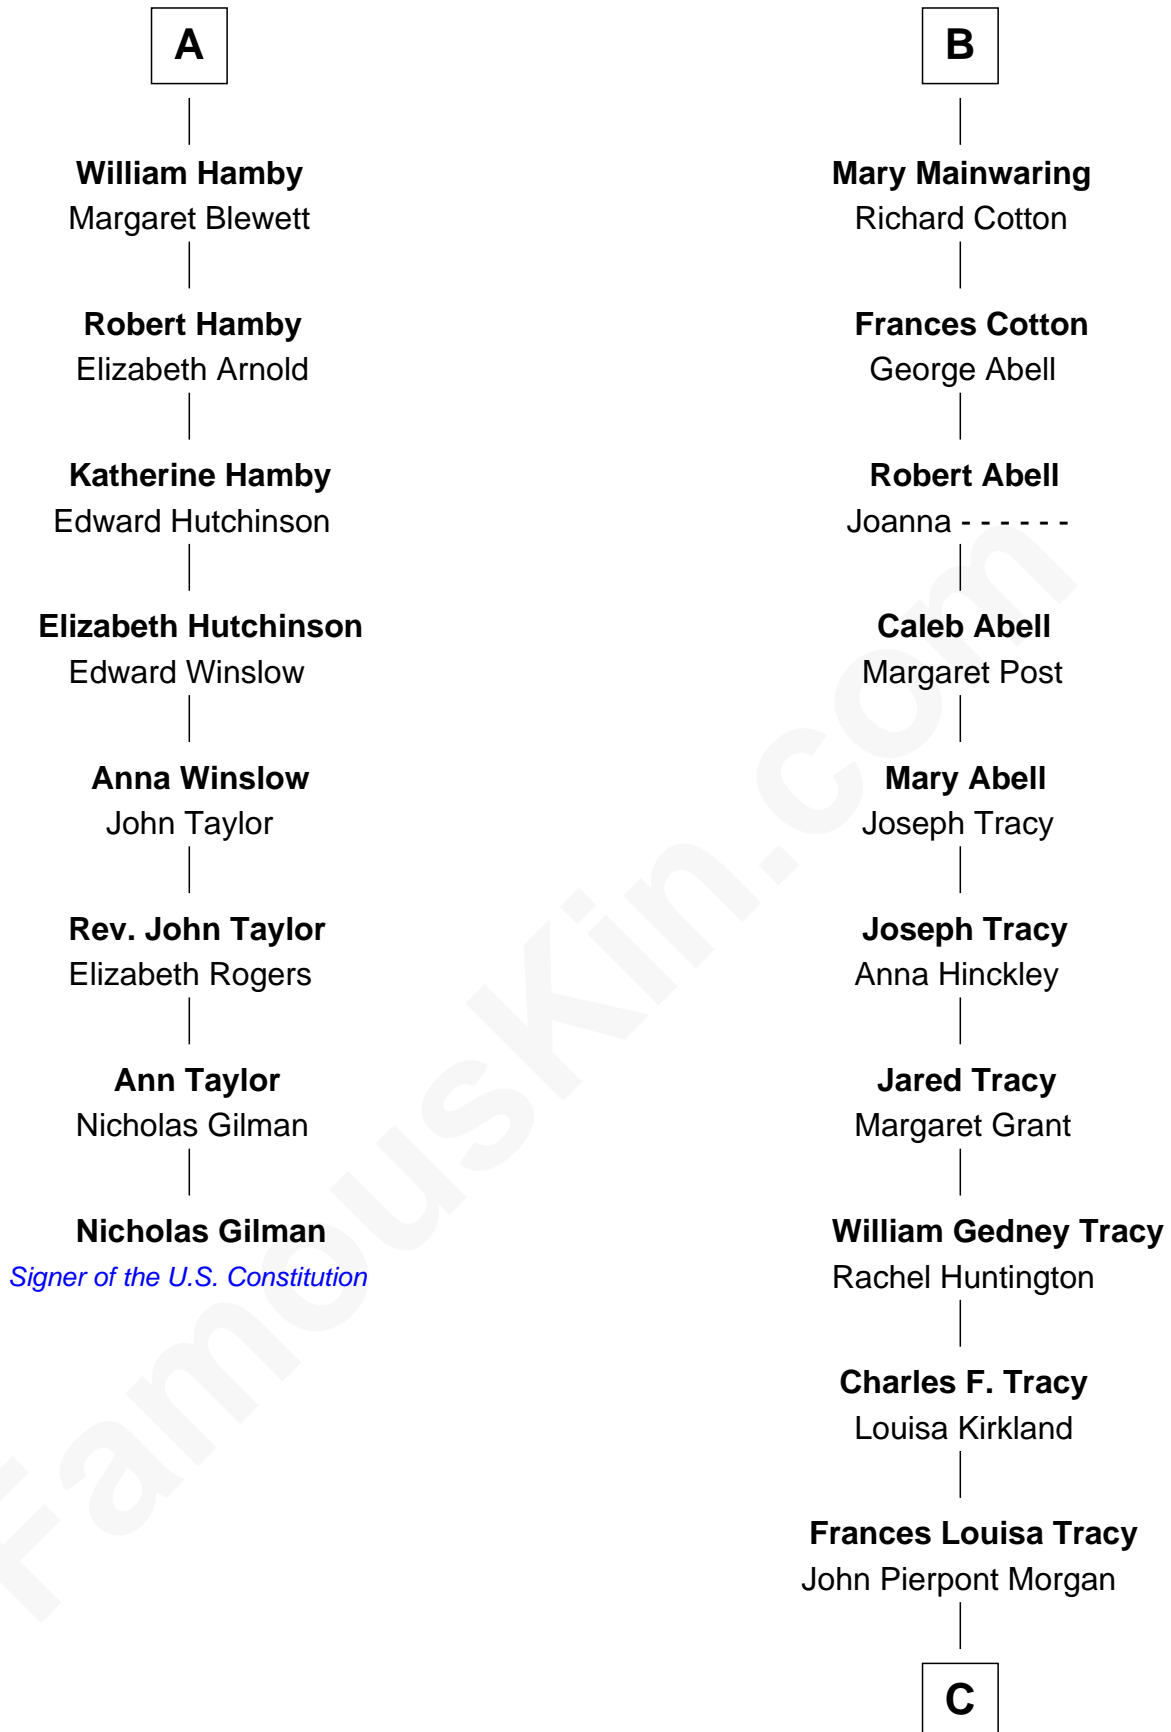

## Relationship Chart of

### Nicholas Gilman

*Signer of the U.S. Constitution*

14th cousin 4 times removed of

### Henry Sturgis Morgan

*Co-Founder of Morgan Stanley*

**John de Welles**

Maud de Roos

C

John Pierpont Morgan

Jane Norton Grew

Henry Sturgis Morgan