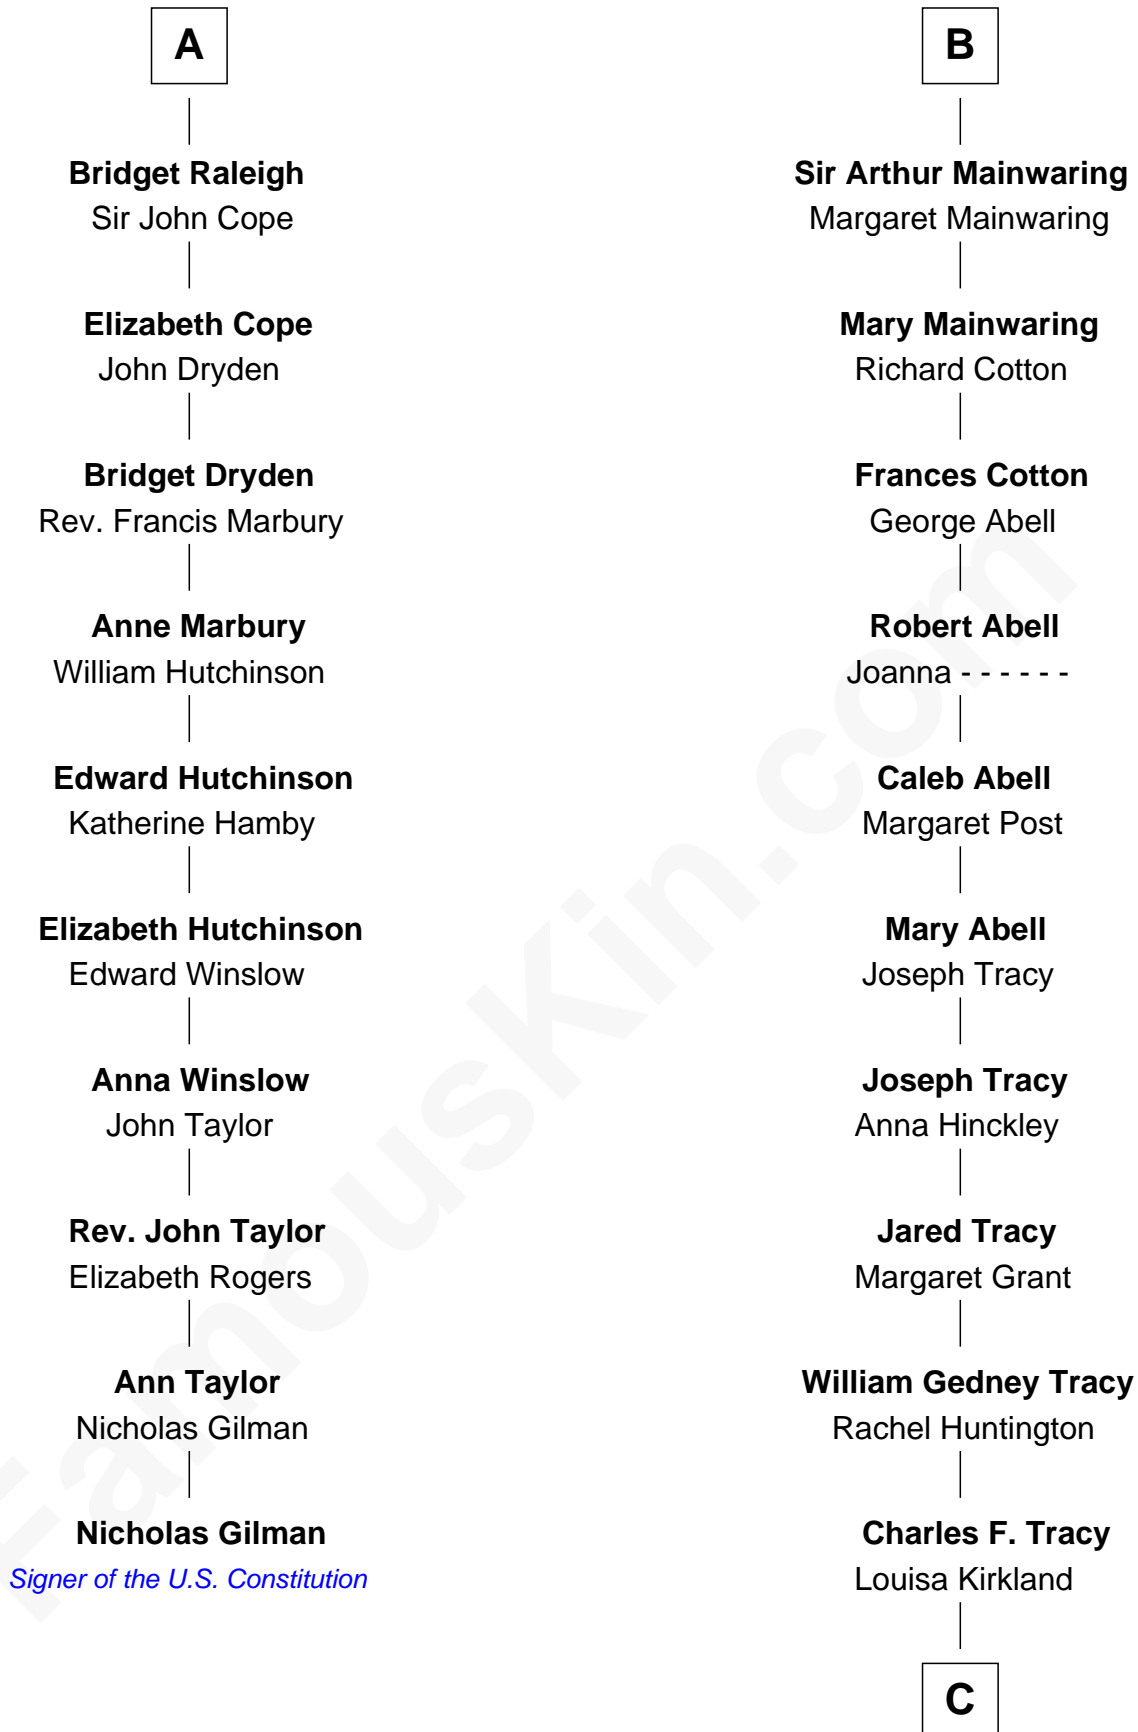

FamousKin.com

Relationship Chart of

Nicholas Gilman

Signer of the U.S. Constitution

16th cousin 3 times removed of

Henry Sturgis Morgan

Co-Founder of Morgan Stanley

C

—
Frances Louisa Tracy

John Pierpont Morgan

—
John Pierpont Morgan

Jane Norton Grew

—
Henry Sturgis Morgan

Co-Founder of Morgan Stanley

FamousKin.com