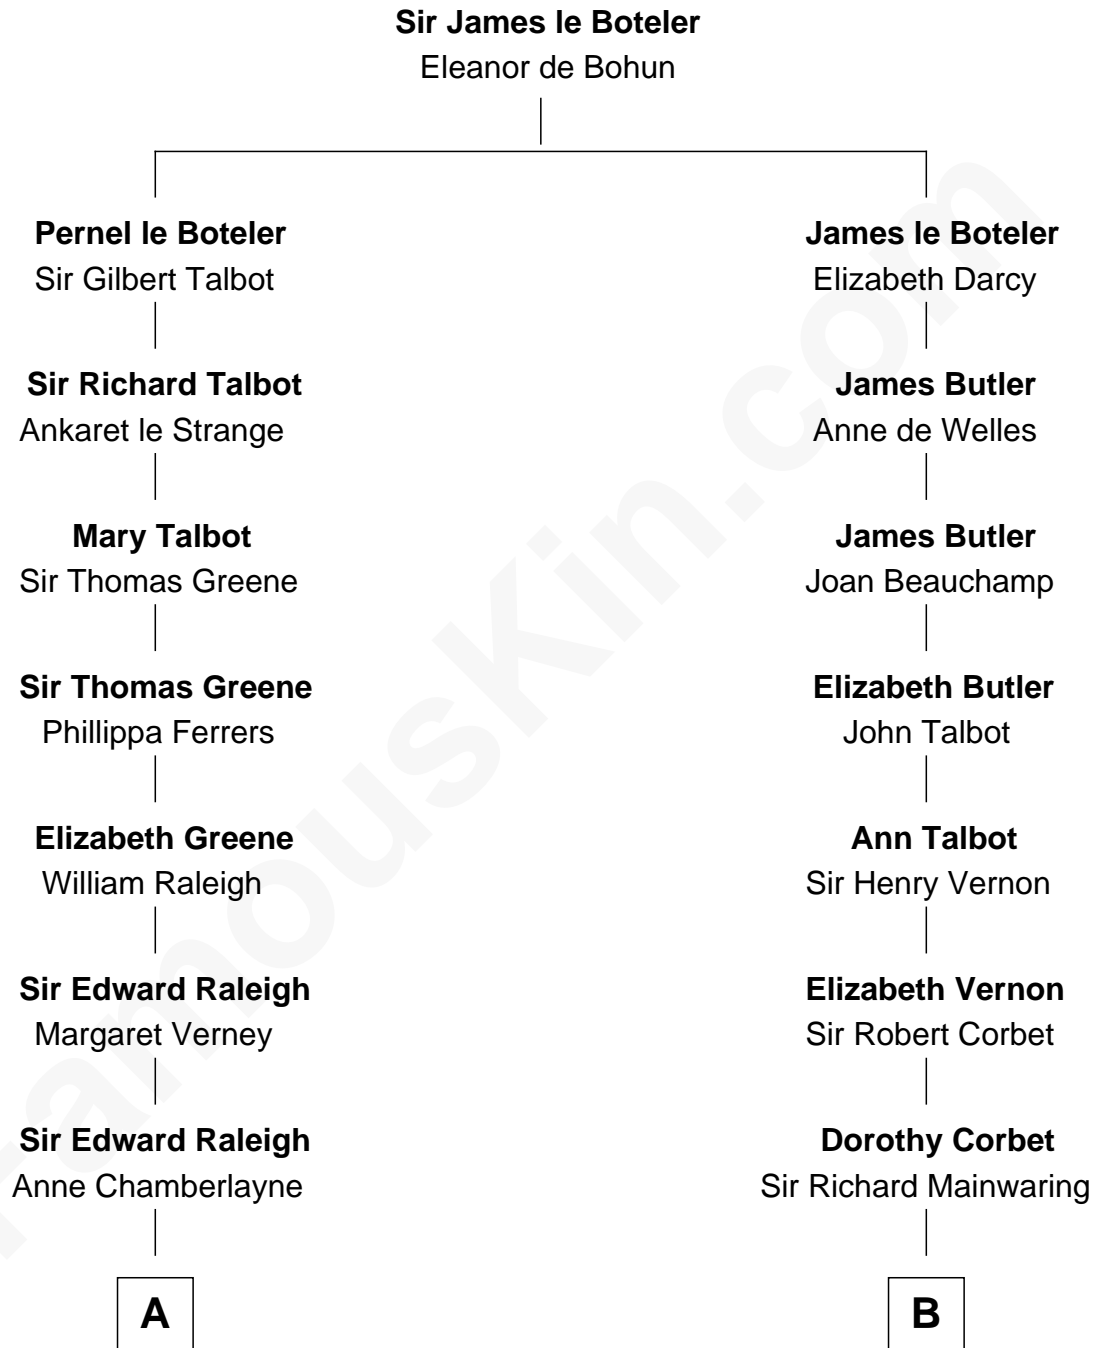

FamousKin.com

Relationship Chart of

Nicholas Gilman

Signer of the U.S. Constitution

16th cousin 3 times removed of

Henry Sturgis Morgan

Co-Founder of Morgan Stanley

C

—
Frances Louisa Tracy

John Pierpont Morgan

—
John Pierpont Morgan

Jane Norton Grew

—
Henry Sturgis Morgan

Co-Founder of Morgan Stanley

FamousKin.com