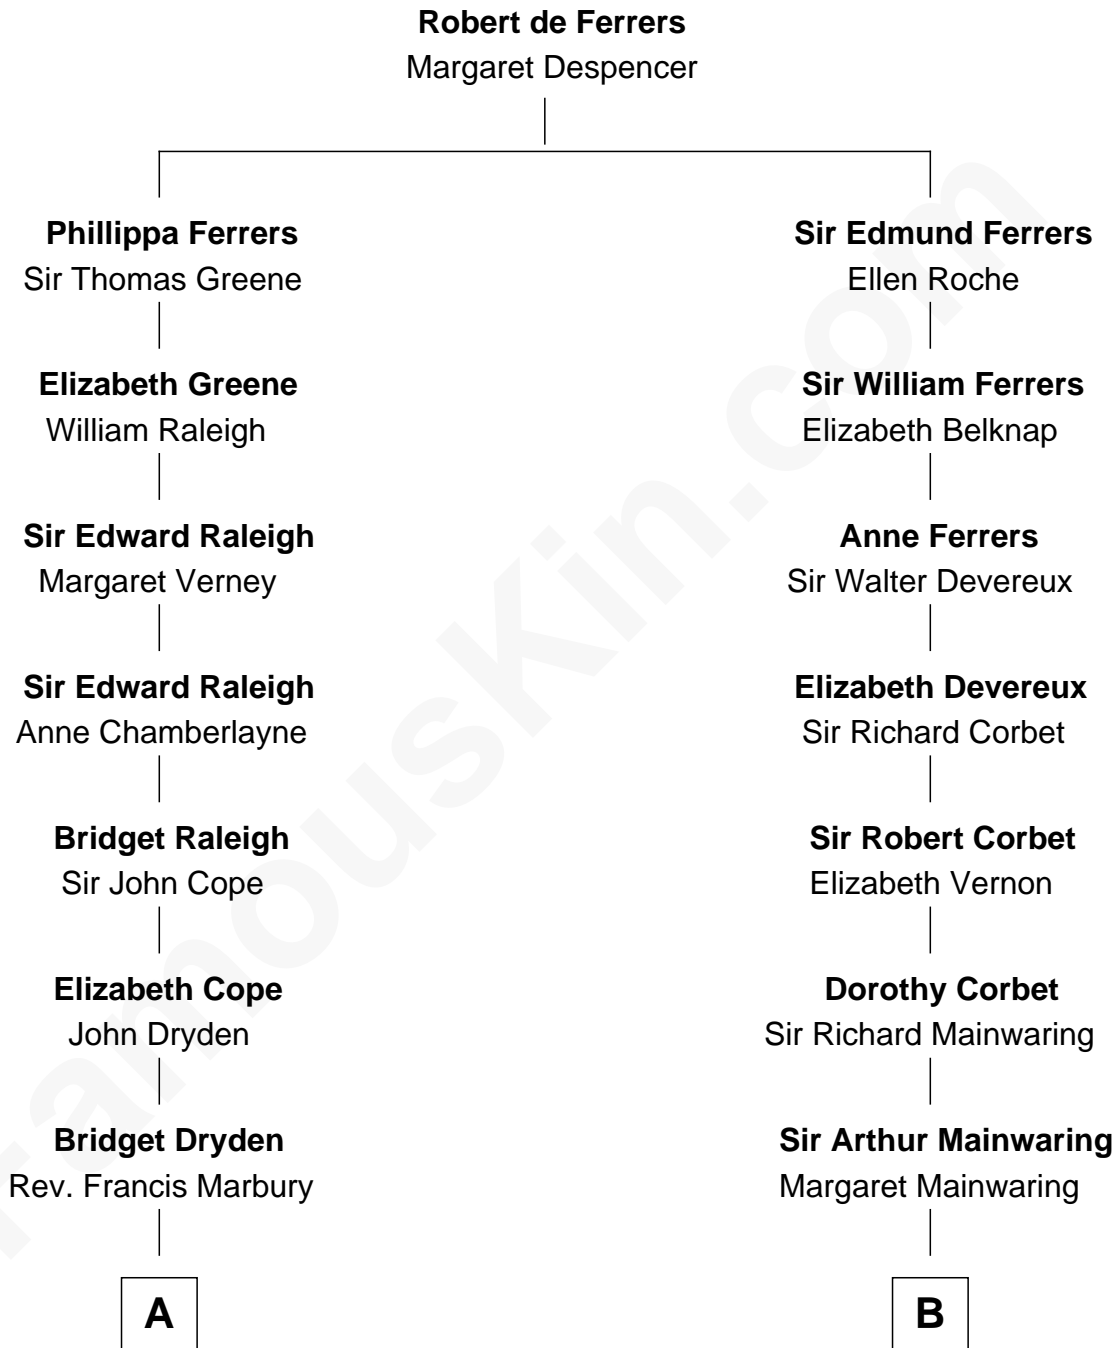

FamousKin.com

Relationship Chart of

Nicholas Gilman

Signer of the U.S. Constitution

13th cousin 4 times removed of

J.P. Morgan, Jr.

American Banker and Philanthropist

A

Anne Marbury
William Hutchinson

Edward Hutchinson
Katherine Hamby

Elizabeth Hutchinson
Edward Winslow

Anna Winslow
John Taylor

Rev. John Taylor
Elizabeth Rogers

Ann Taylor
Nicholas Gilman

Nicholas Gilman
Signer of the U.S. Constitution