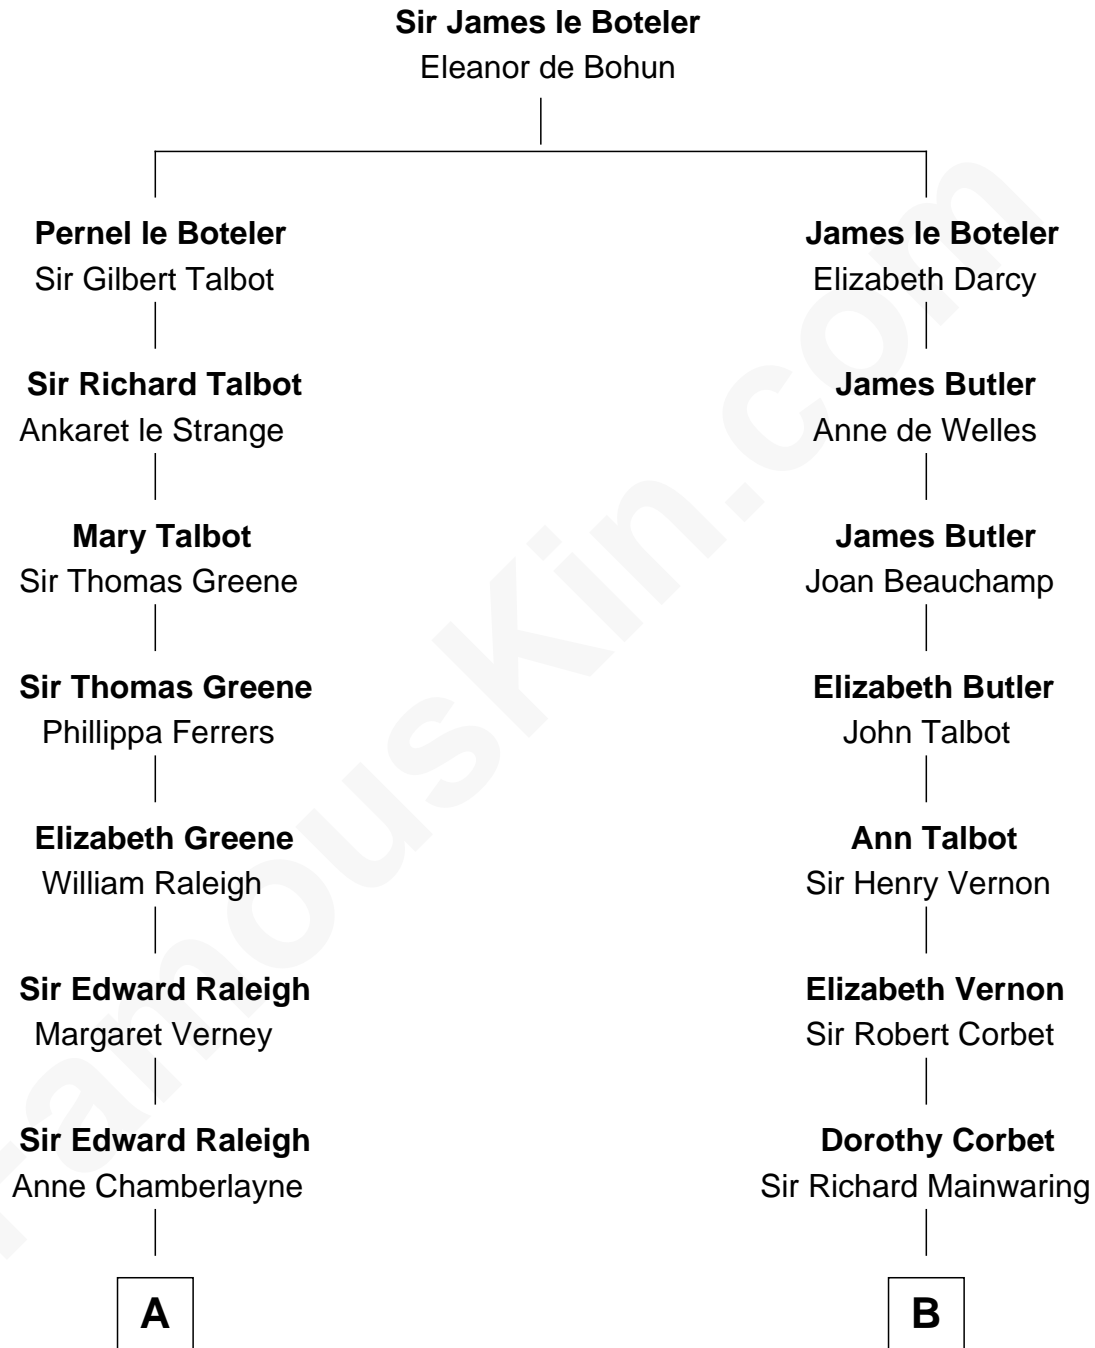

FamousKin.com

Relationship Chart of

Nicholas Gilman

Signer of the U.S. Constitution

16th cousin 2 times removed of

J.P. Morgan, Jr.

American Banker and Philanthropist

C