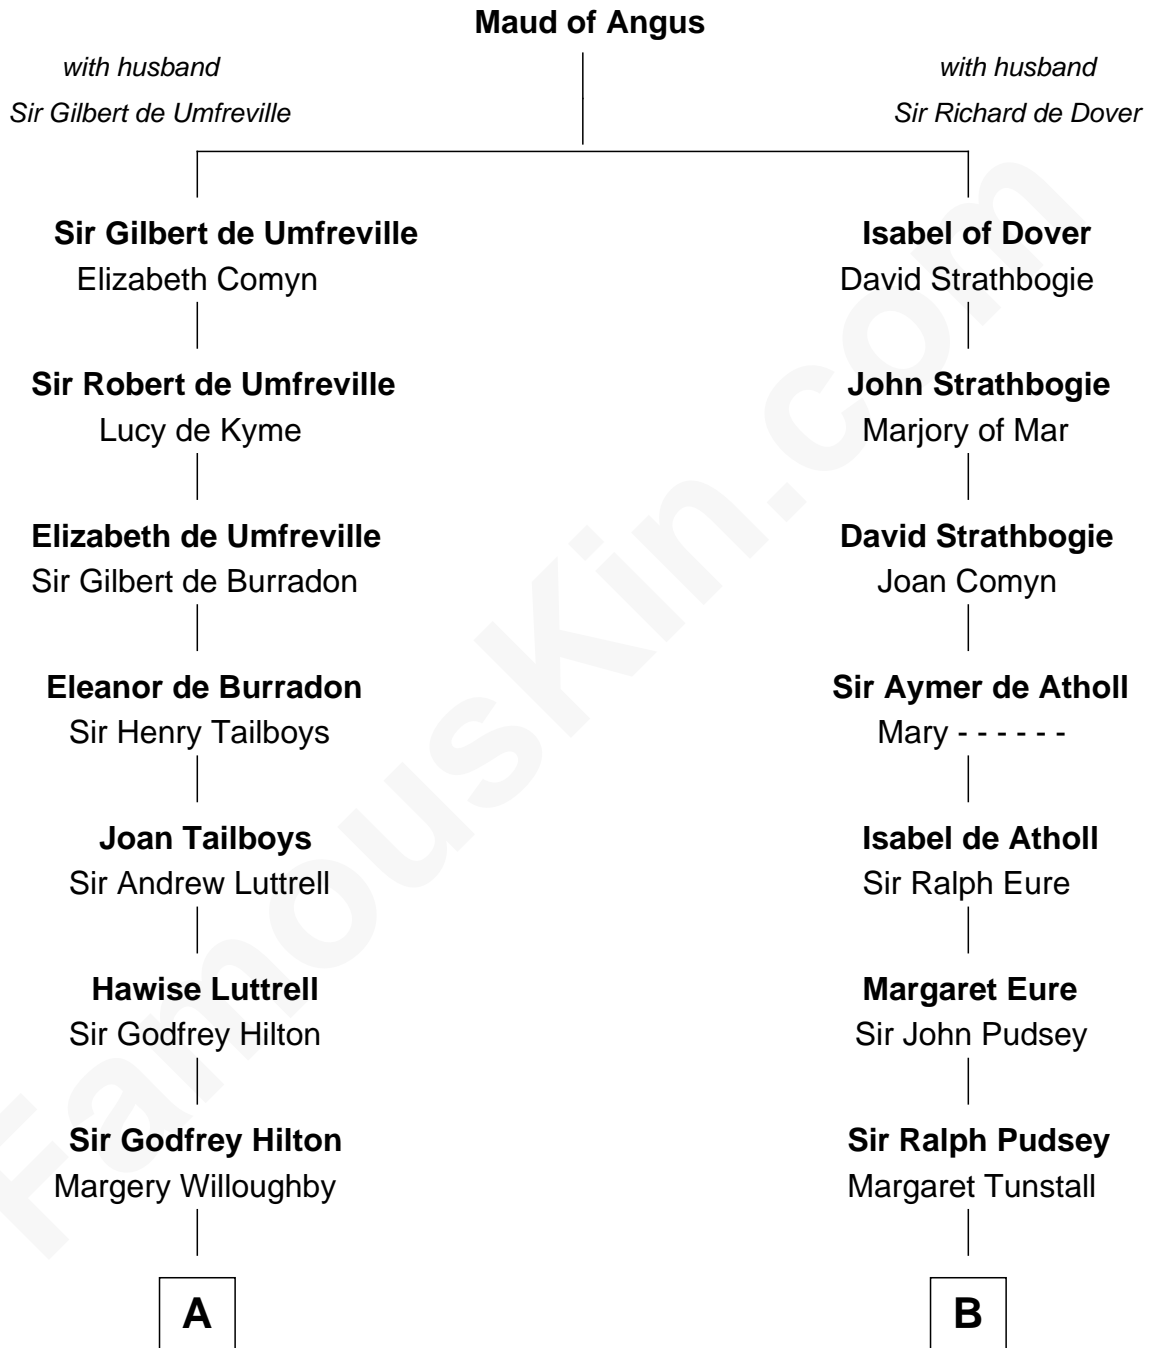

FamousKin.com

Relationship Chart of

Nicholas Gilman

Signer of the U.S. Constitution

17th cousin 4 times removed of

Fitzhugh Lee

40th Governor of Virginia

C

Henry Lee

Mary Bland

Col. Henry Lee

Lucy Grymes

Maj. Gen. Henry Lee

Anne Hill Carter

Sydney Smith Lee

Anna Maria Mason