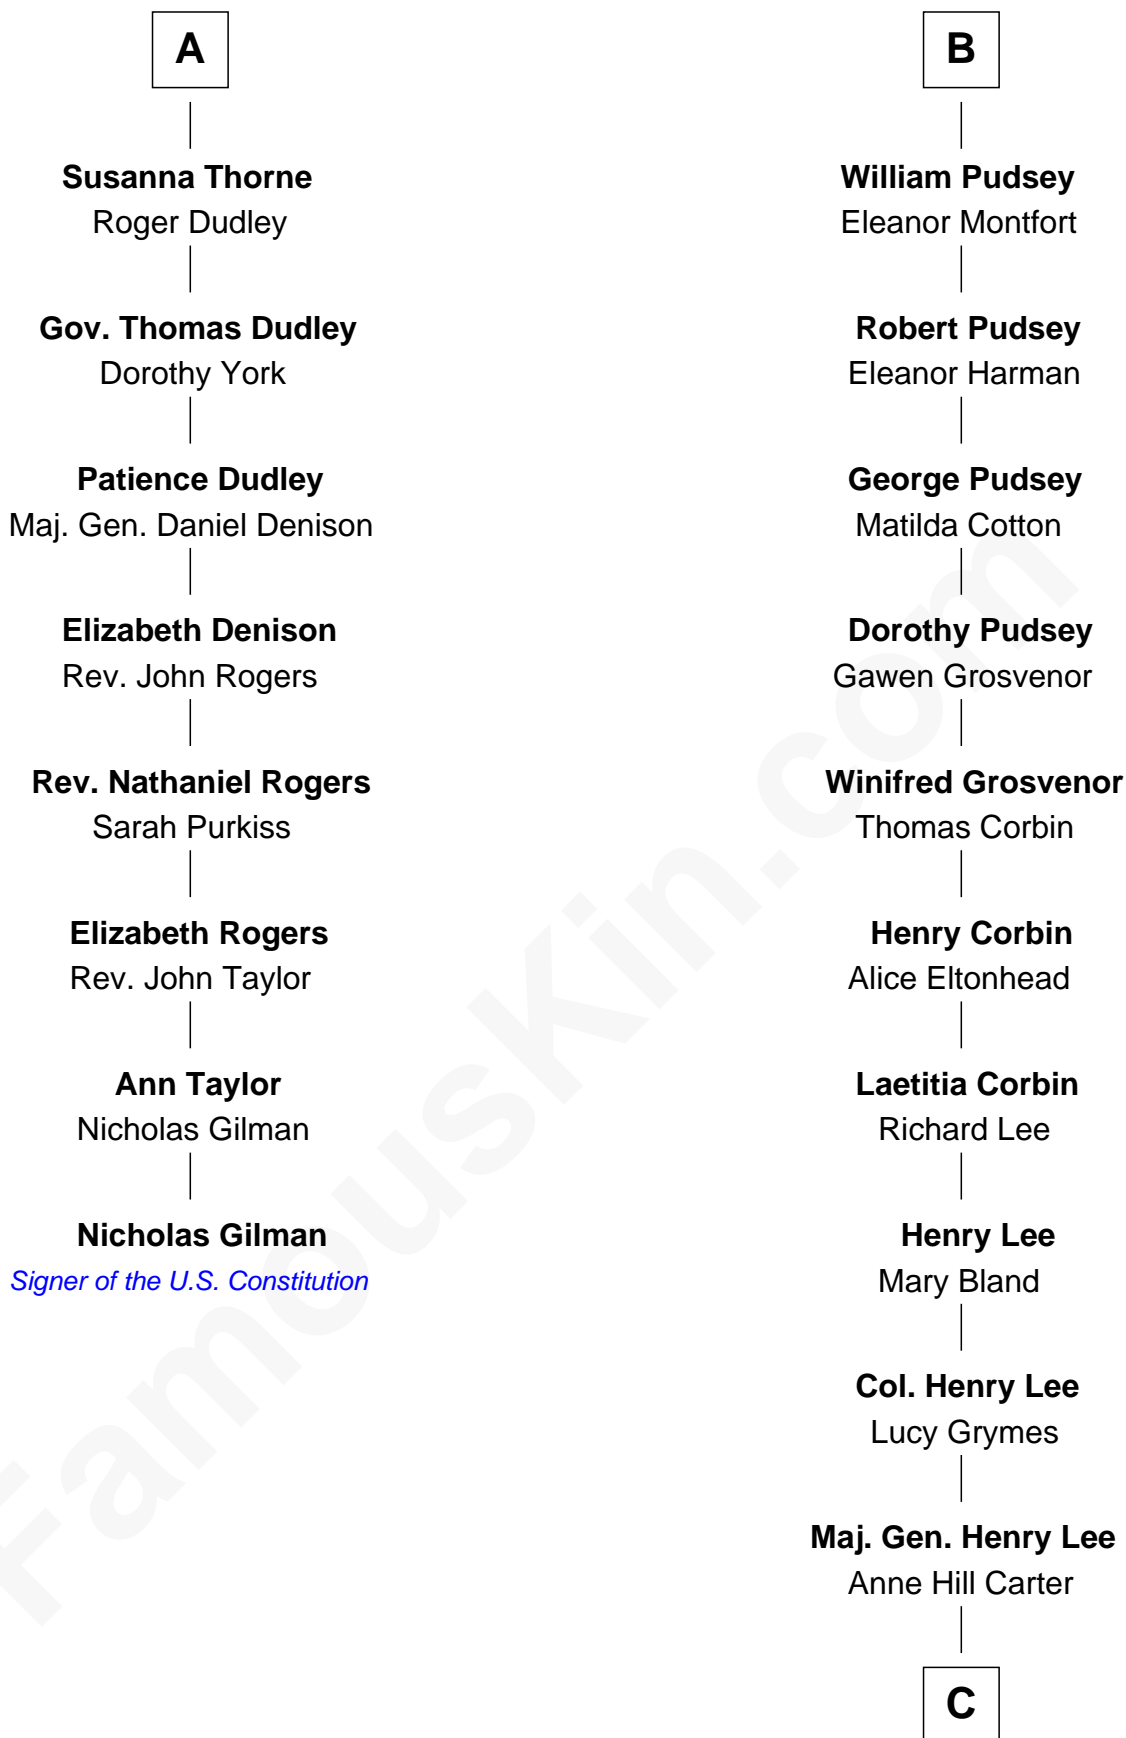

FamousKin.com

Relationship Chart of

Nicholas Gilman

Signer of the U.S. Constitution

14th cousin 4 times removed of

Fitzhugh Lee

40th Governor of Virginia

Sir John Grey

Avice Marmion

C

Sydney Smith Lee

Anna Maria Mason

Fitzhugh Lee

40th Governor of Virginia

FamousKin.com