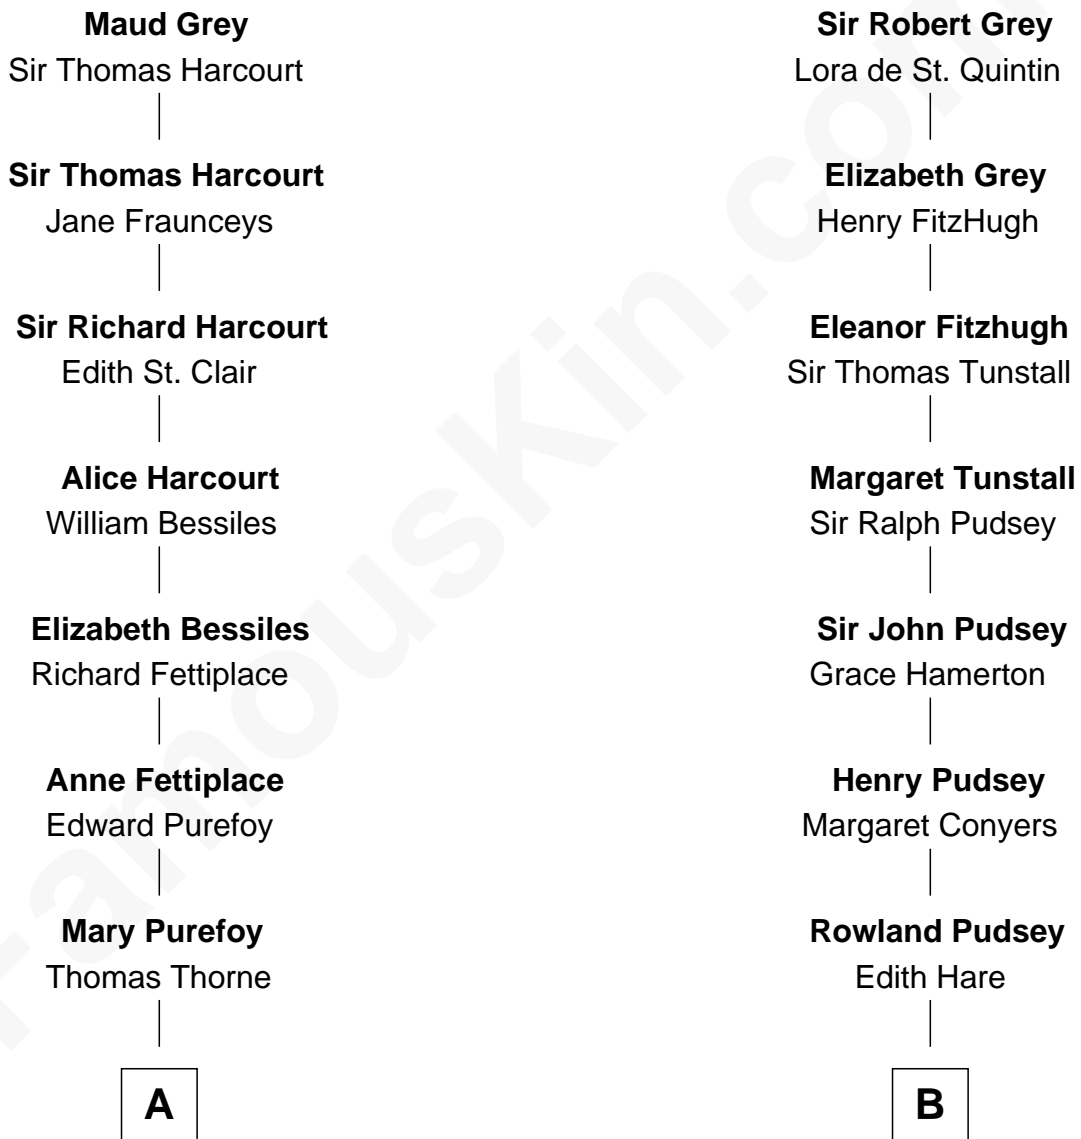

FamousKin.com

Relationship Chart of

Nicholas Gilman

Signer of the U.S. Constitution

14th cousin 4 times removed of

Fitzhugh Lee

40th Governor of Virginia

Sir John Grey

Avice Marmion

C

Sydney Smith Lee

Anna Maria Mason

Fitzhugh Lee

40th Governor of Virginia

FamousKin.com