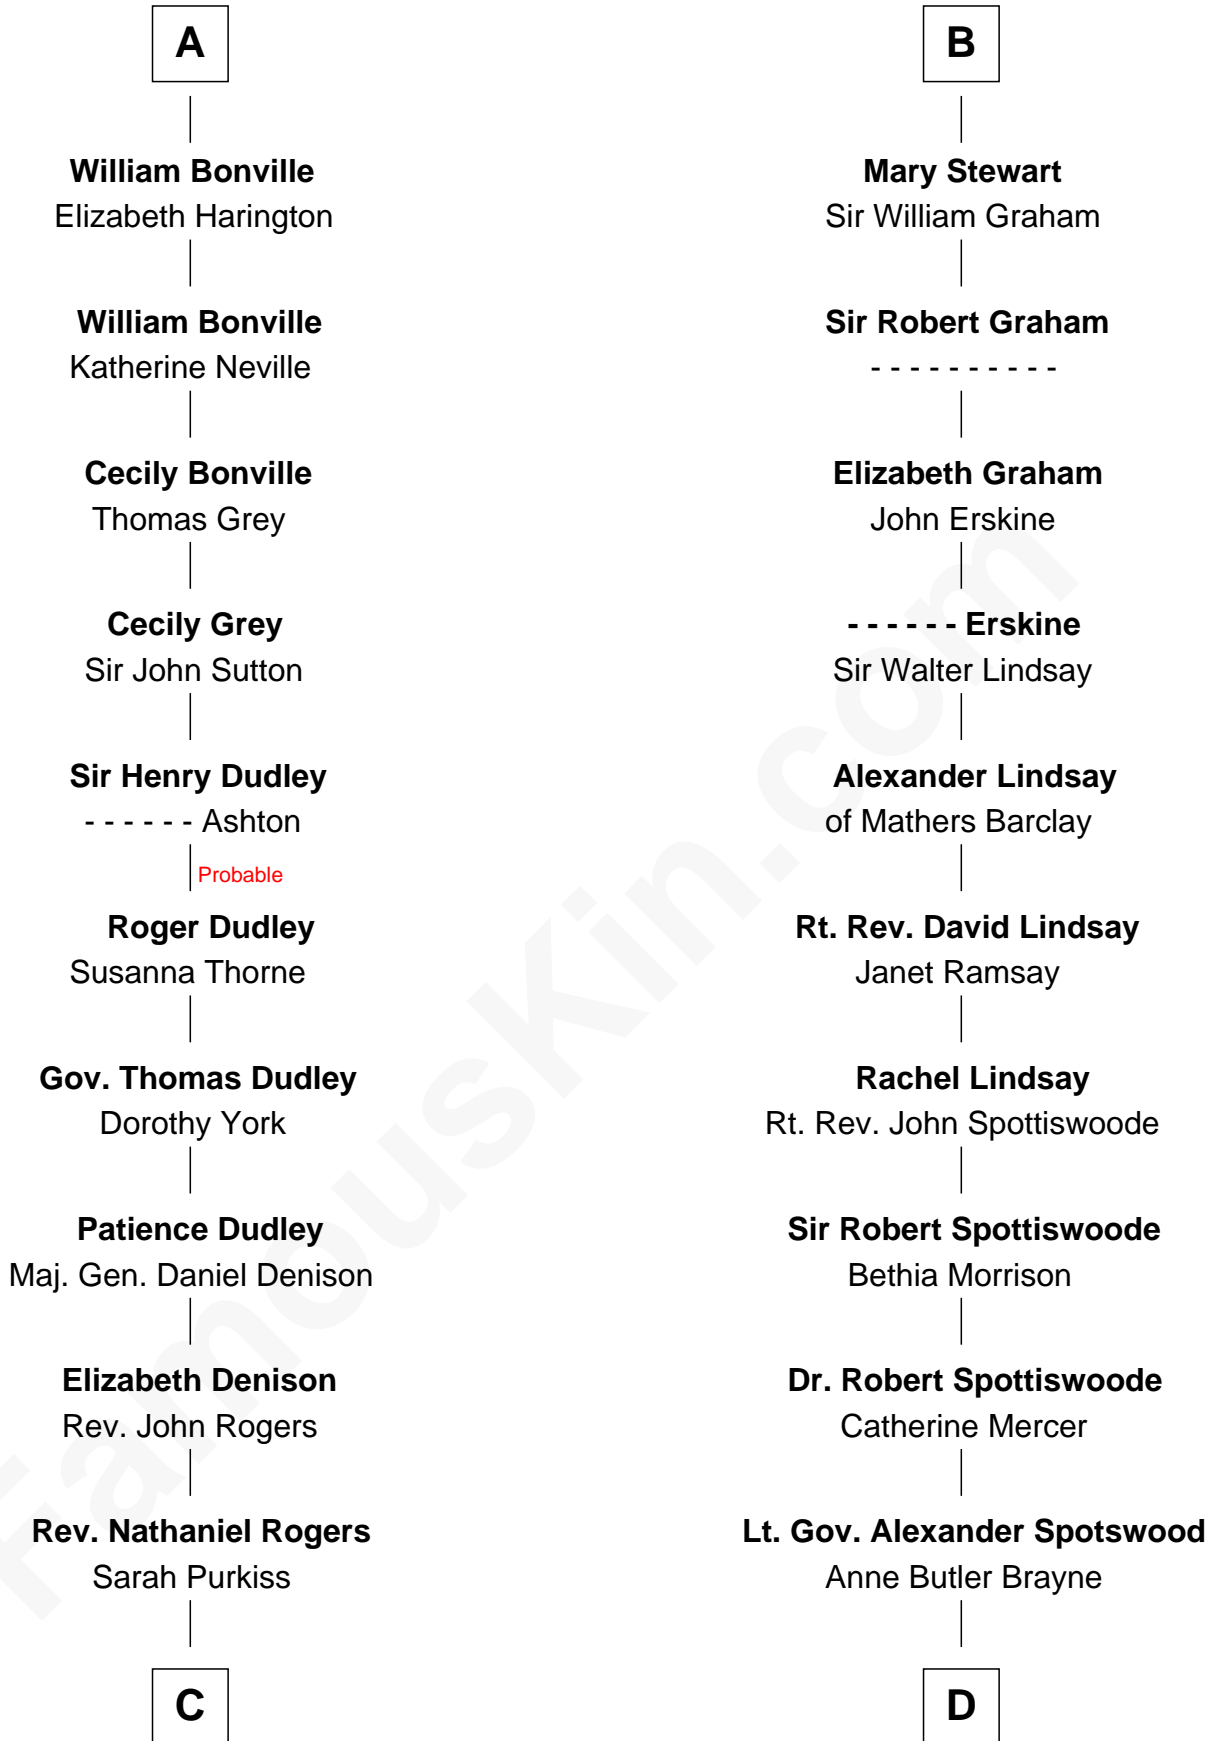

FamousKin.com

Relationship Chart of

Nicholas Gilman

Signer of the U.S. Constitution

19th cousin 2 times removed of

Fitzhugh Lee

40th Governor of Virginia

David of Huntingdon

Maud of Chester

C

Elizabeth Rogers

Rev. John Taylor

Ann Taylor

Nicholas Gilman

Nicholas Gilman

Signer of the U.S. Constitution

D

Anne Catherine Spotswood

Col. Bernard Moore

Anne Butler Moore

Charles Carter

Anne Hill Carter

Maj. Gen. Henry Lee

Sydney Smith Lee