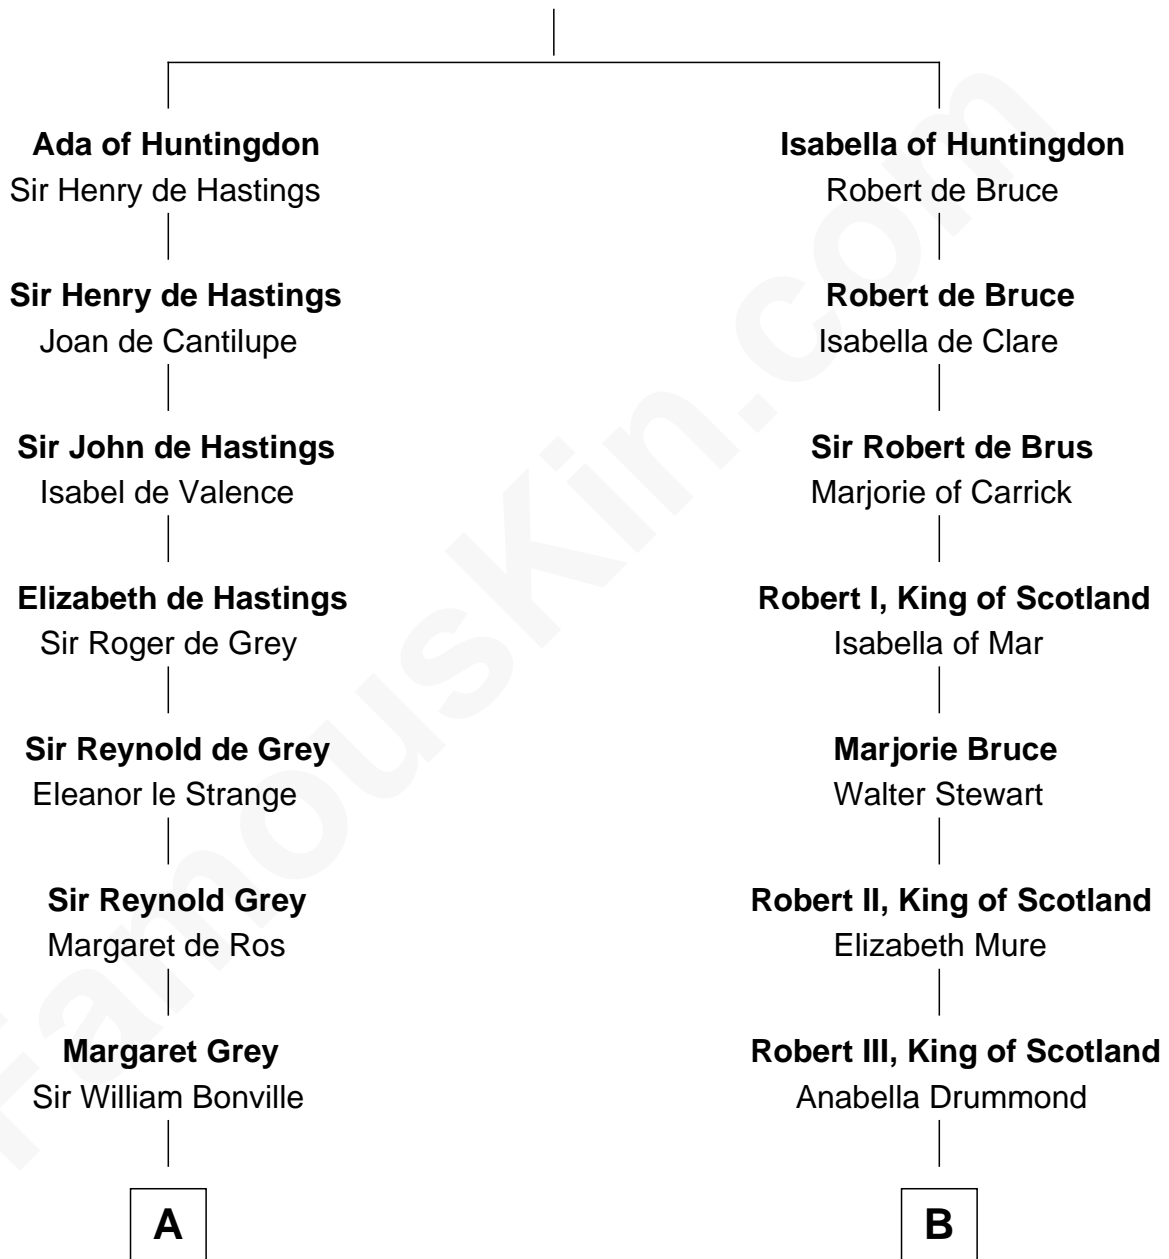

FamousKin.com

Relationship Chart of

Nicholas Gilman

Signer of the U.S. Constitution

19th cousin 2 times removed of

Fitzhugh Lee

40th Governor of Virginia

David of Huntingdon

Maud of Chester

C

Elizabeth Rogers

Rev. John Taylor

Ann Taylor

Nicholas Gilman

Nicholas Gilman

Signer of the U.S. Constitution

Anna Maria Mason

Fitzhugh Lee

40th Governor of Virginia