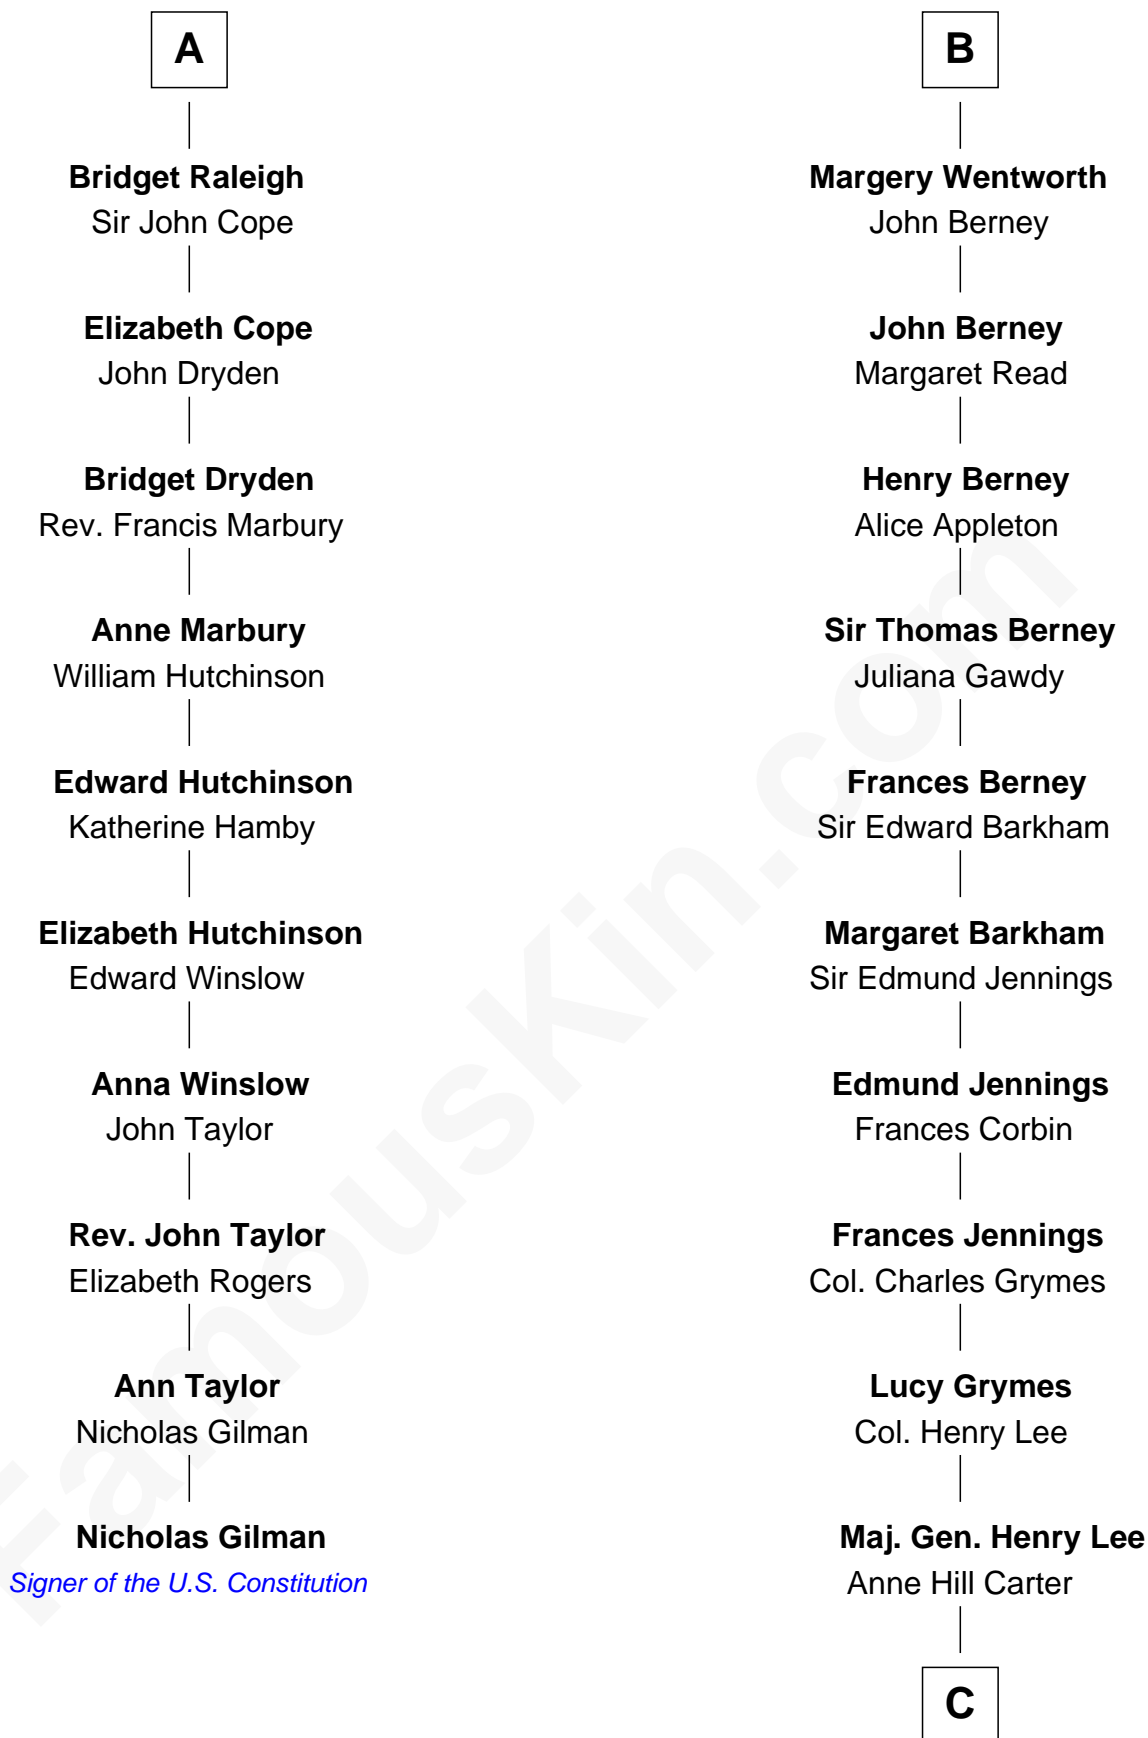

FamousKin.com

Relationship Chart of

Nicholas Gilman

Signer of the U.S. Constitution

16th cousin 2 times removed of

Fitzhugh Lee

40th Governor of Virginia

Hugh le Despencer
Eleanor de Clare

Elizabeth Greene

William Raleigh

Sir Edward Raleigh

Margaret Verney

Sir Edward Raleigh

Anne Chamberlayne

A

Isabel le Despencer

Richard Fitzalan

Sir Edmund Fitzalan

Sibyl de Montagu

Philippe Fitzalan

Sir Richard Sergeaux

Elizabeth Sergeaux

Sir William Marney

Emma Marney

Sir Thomas Tyrrell

Humphrey Tyrrell

Isabel Helion

Anne Tyrrell

Sir Roger Wentworth

B

C

|
Sydney Smith Lee