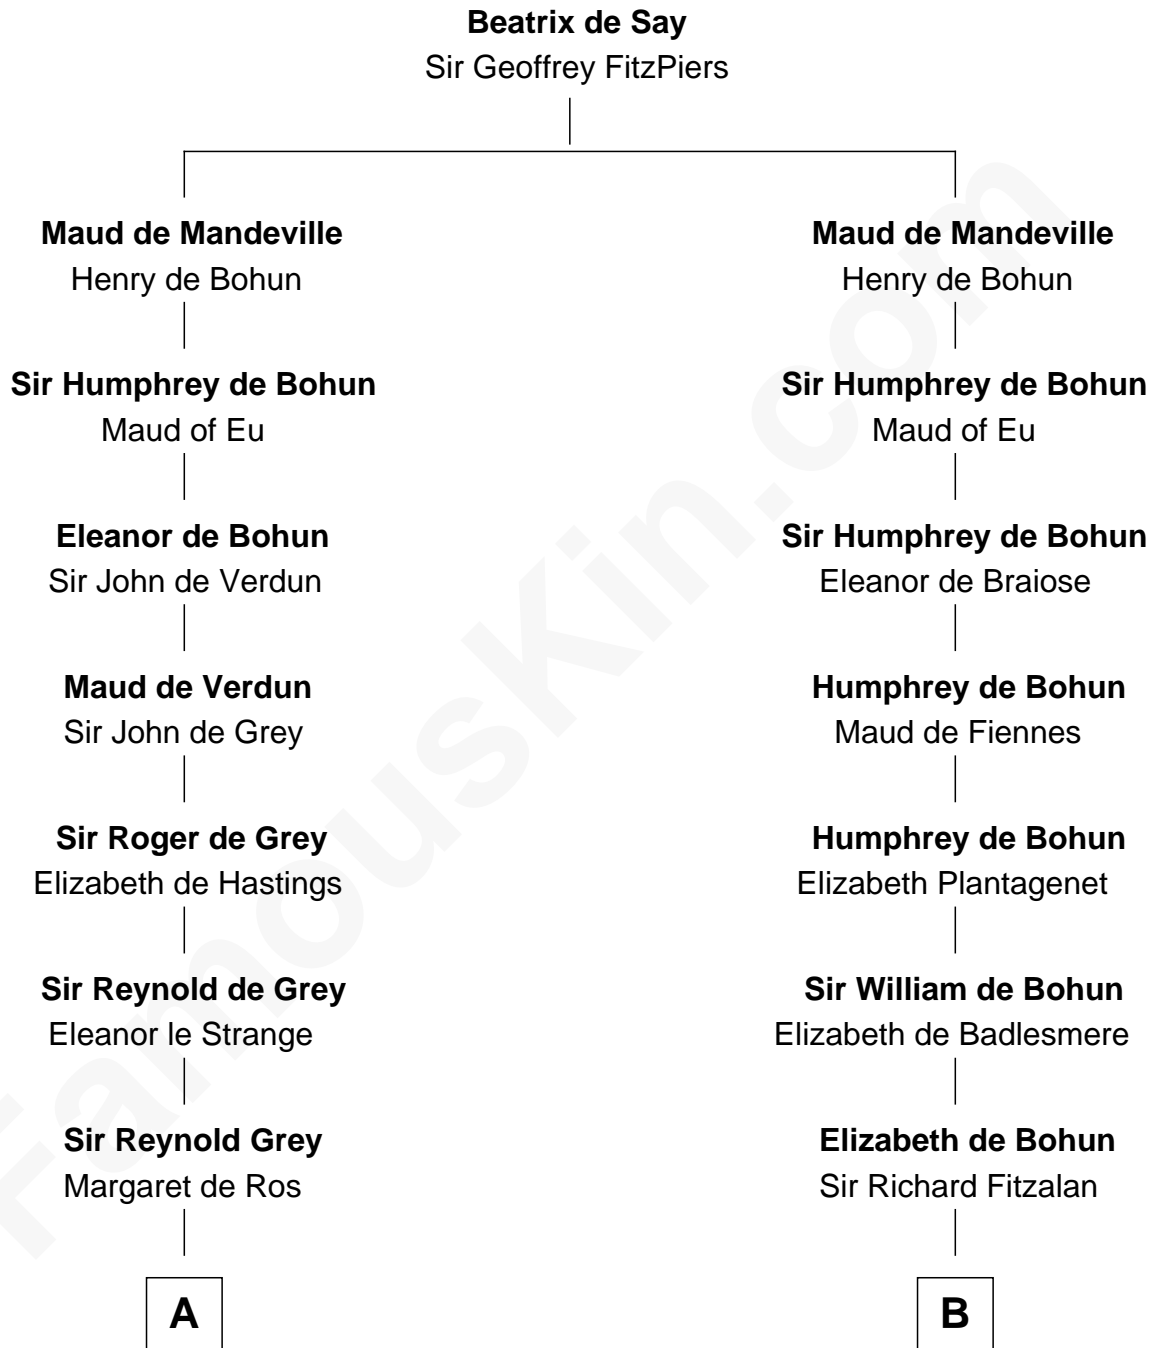

FamousKin.com Relationship Chart of

Nicholas Gilman

Signer of the U.S. Constitution

19th cousin 1 time removed of

Thomas Sim Lee

2nd and 7th Governor of Maryland

FamousKin.com