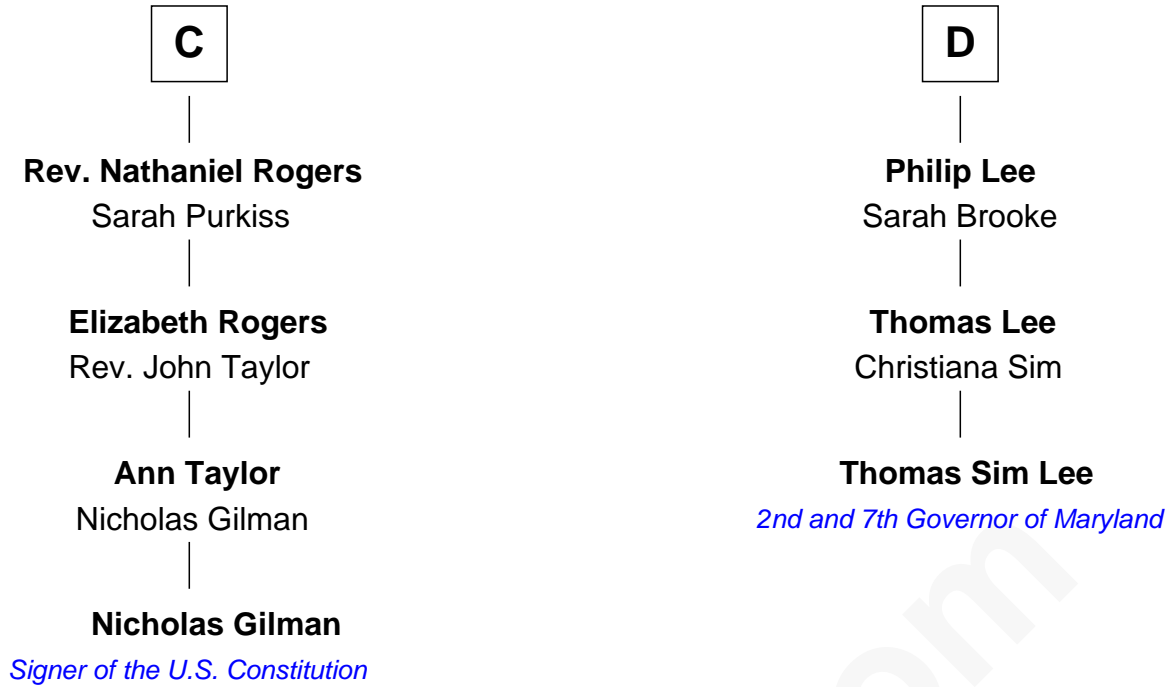

FamousKin.com Relationship Chart of

Nicholas Gilman

Signer of the U.S. Constitution

19th cousin 1 time removed of

Thomas Sim Lee

2nd and 7th Governor of Maryland

FamousKin.com