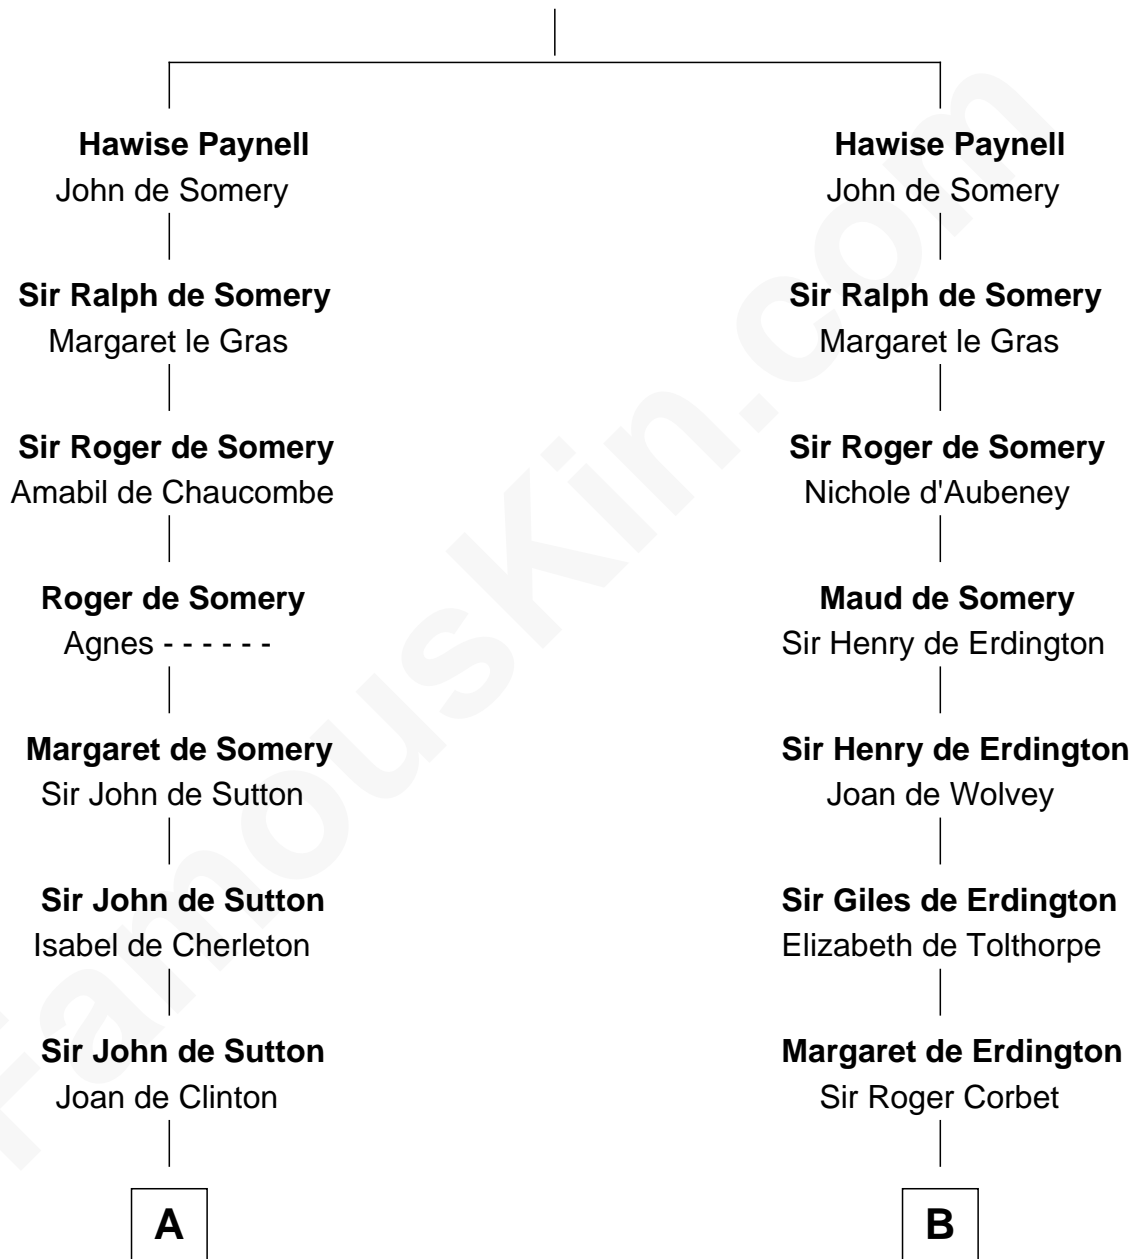

FamousKin.com

Relationship Chart of

Nicholas Gilman

Signer of the U.S. Constitution

20th cousin 1 time removed of

Thomas Sim Lee

2nd and 7th Governor of Maryland

Ralph Paynell