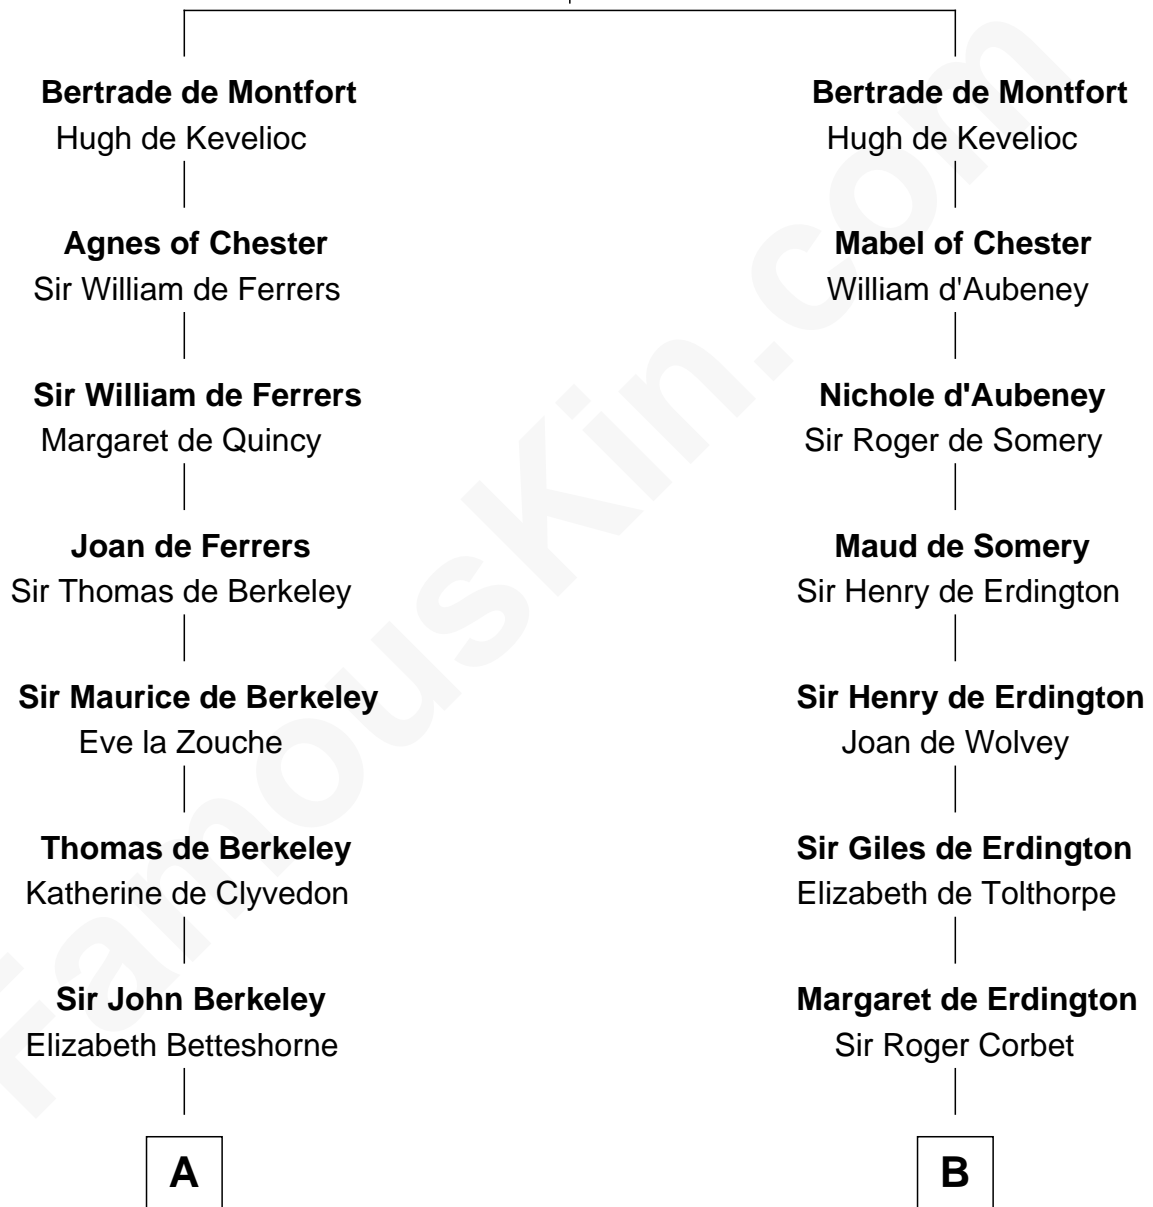

FamousKin.com

Relationship Chart of

Nicholas Gilman

Signer of the U.S. Constitution

19th cousin 1 time removed of

Thomas Sim Lee

2nd and 7th Governor of Maryland

Simon III de Montfort

Maud - - - - -

C

Elizabeth Rogers

Rev. John Taylor

Ann Taylor

Nicholas Gilman

Nicholas Gilman

Signer of the U.S. Constitution