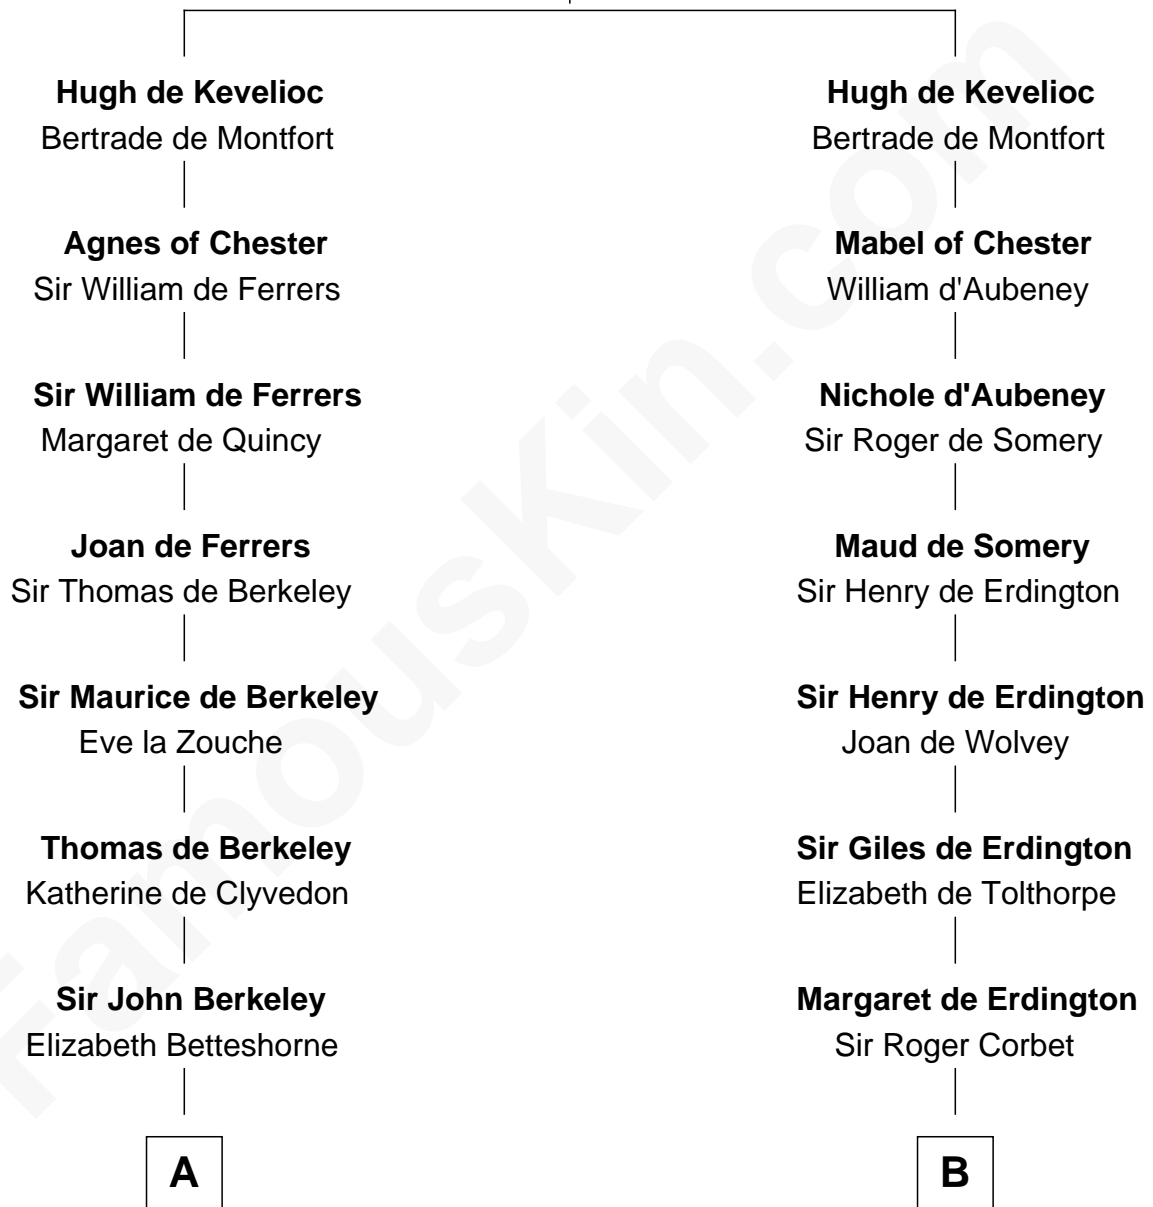

## Relationship Chart of

### Nicholas Gilman

*Signer of the U.S. Constitution*

19th cousin 1 time removed of

### Thomas Sim Lee

*2nd and 7th Governor of Maryland*

**Sir Ranulf de Gernons**

Maud of Gloucester

**C**

**Elizabeth Rogers**

Rev. John Taylor

**Ann Taylor**