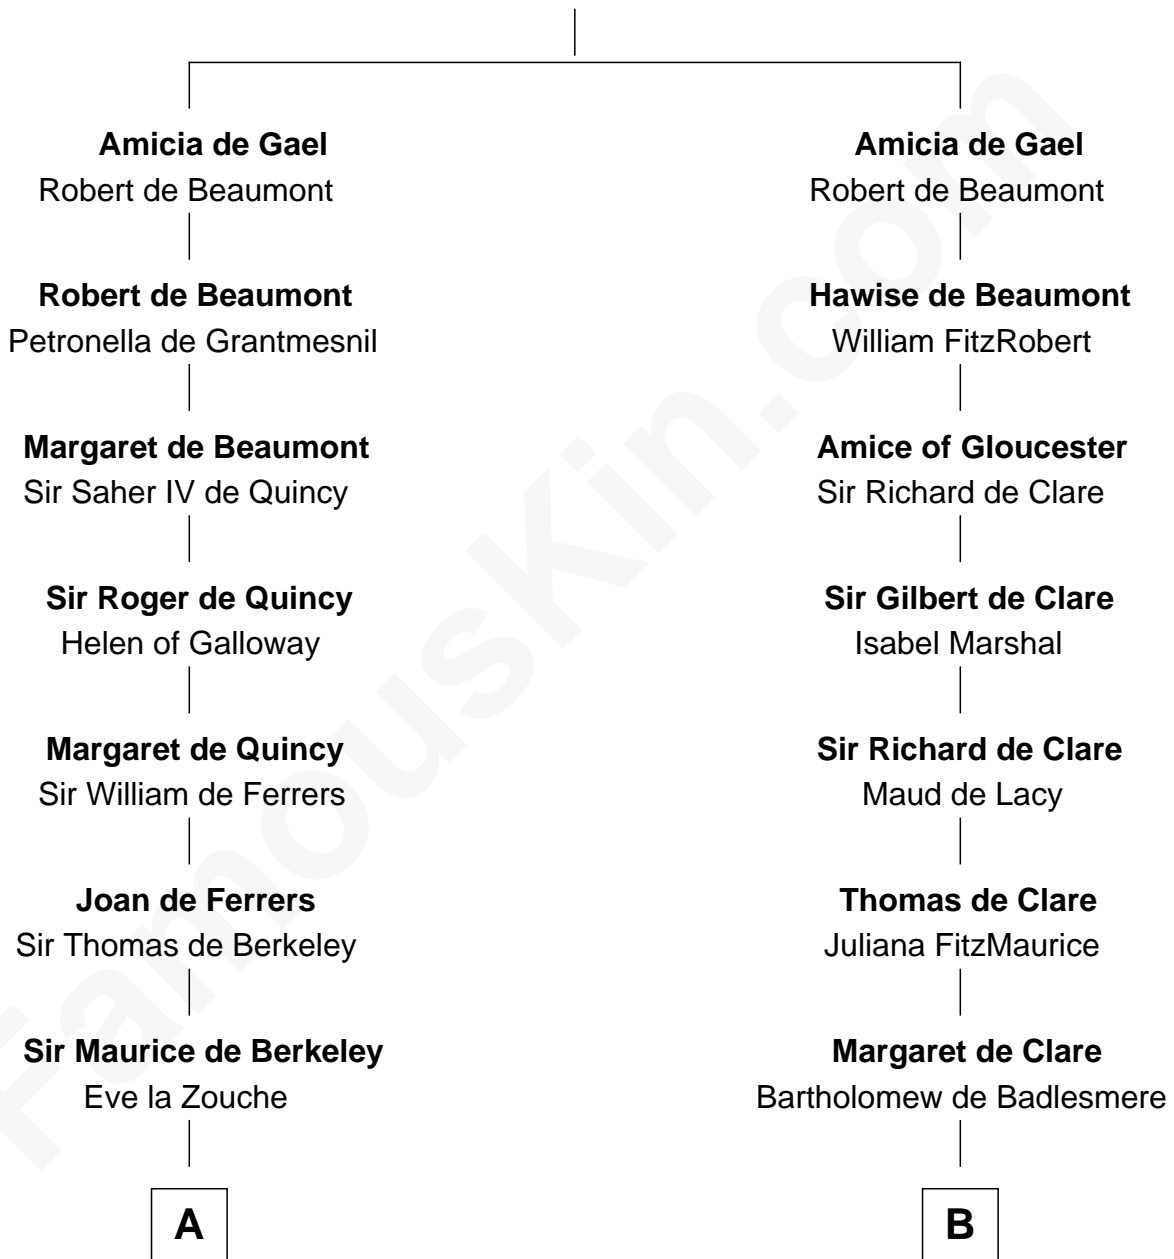

# FamousKin.com Relationship Chart of

**Nicholas Gilman**

*Signer of the U.S. Constitution*

21st cousin of

**Thomas Sim Lee**

*2nd and 7th Governor of Maryland*

Ralph de Gael

**C**

**Elizabeth Denison**

Rev. John Rogers

**Rev. Nathaniel Rogers**

Sarah Purkiss

**Elizabeth Rogers**

Rev. John Taylor

**Ann Taylor**

Nicholas Gilman

**Nicholas Gilman**

*Signer of the U.S. Constitution*

**D**

**Alice Eltonhead**

Henry Corbin

**Laetitia Corbin**

Richard Lee

**Philip Lee**

Sarah Brooke

**Thomas Lee**

Christiana Sim

**Thomas Sim Lee**

*2nd and 7th Governor of Maryland*