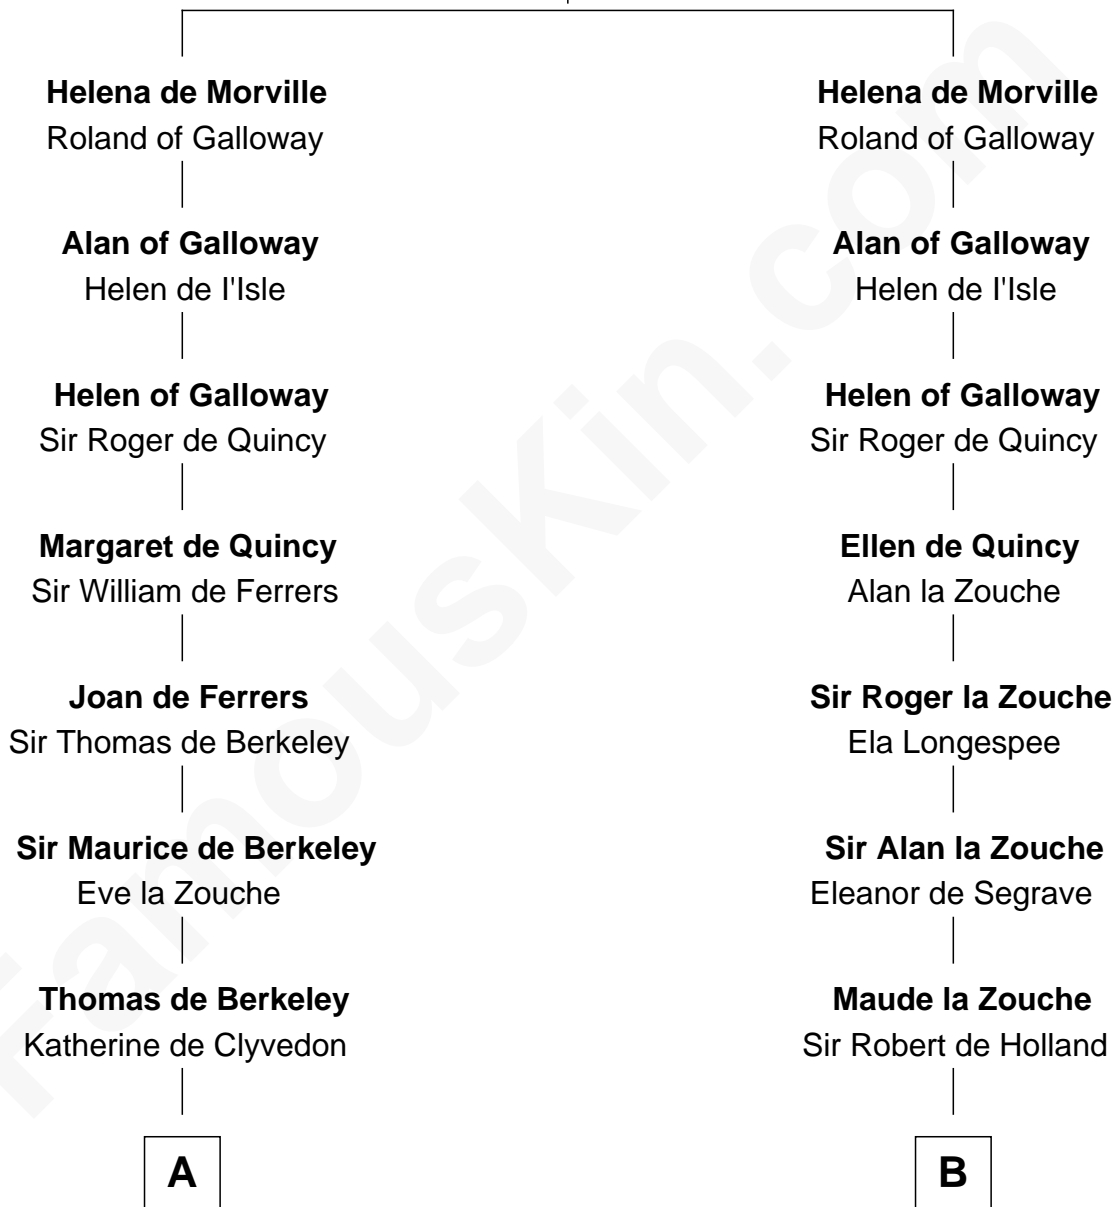

Richard de Morville

Avice of Lancaster