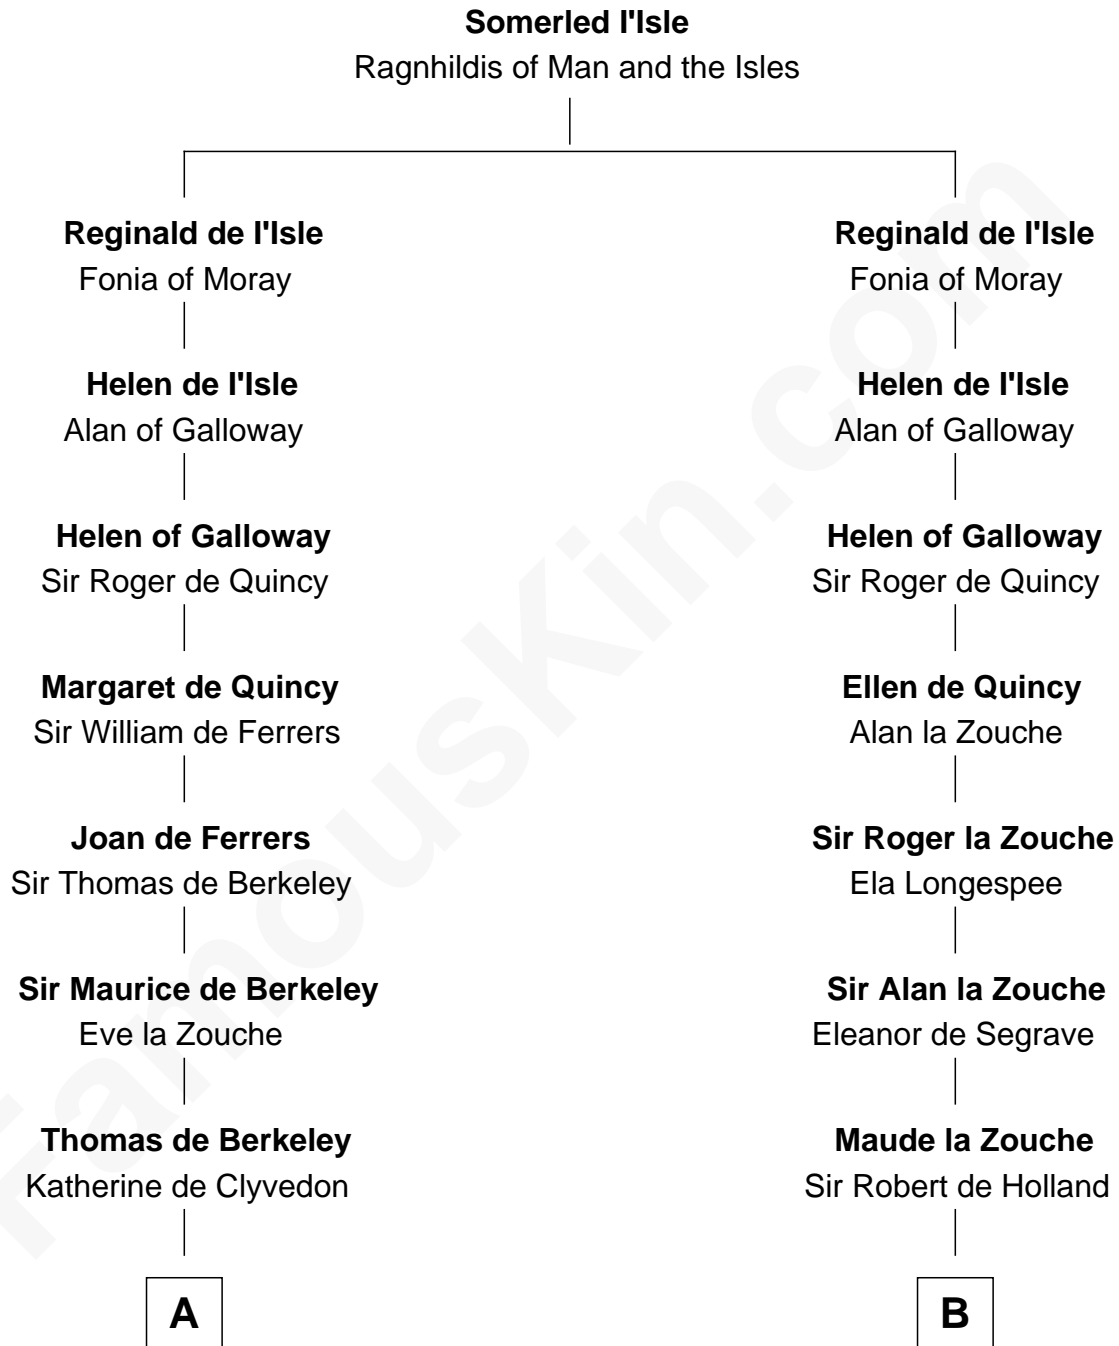

FamousKin.com

Relationship Chart of

Nicholas Gilman

Signer of the U.S. Constitution

20th cousin 1 time removed of

Thomas Sim Lee

2nd and 7th Governor of Maryland

C