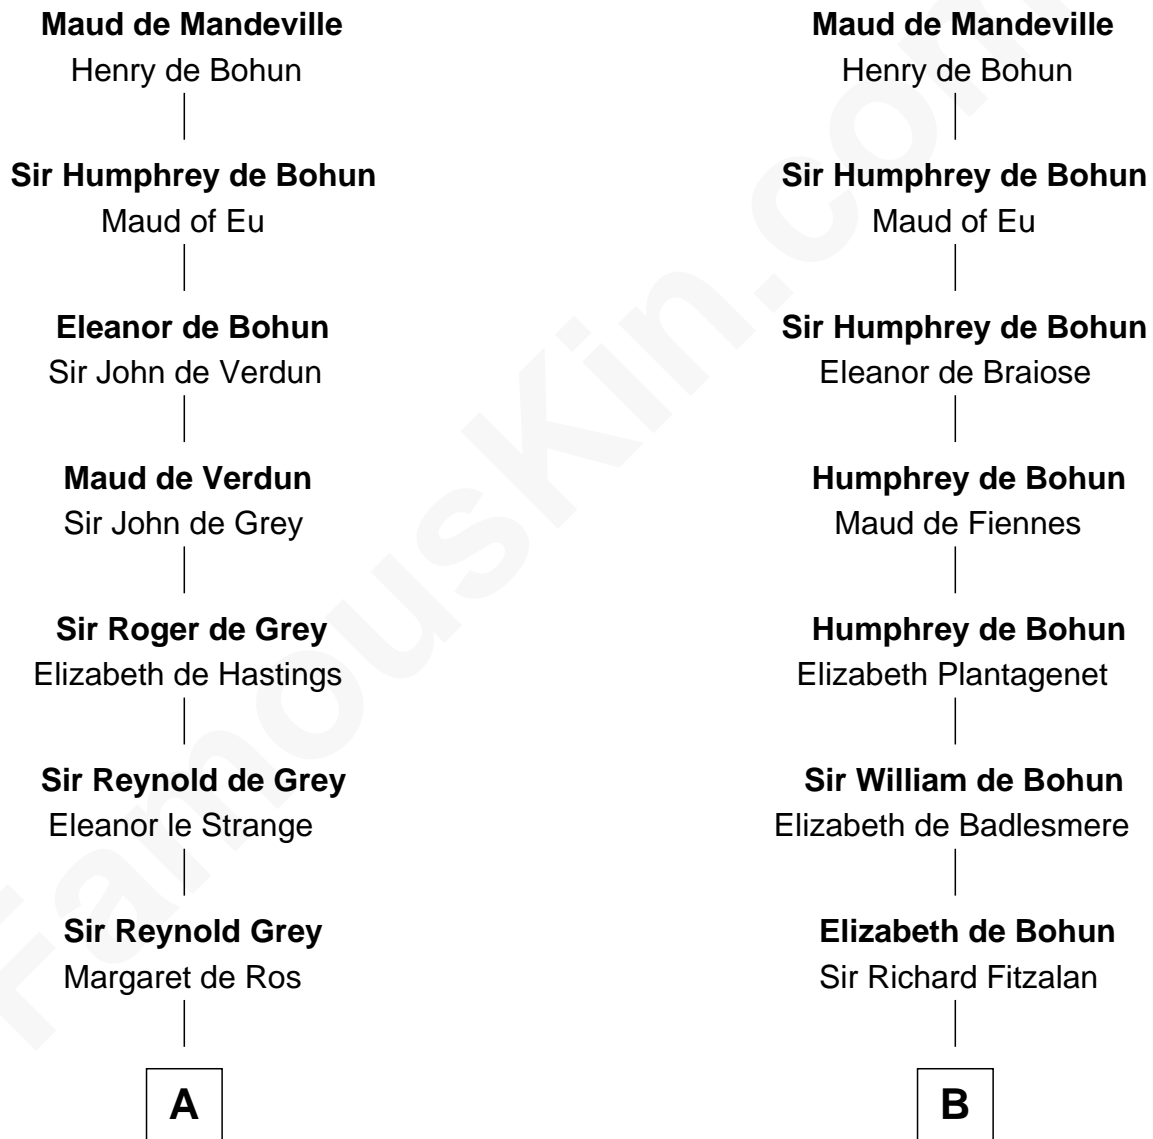

FamousKin.com Relationship Chart of

Nicholas Gilman

Signer of the U.S. Constitution

20th cousin of

Edward Lloyd V

13th Governor of Maryland

Beatrix de Say
Sir Geoffrey FitzPiers

C

Rev. Nathaniel Rogers

Sarah Purkiss

Elizabeth Rogers

Rev. John Taylor

Ann Taylor

Nicholas Gilman

Nicholas Gilman

Signer of the U.S. Constitution

D

Edward Lloyd

Sarah Covington

Col. Edward Lloyd

Anne Rousby

Col. Edward Lloyd

Elizabeth Tayloe

Edward Lloyd V

13th Governor of Maryland

FamousKin.com