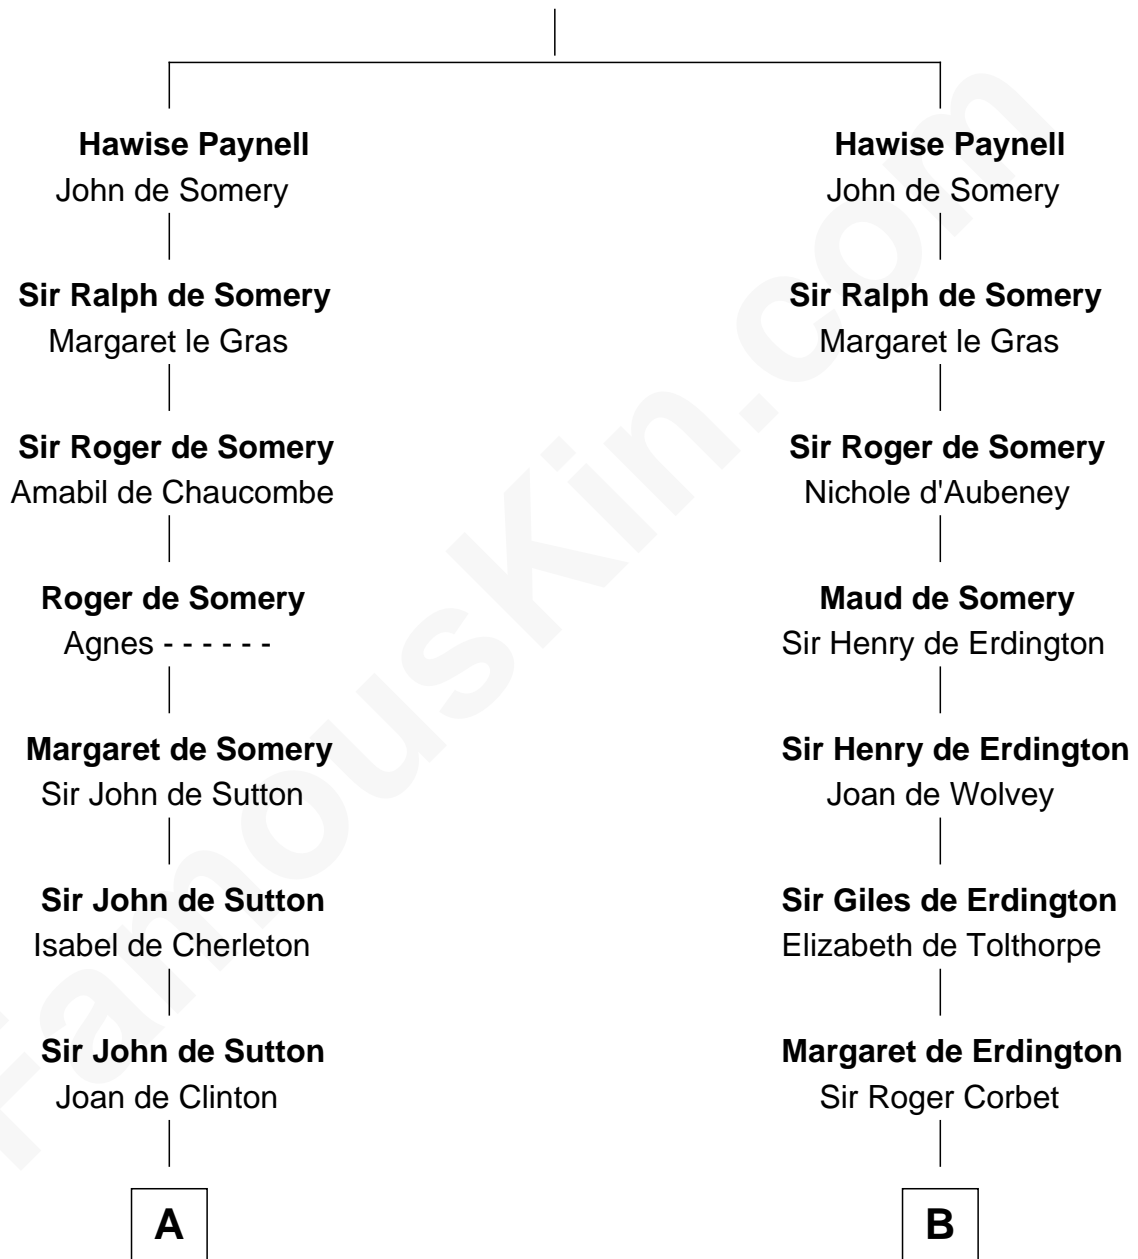

# FamousKin.com Relationship Chart of

**Nicholas Gilman**

*Signer of the U.S. Constitution*

21st cousin of

**Edward Lloyd V**

*13th Governor of Maryland*

**Ralph Paynell**

**C**

**Elizabeth Denison**

Rev. John Rogers

**Rev. Nathaniel Rogers**

Sarah Purkiss

**Elizabeth Rogers**

Rev. John Taylor

**Ann Taylor**

Nicholas Gilman

Rebecca Plater

**Elizabeth Tayloe**

Col. Edward Lloyd

**Edward Lloyd V**

*13th Governor of Maryland*

FamousKin.com