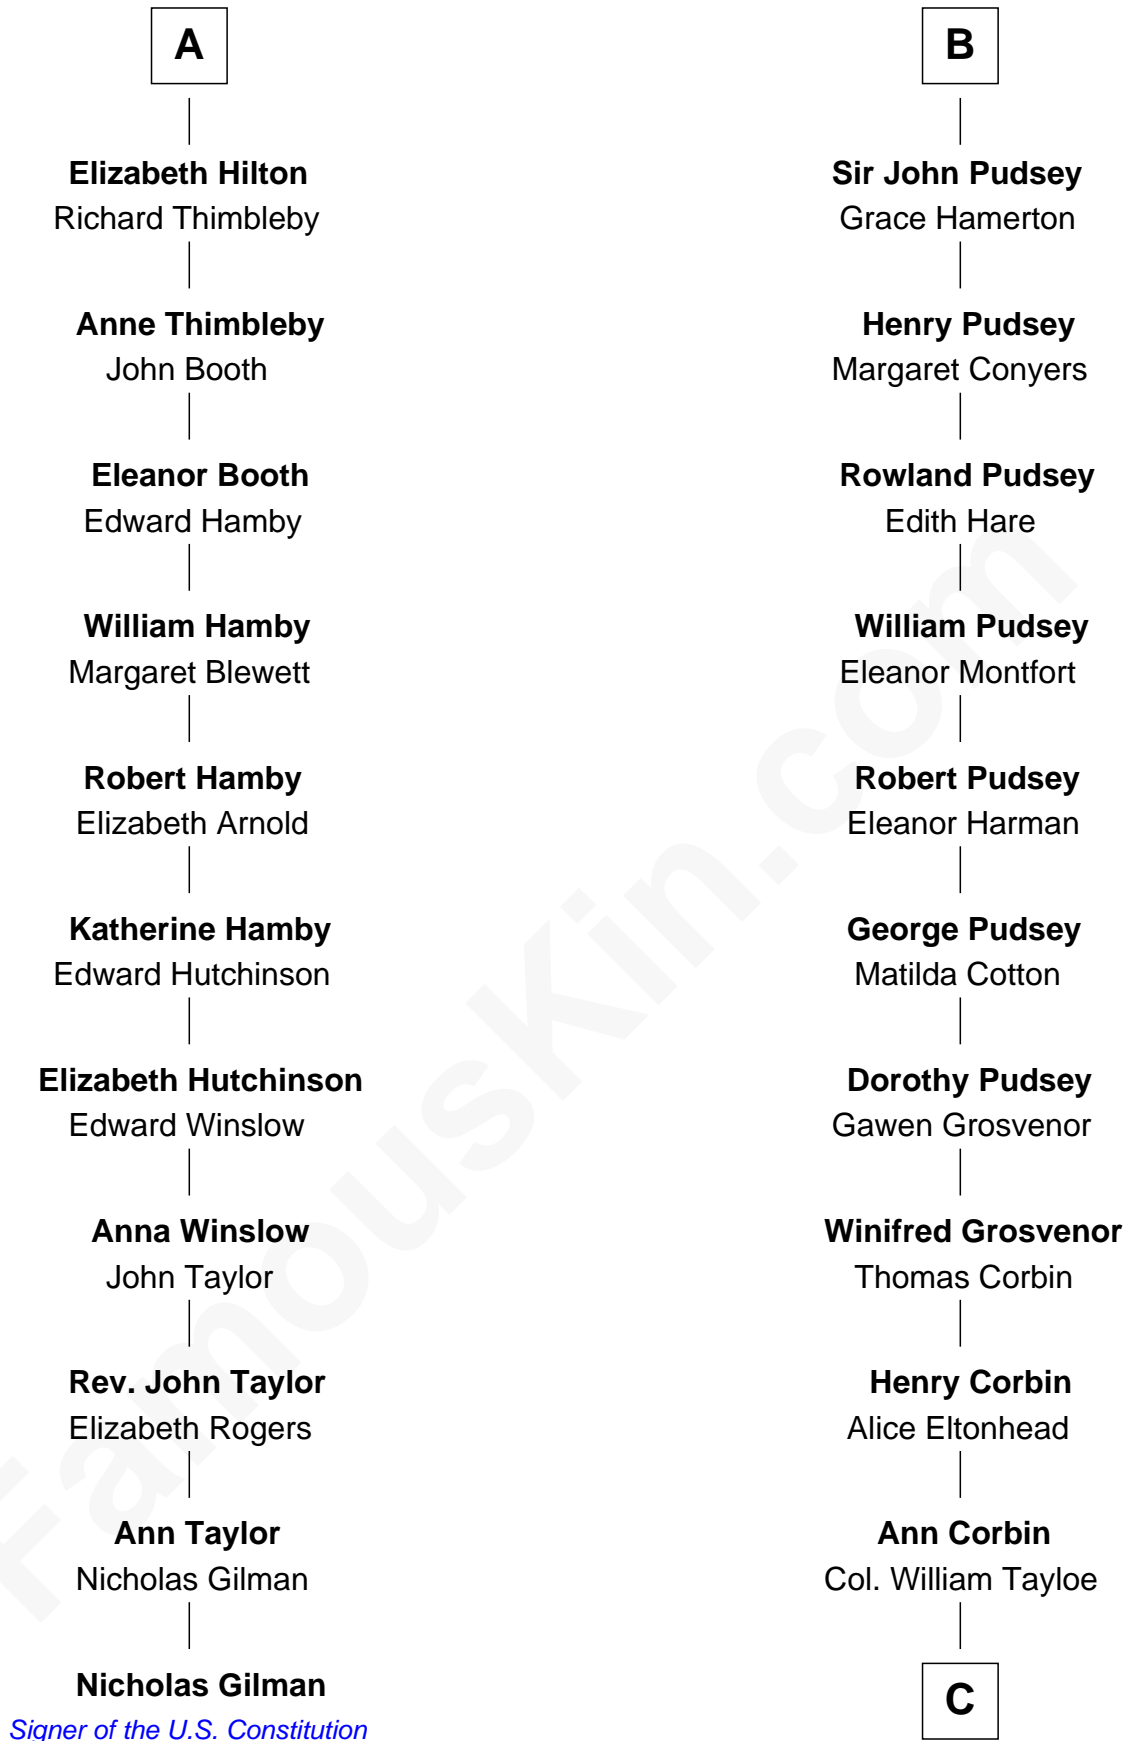

FamousKin.com Relationship Chart of

Nicholas Gilman

Signer of the U.S. Constitution

17th cousin 3 times removed of

Edward Lloyd V

13th Governor of Maryland

C

—
John Tayloe
Elizabeth Gwynn

—
John Tayloe
Rebecca Plater

—
Elizabeth Tayloe
Col. Edward Lloyd

—
Edward Lloyd V
13th Governor of Maryland