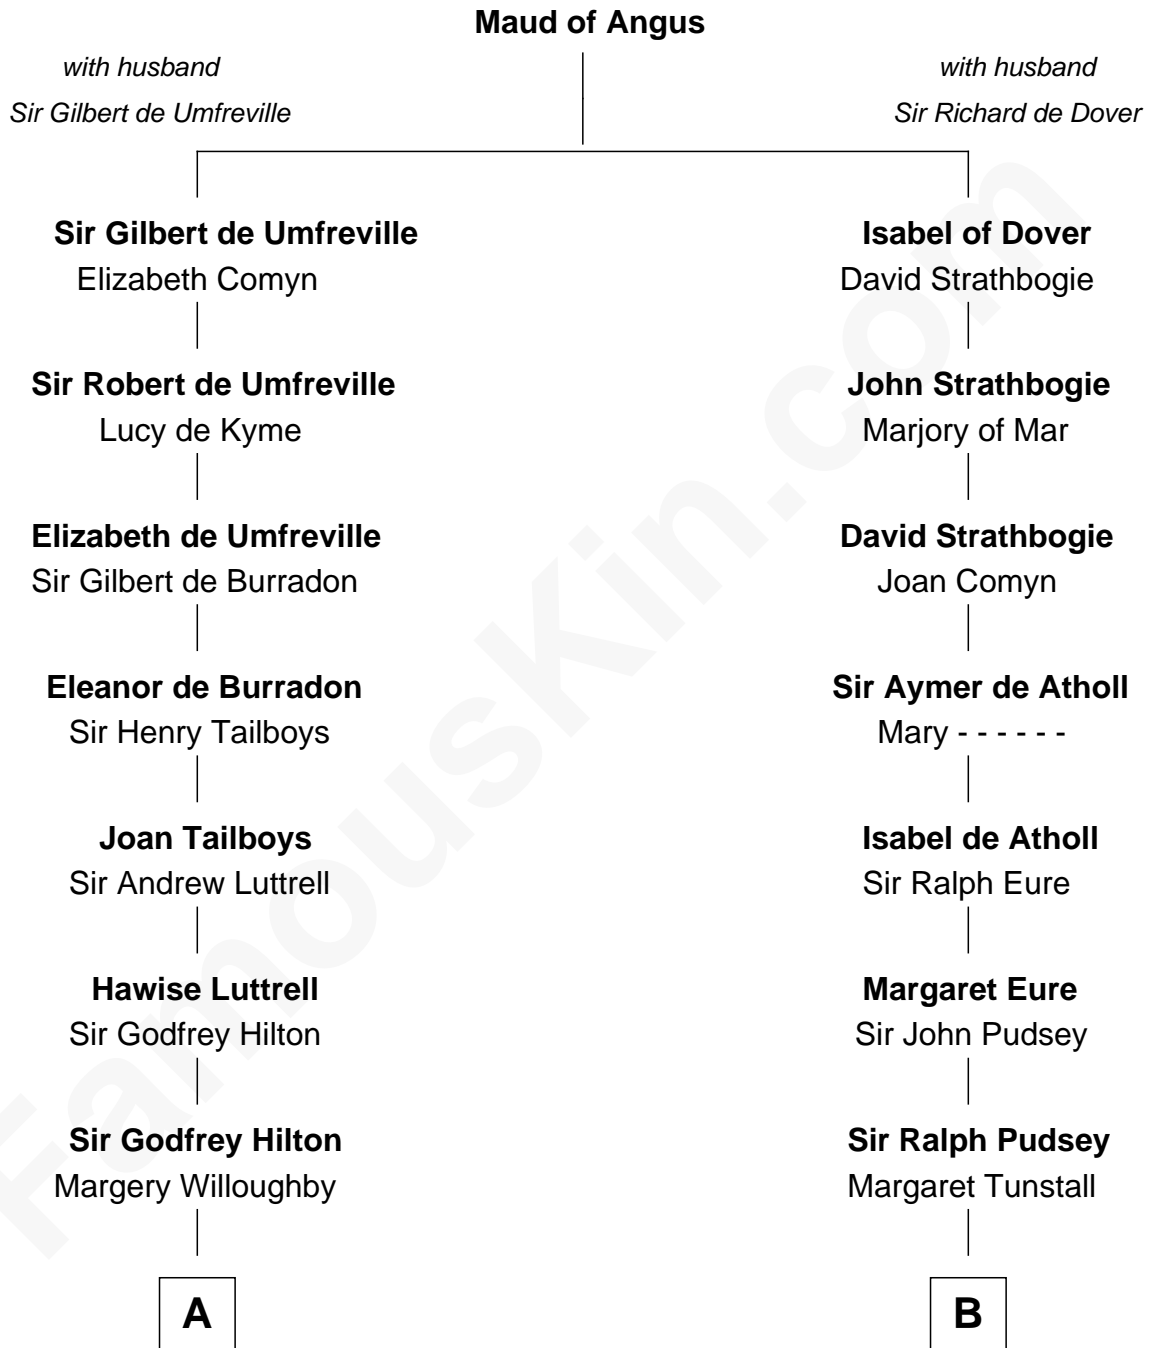

FamousKin.com Relationship Chart of

Nicholas Gilman

Signer of the U.S. Constitution

17th cousin 3 times removed of

Edward Lloyd V

13th Governor of Maryland

C

—
John Tayloe
Elizabeth Gwynn

—
John Tayloe
Rebecca Plater

—
Elizabeth Tayloe
Col. Edward Lloyd

—
Edward Lloyd V
13th Governor of Maryland