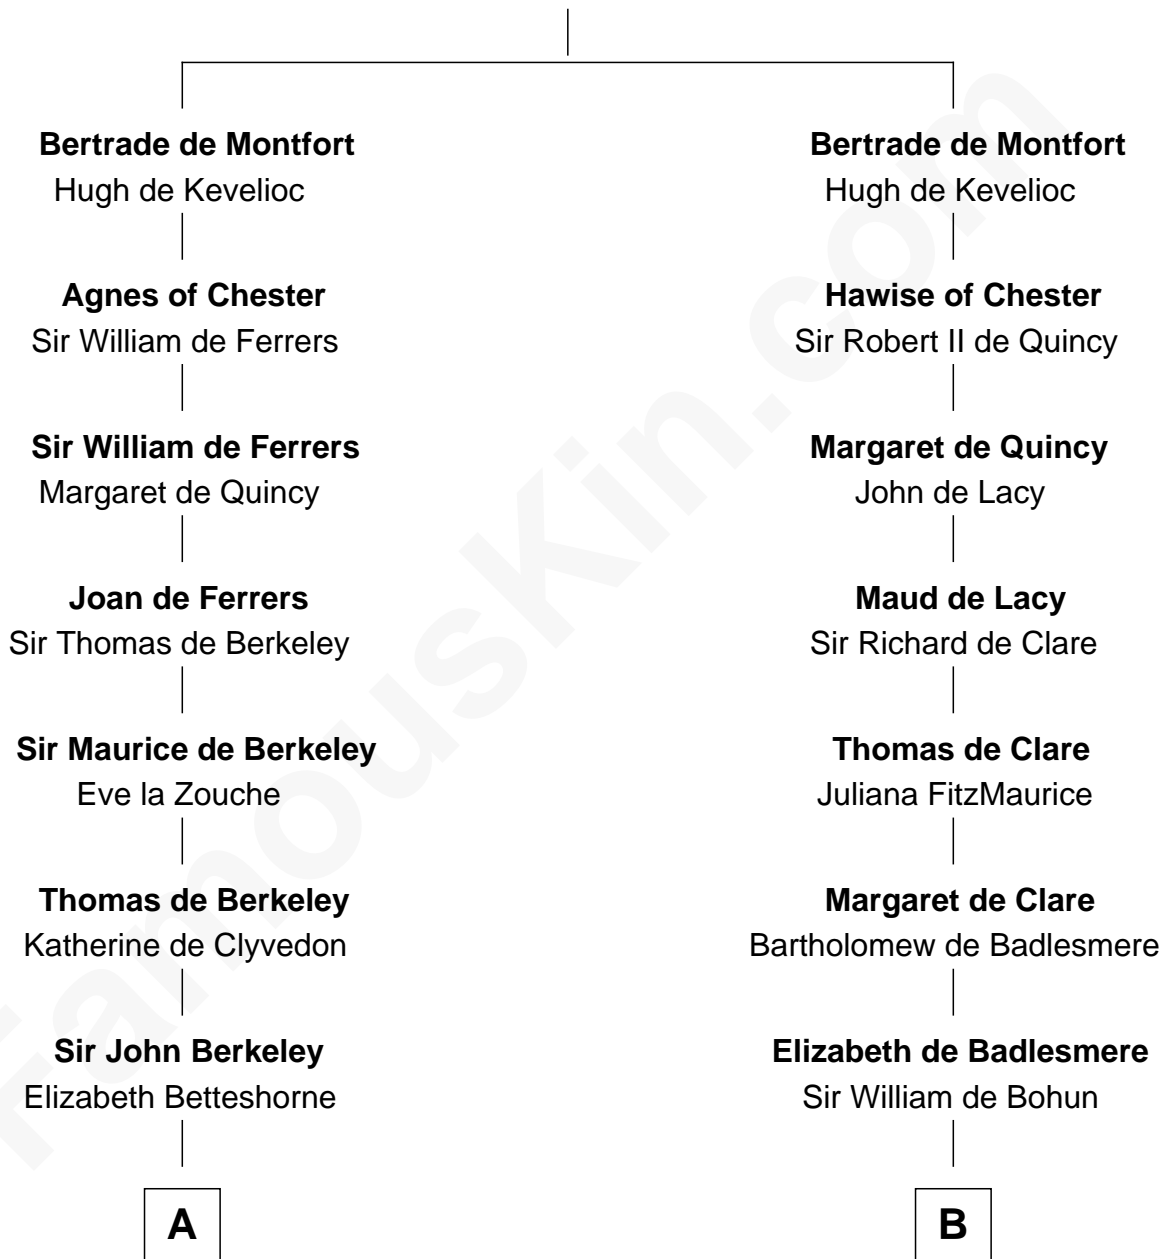

FamousKin.com

Relationship Chart of

Nicholas Gilman

Signer of the U.S. Constitution

19th cousin 2 times removed of

Edward Lloyd V

13th Governor of Maryland

Simon III de Montfort

Maud - - - - -

C

Elizabeth Rogers

Rev. John Taylor

Ann Taylor

Nicholas Gilman

Nicholas Gilman

Signer of the U.S. Constitution

D

Henrietta Maria Neale

Col. Philemon Lloyd

Edward Lloyd

Sarah Covington

Col. Edward Lloyd

Anne Rousby

Col. Edward Lloyd

Elizabeth Tayloe

Edward Lloyd V

13th Governor of Maryland

FamousKin.com