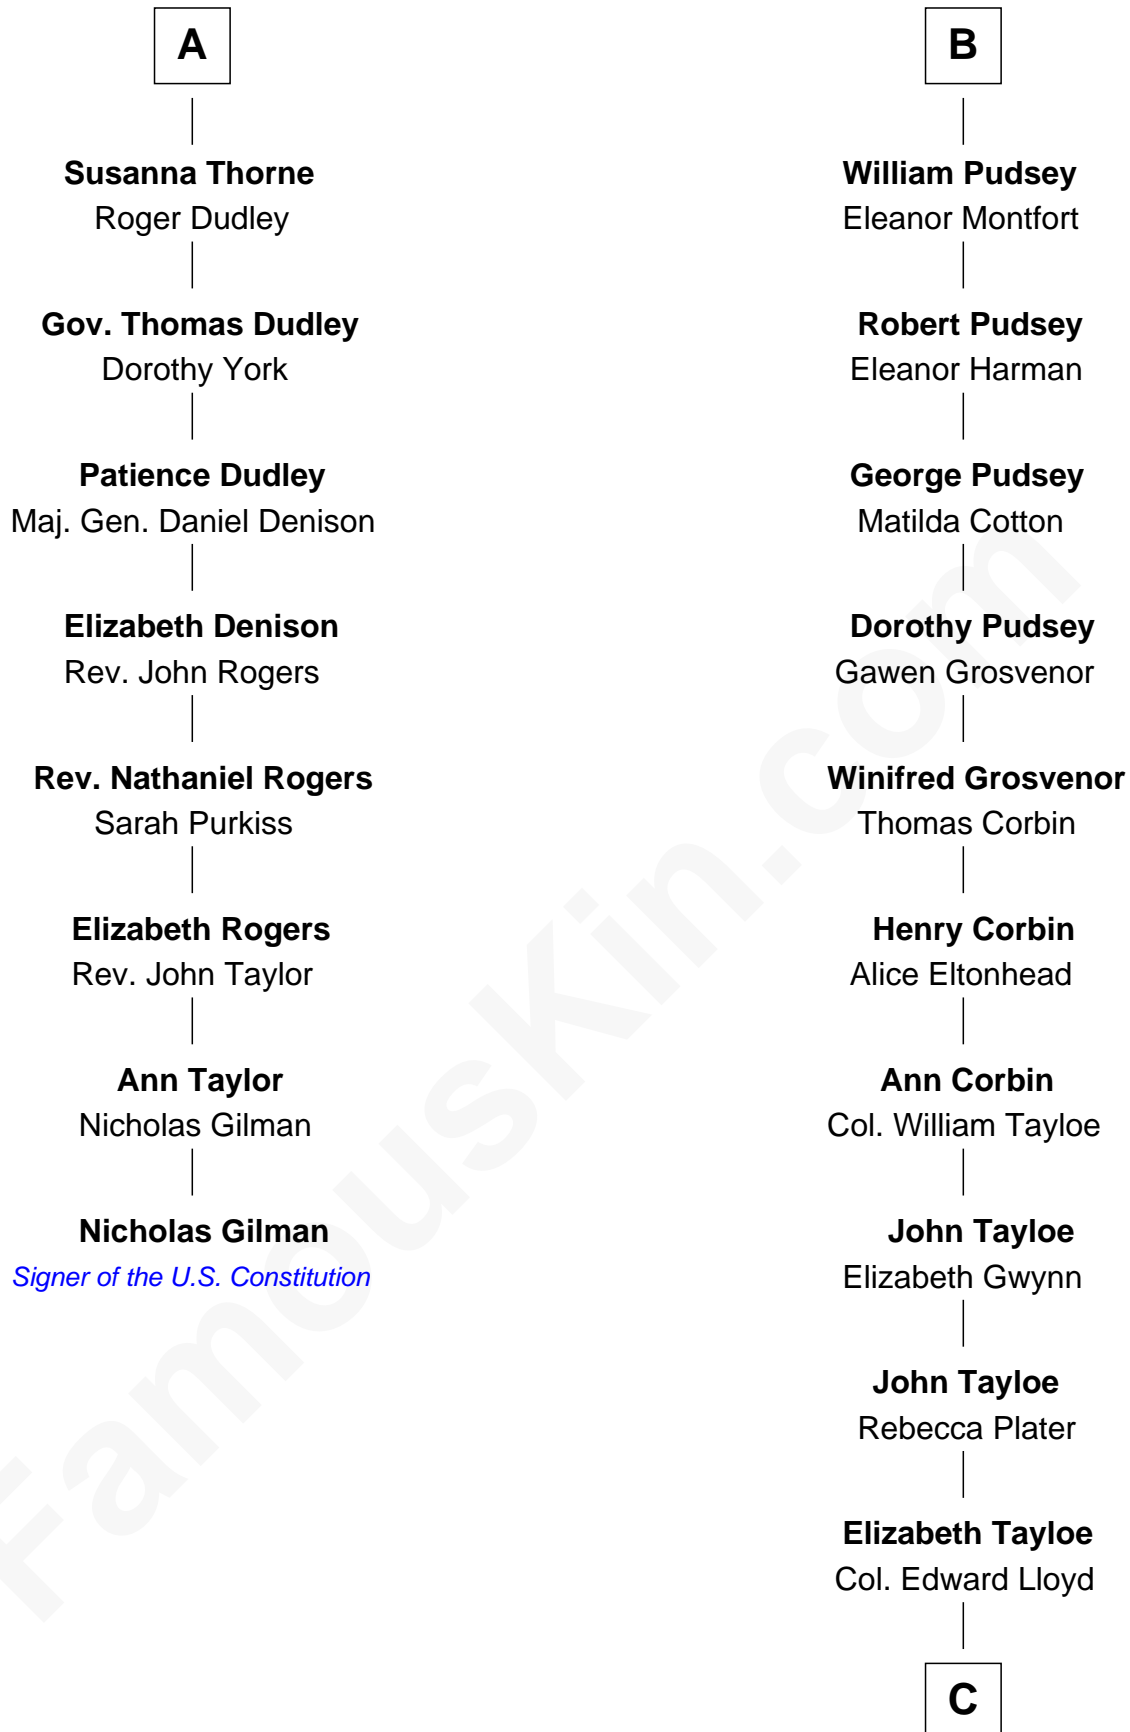

## Relationship Chart of

### Nicholas Gilman

*Signer of the U.S. Constitution*

14th cousin 5 times removed of

### Henry Lloyd

*40th Governor of Maryland*

**Sir John Grey**

Avice Marmion

**C**

Col. Edward Lloyd

Sally Scott Murray

Daniel Lloyd

Catherine Henry

Henry Lloyd

*40th Governor of Maryland*

FamousKin.com