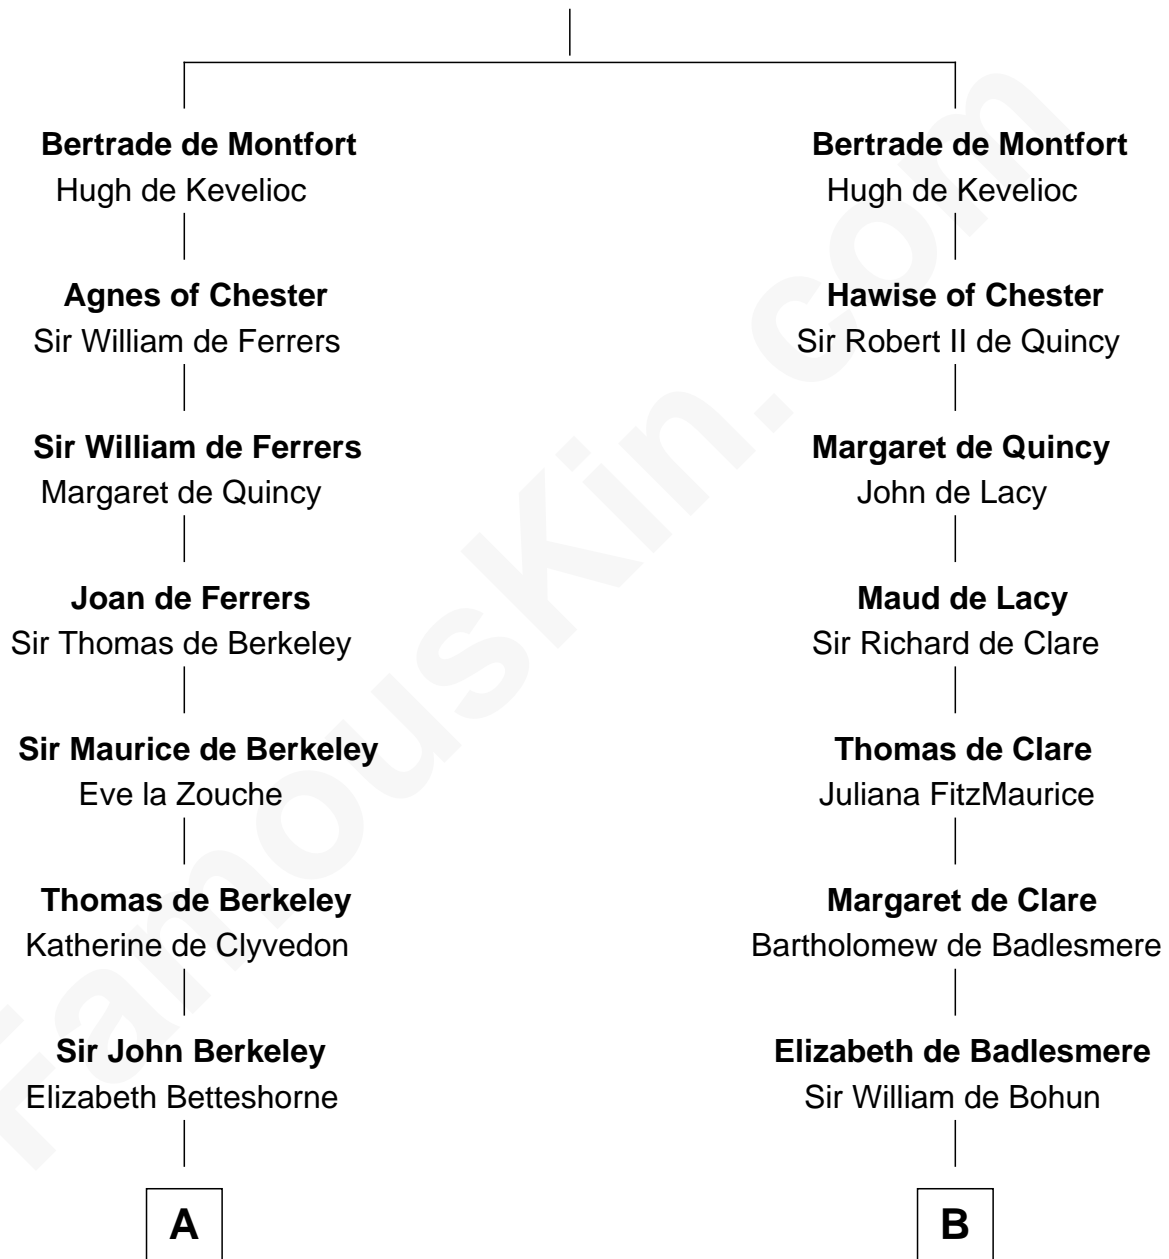

FamousKin.com

Relationship Chart of

Nicholas Gilman

Signer of the U.S. Constitution

19th cousin 2 times removed of

Charles Goldsborough

16th Governor of Maryland

Simon III de Montfort

Maud - - - - -

C

Elizabeth Rogers

Rev. John Taylor

Ann Taylor

Nicholas Gilman

Nicholas Gilman

Signer of the U.S. Constitution

D

Henrietta Maria Neale

Col. Philemon Lloyd

Anna Maria Lloyd

Richard Tilghman

William Tilghman

Margaret Lloyd

Anna Maria Tilghman

Charles Goldsborough

Charles Goldsborough

16th Governor of Maryland