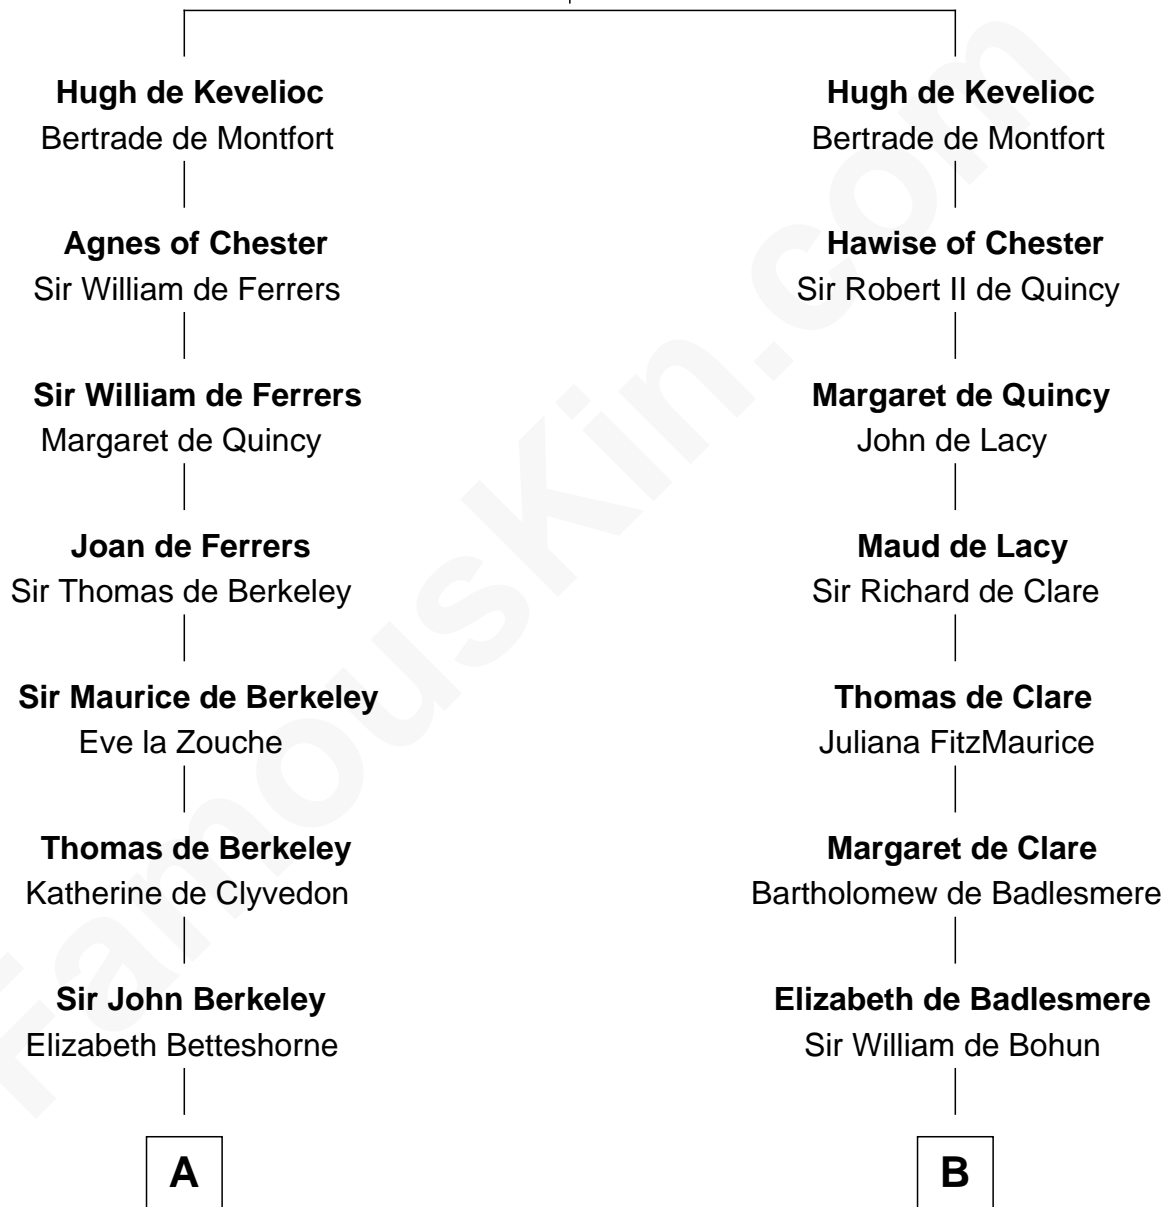

## Relationship Chart of

### Nicholas Gilman

*Signer of the U.S. Constitution*

19th cousin 2 times removed of

### Charles Goldsborough

*16th Governor of Maryland*

**Sir Ranulf de Gernons**

Maud of Gloucester

**C**

**Elizabeth Rogers**

Rev. John Taylor

**Ann Taylor**