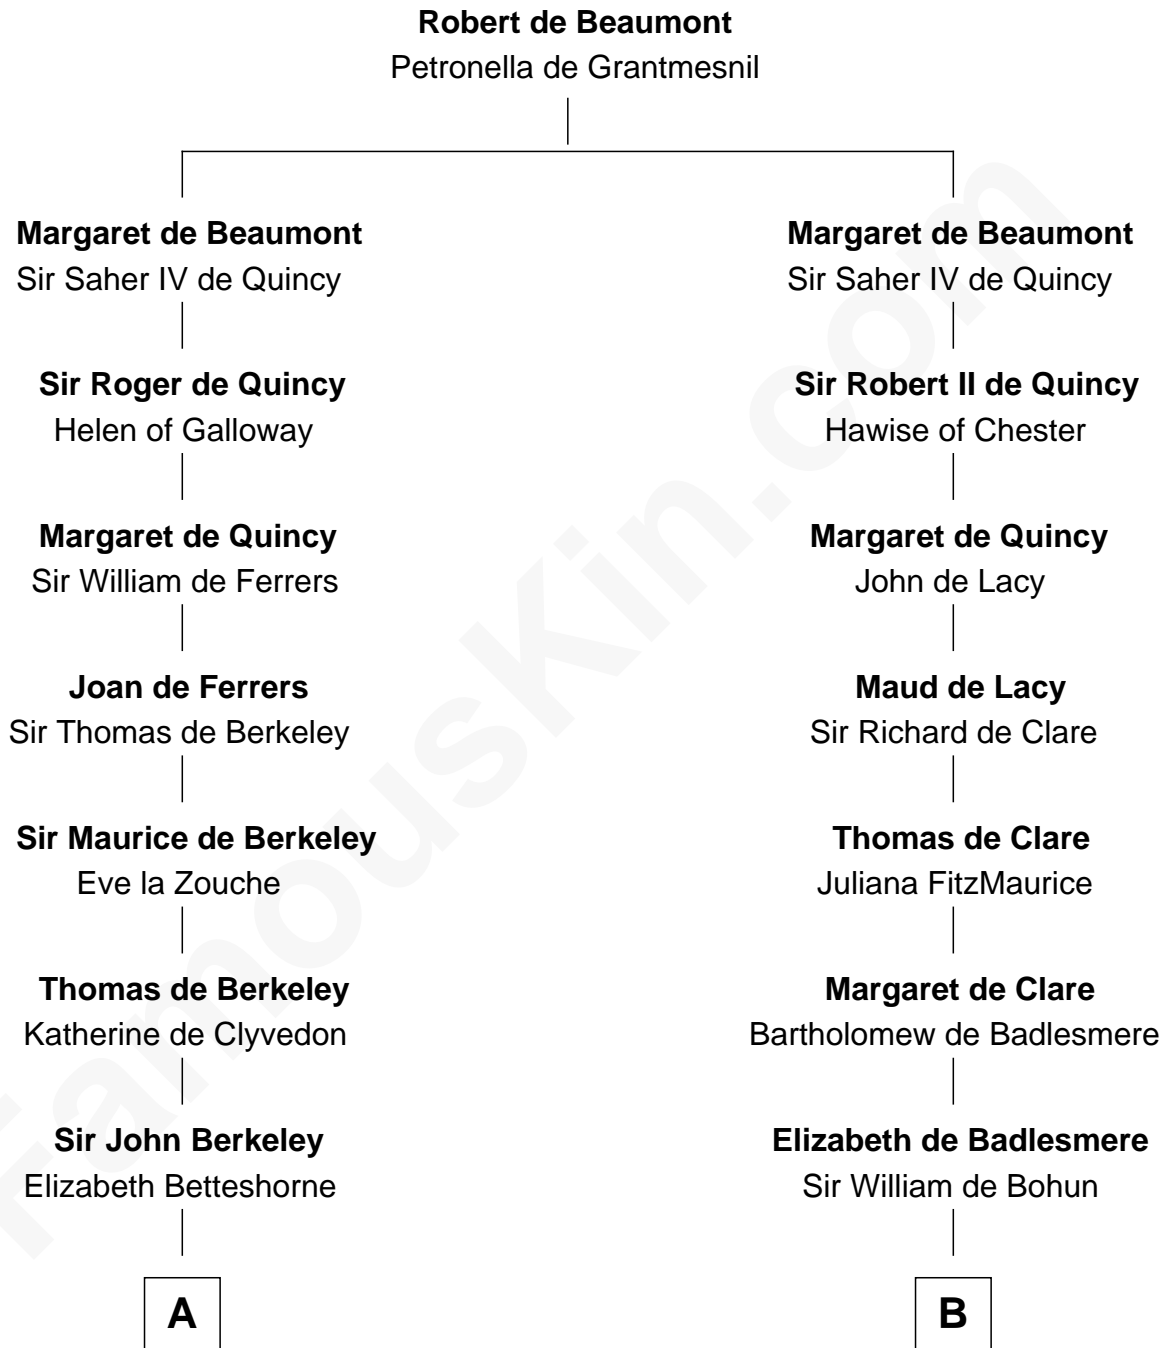

FamousKin.com

Relationship Chart of

Nicholas Gilman

Signer of the U.S. Constitution

19th cousin 2 times removed of

Charles Goldsborough

16th Governor of Maryland

C

Elizabeth Rogers

Rev. John Taylor

Ann Taylor

Nicholas Gilman

Nicholas Gilman

Signer of the U.S. Constitution

D

Henrietta Maria Neale