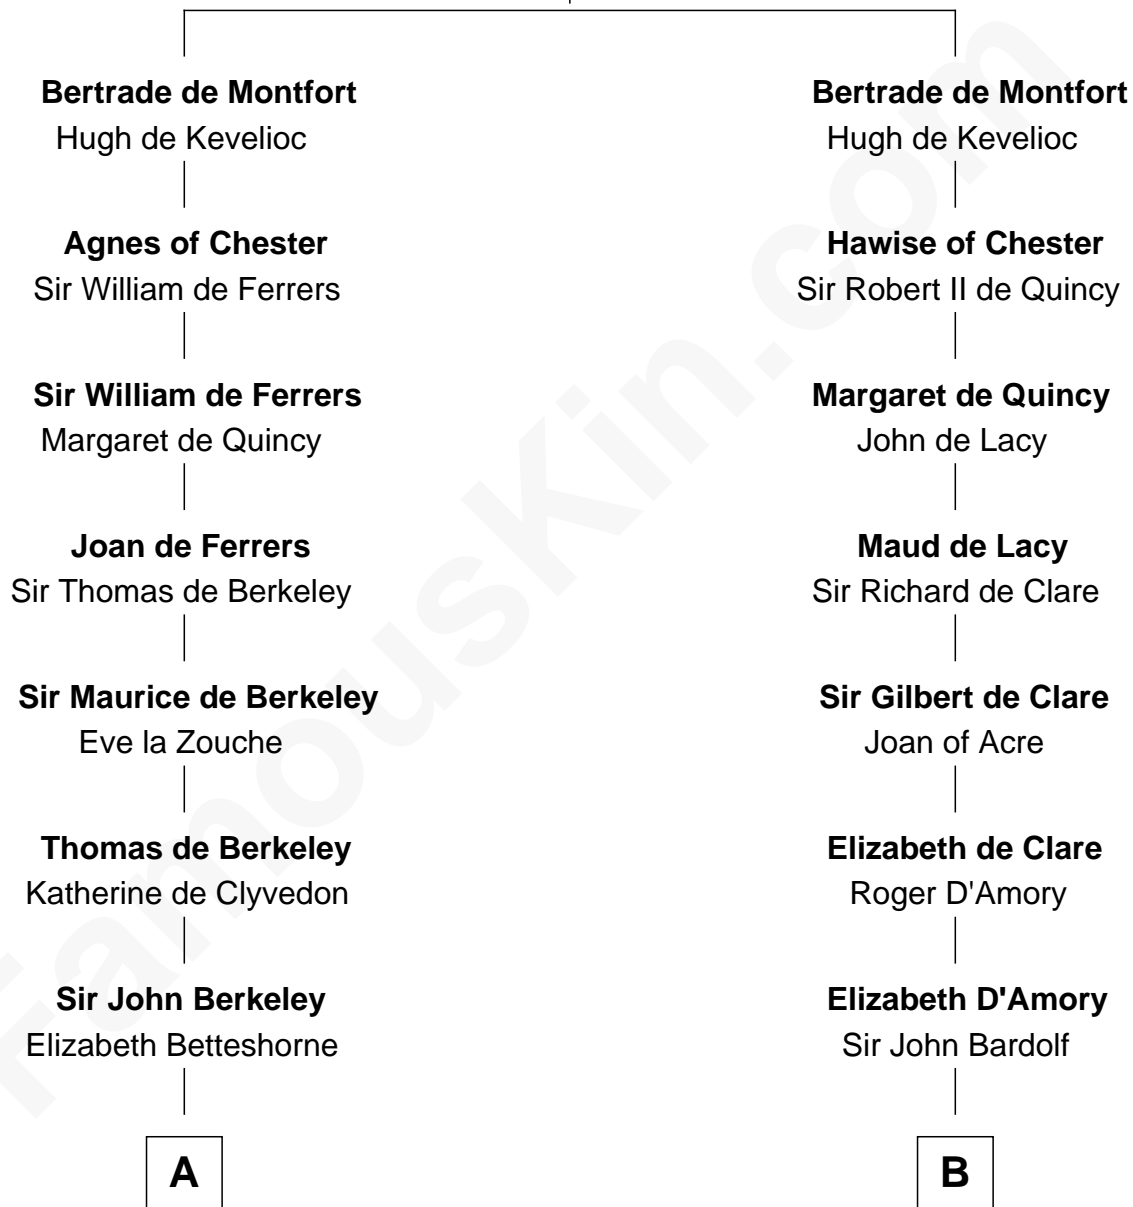

FamousKin.com

Relationship Chart of

Nicholas Gilman

Signer of the U.S. Constitution

19th cousin 2 times removed of

Charles Carnan Ridgely

15th Governor of Maryland

Simon III de Montfort

Maud - - - - -

C

Elizabeth Rogers

Rev. John Taylor

Ann Taylor

Nicholas Gilman

Nicholas Gilman

Signer of the U.S. Constitution

Charles R. Carnan

Charles Carnan Ridgely

15th Governor of Maryland