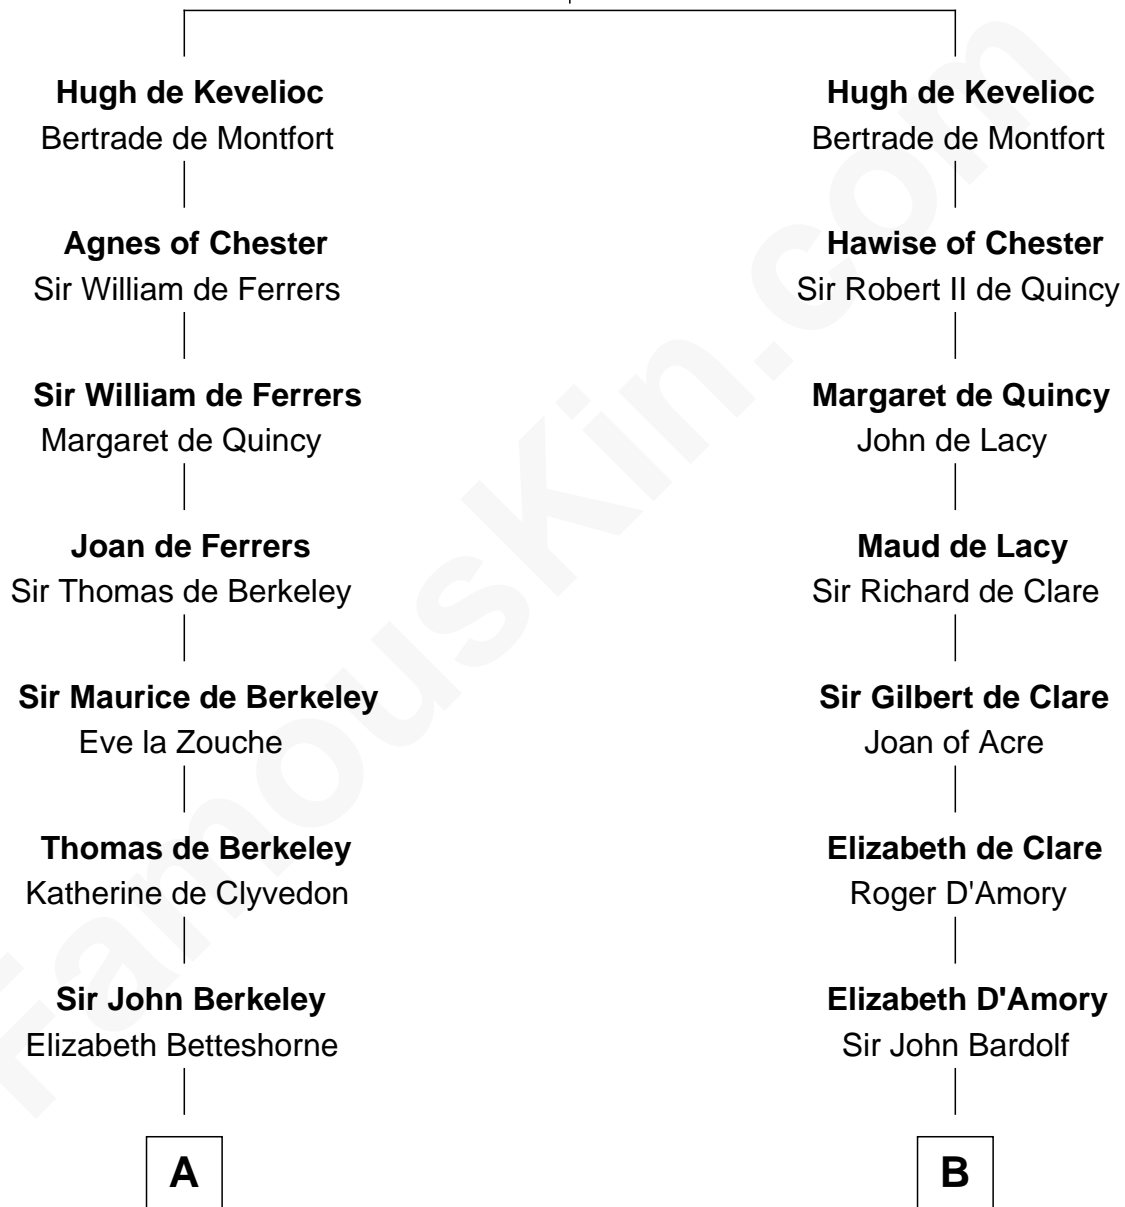

## Relationship Chart of

### Nicholas Gilman

*Signer of the U.S. Constitution*

19th cousin 2 times removed of

### Charles Carnan Ridgely

*15th Governor of Maryland*

**Sir Ranulf de Gernons**

Maud of Gloucester

**C**

**Elizabeth Rogers**

Rev. John Taylor

**Ann Taylor**