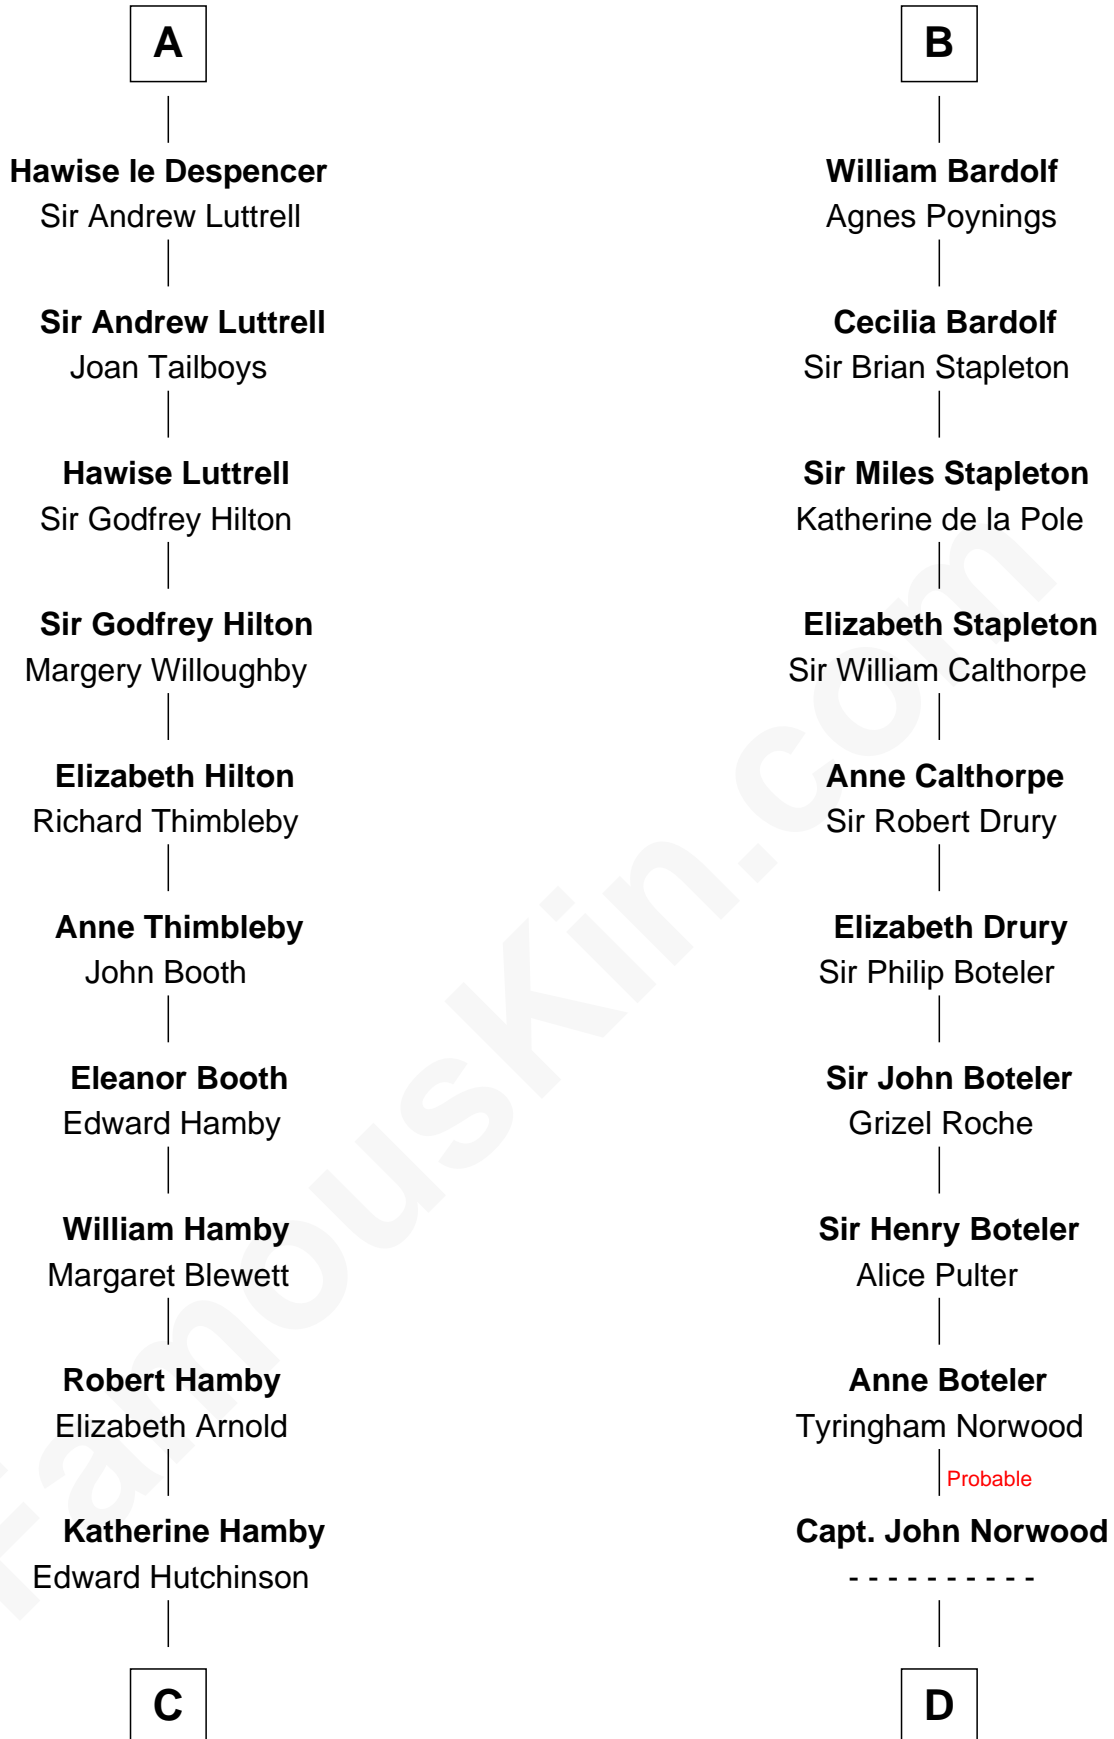

FamousKin.com Relationship Chart of

Nicholas Gilman

Signer of the U.S. Constitution

21st cousin of

Charles Carnan Ridgely

15th Governor of Maryland

James de St. Hilary

Aveline - - - - -

C

Elizabeth Hutchinson

Edward Winslow

Anna Winslow

John Taylor

Rev. John Taylor

Elizabeth Rogers

Ann Taylor