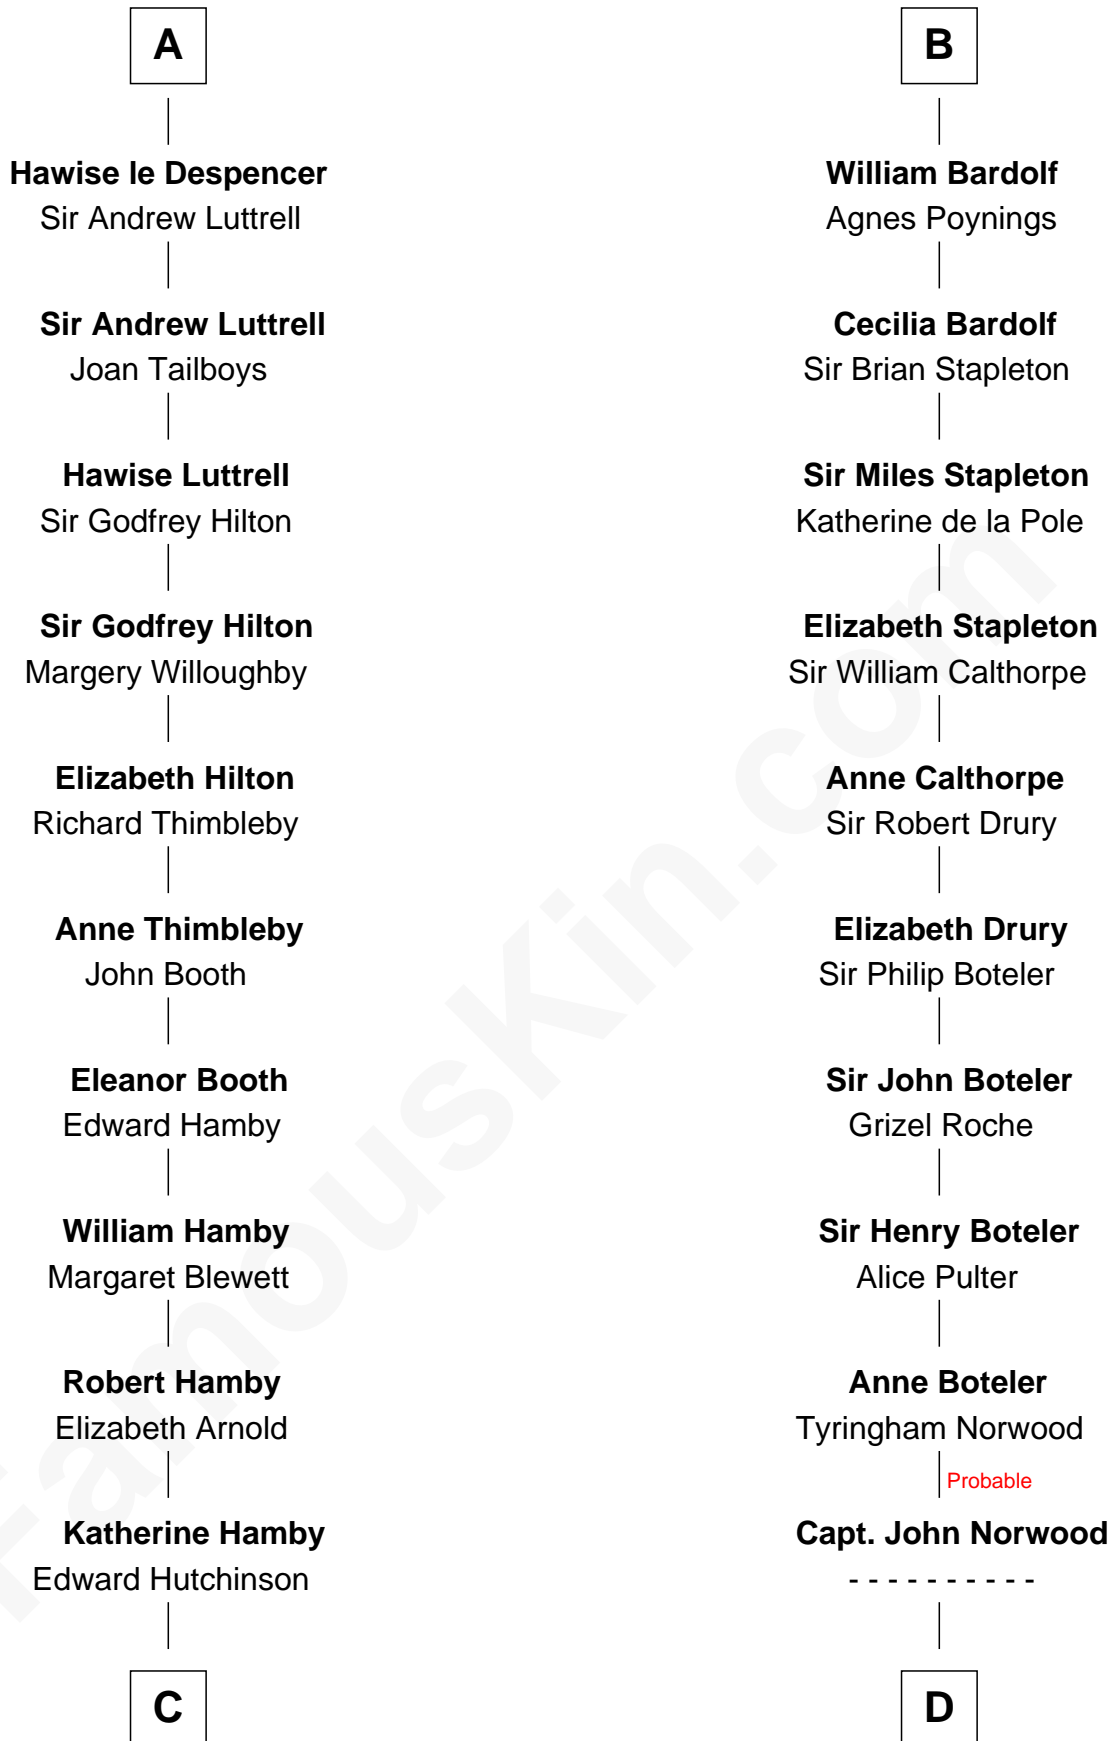

FamousKin.com Relationship Chart of

Nicholas Gilman

Signer of the U.S. Constitution

21st cousin of

Charles Carnan Ridgely

15th Governor of Maryland

Richard Fitzgilbert de Clare

Adeliza de Meschines

C

Elizabeth Hutchinson

Edward Winslow

Anna Winslow

John Taylor

Rev. John Taylor

Elizabeth Rogers

Ann Taylor