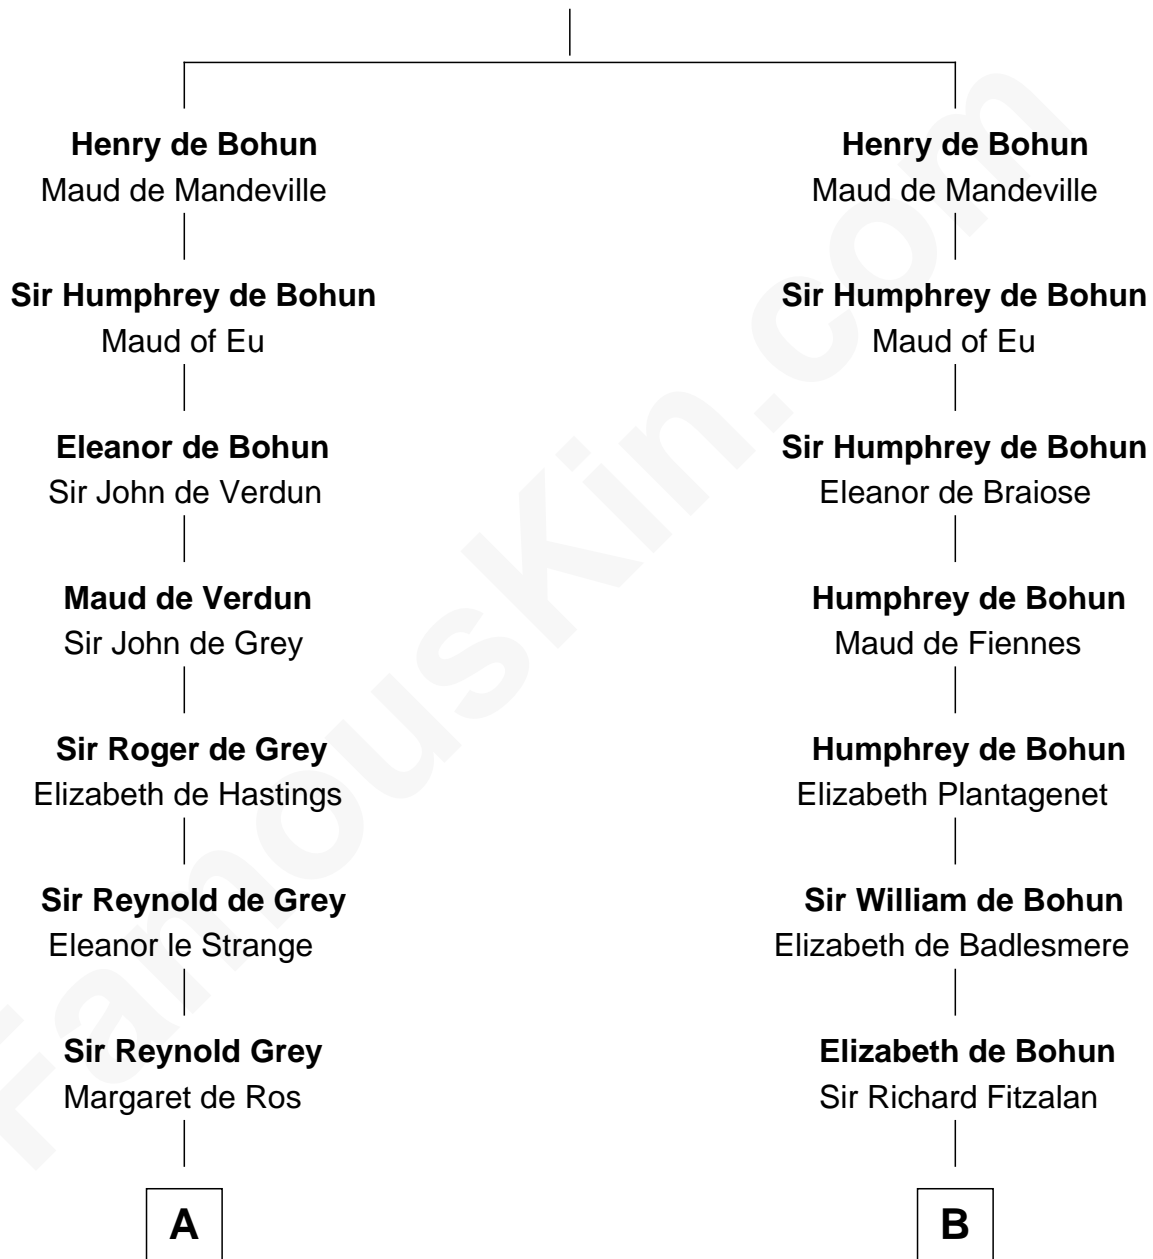

FamousKin.com Relationship Chart of

Nicholas Gilman

Signer of the U.S. Constitution

20th cousin 1 time removed of

Zachary Taylor

12th U.S. President

Humphrey IV de Bohun

Margaret of Scotland

Signer of the U.S. Constitution

D

Margaret Thornton

William Strother

Francis Strother

Susannah Dabney

William Strother

Sarah Bayly

Sarah Dabney Strother

Col. Richard Taylor

Zachary Taylor

12th U.S. President