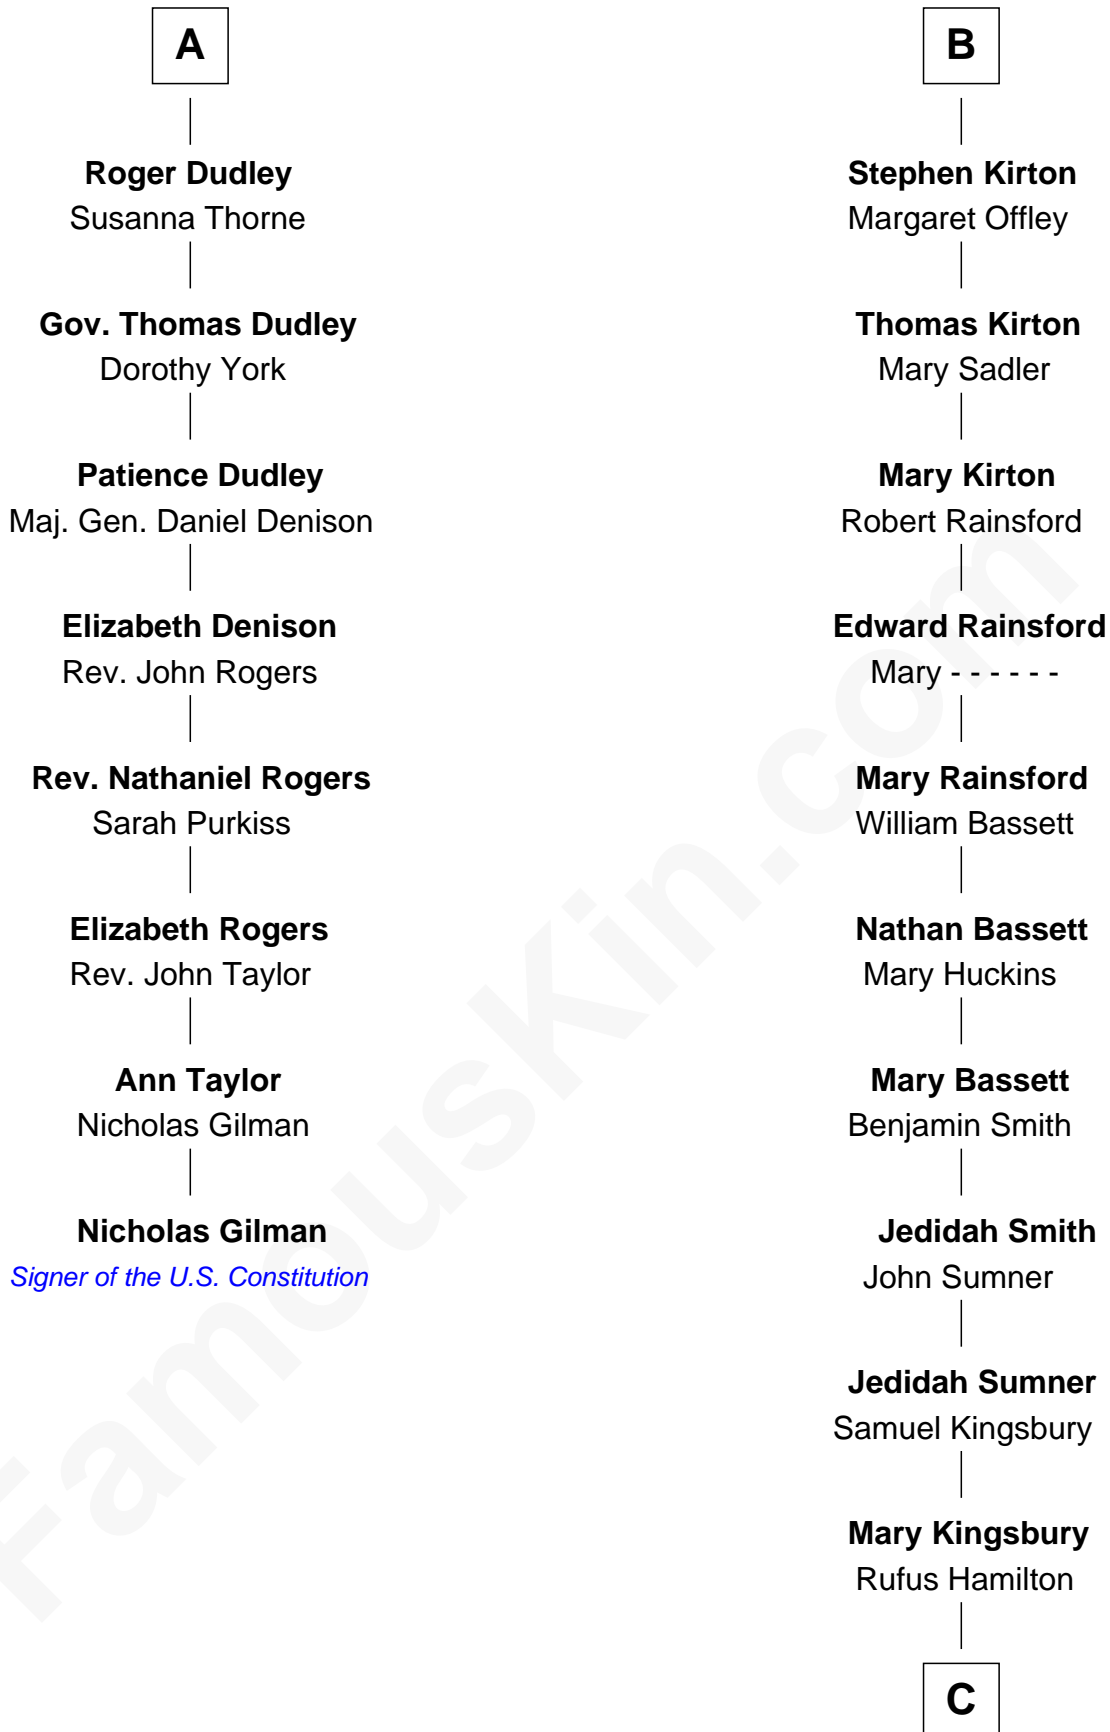

FamousKin.com

Relationship Chart of

Nicholas Gilman

Signer of the U.S. Constitution

14th cousin 7 times removed of

Thomas J. Watson, Jr.
President and CEO of I.B.M.

C

Mary Hamilton

Dr. Oliver Kittredge

Oliver Kittredge

Julia Ann Estabrook

Arthur Melville Kittredge

Mary Jeannette Broadwell

Mary Jeannette Kittredge

Thomas John Watson

Thomas J. Watson, Jr.