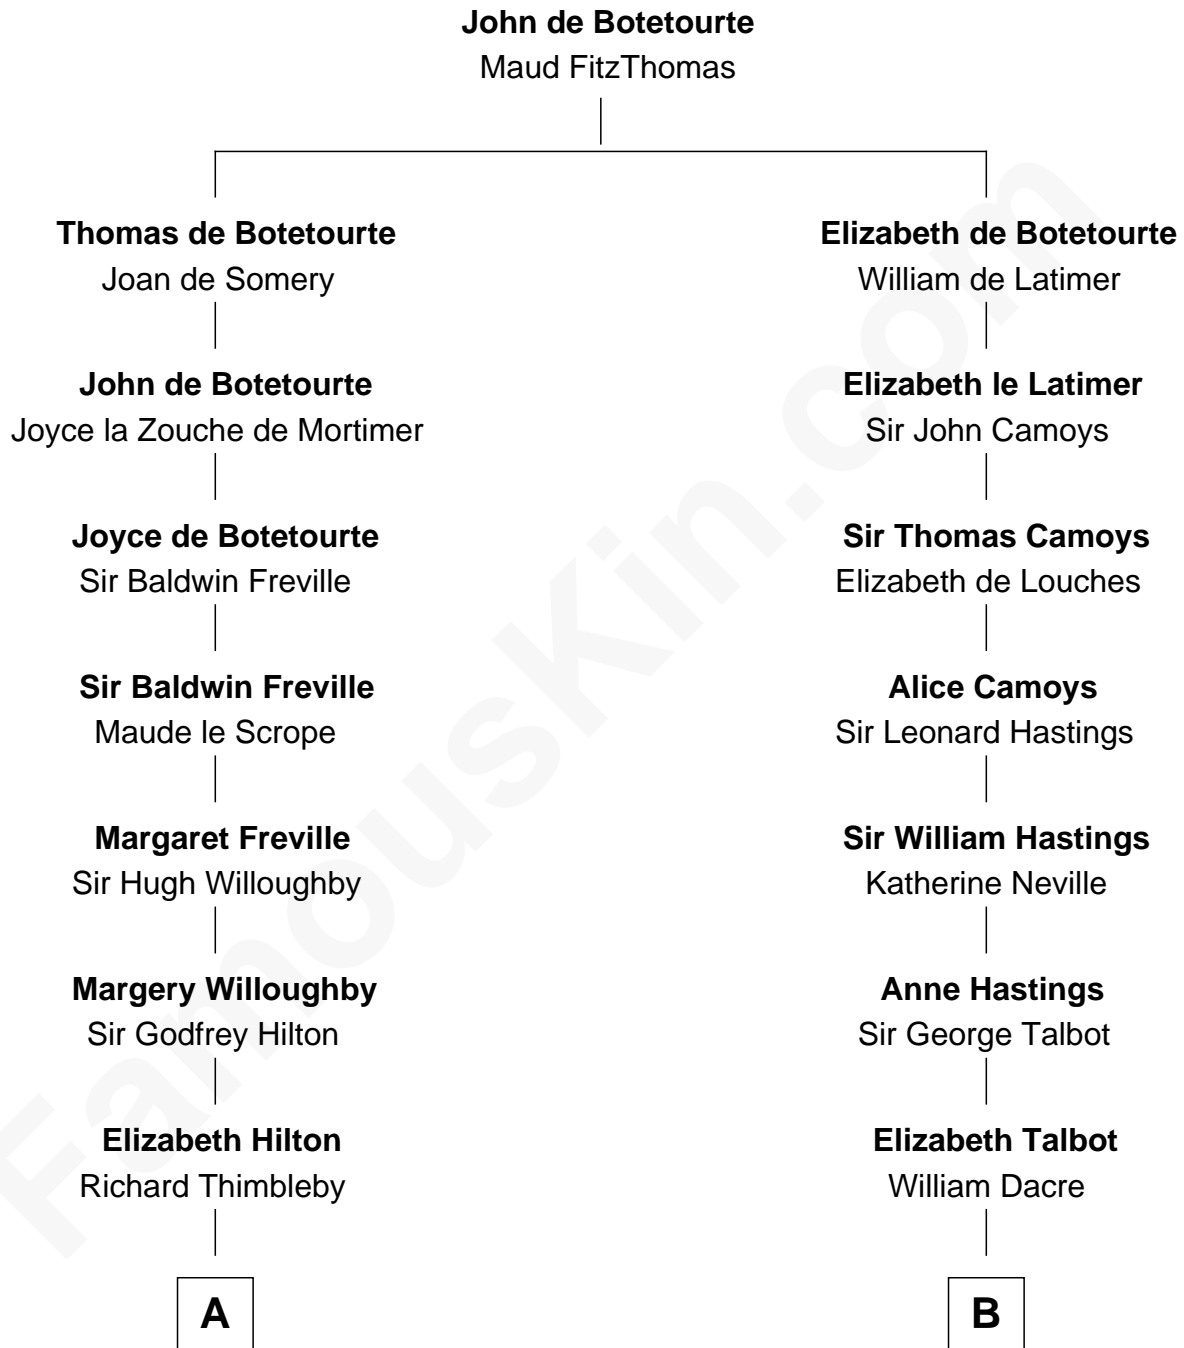

FamousKin.com

Relationship Chart of

Nicholas Gilman

Signer of the U.S. Constitution

16th cousin 5 times removed of

Kit Harington

TV Actor - "Game of Thrones"

C

Edward Henry Legge

Cordelia Twysden Molesworth

Lois Marjorie Legge

Ernest Wriothsesley Denny

Lavender Cecilia Denny

John Charles Dundas Harington

Sir David Richard Harington

Deborah Jane Catesby