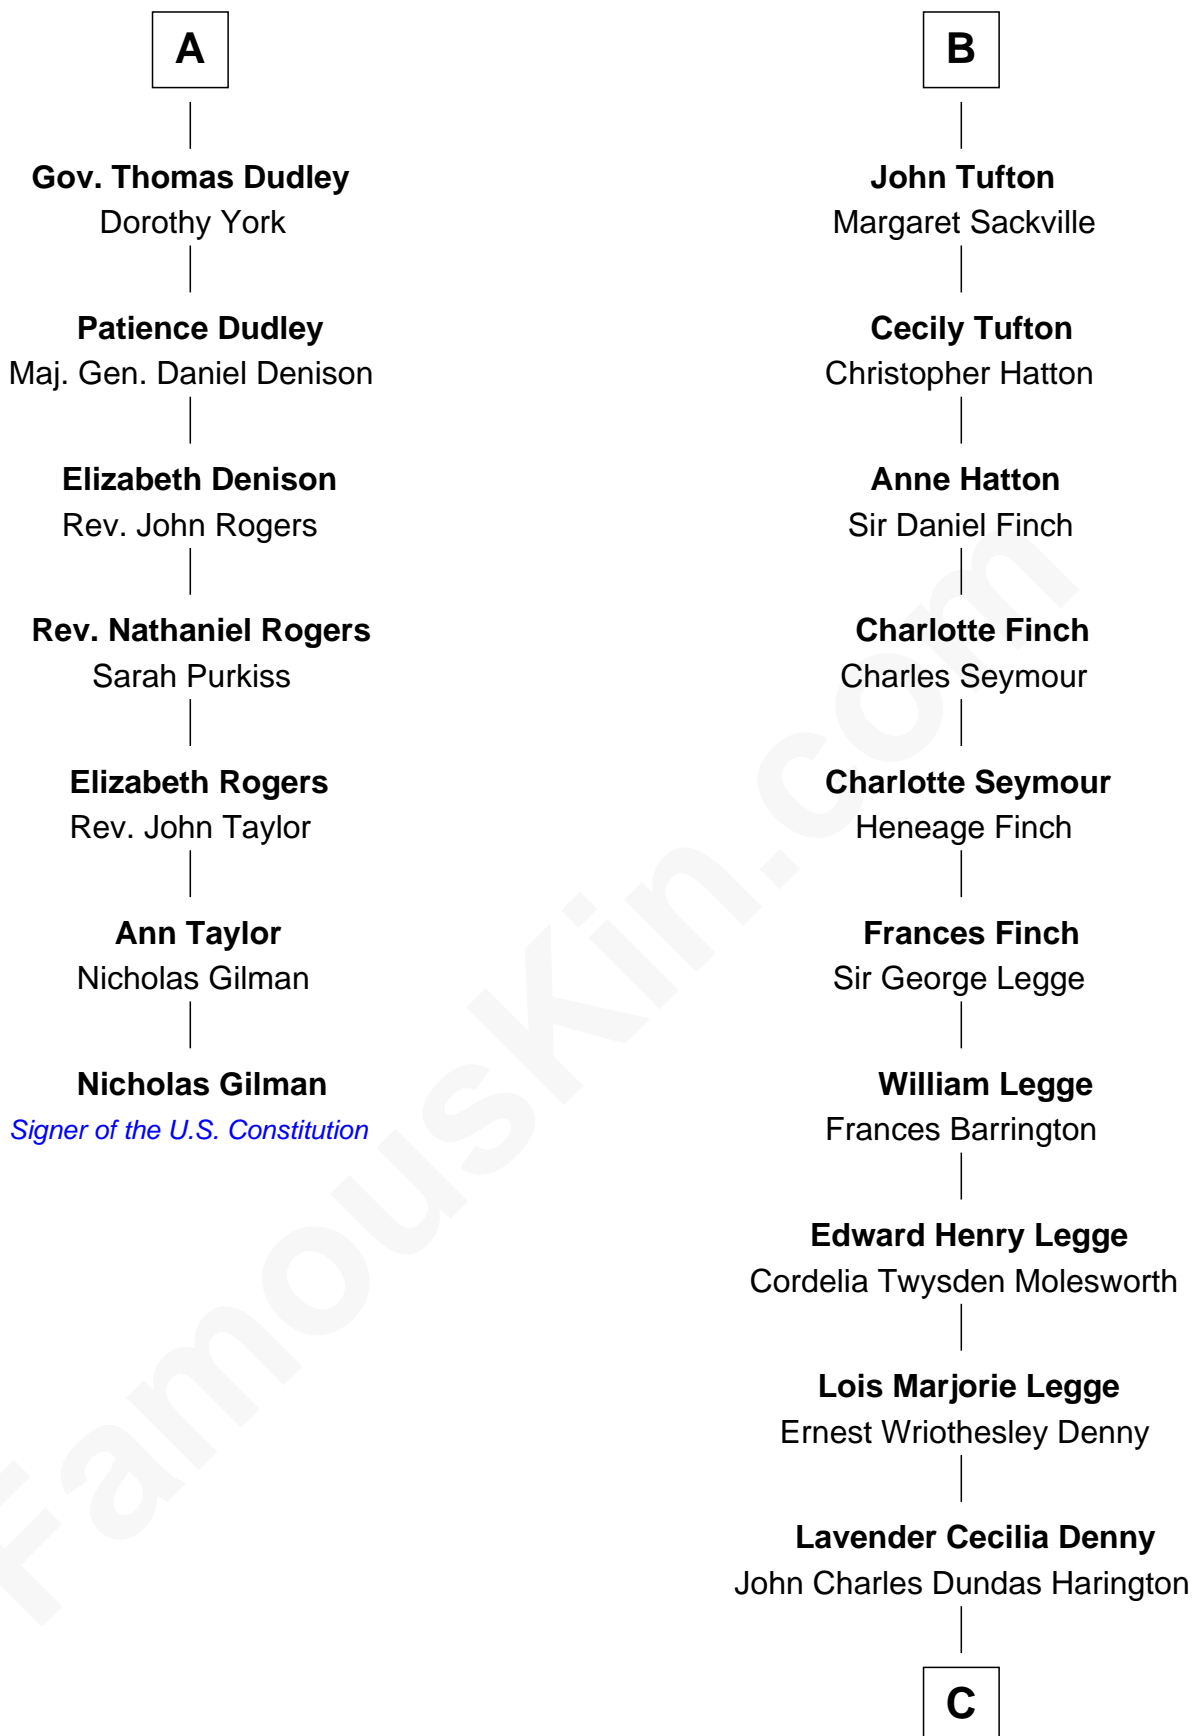

### Nicholas Gilman

Signer of the U.S. Constitution

13th cousin 5 times removed of

### Kit Harington

TV Actor - "Game of Thrones"

**Sir Reynold Grey**

Margaret de Ros

**Margaret Grey**  
Sir William Bonville

**William Bonville**  
Elizabeth Harington

**William Bonville**  
Katherine Neville

**Cecily Bonville**  
Thomas Grey

**Cecily Grey**  
Sir John Sutton

**Sir Henry Dudley**  
----- Ashton

Probable

**Roger Dudley**  
Susanna Thorne

**A**

**Sir John Grey**  
Constance de Holand

**Sir Edmund Grey**  
Katherine Percy

**George Grey**  
Catherine Herbert

**Anne Grey**  
Sir John Hussey

**Anne Hussey**  
Sir Humphrey Browne

**Christian Browne**  
Sir John Tufton

**Sir Nicholas Tufton**  
Frances Cecil

**B**

**C**

**Sir David Richard Harington**