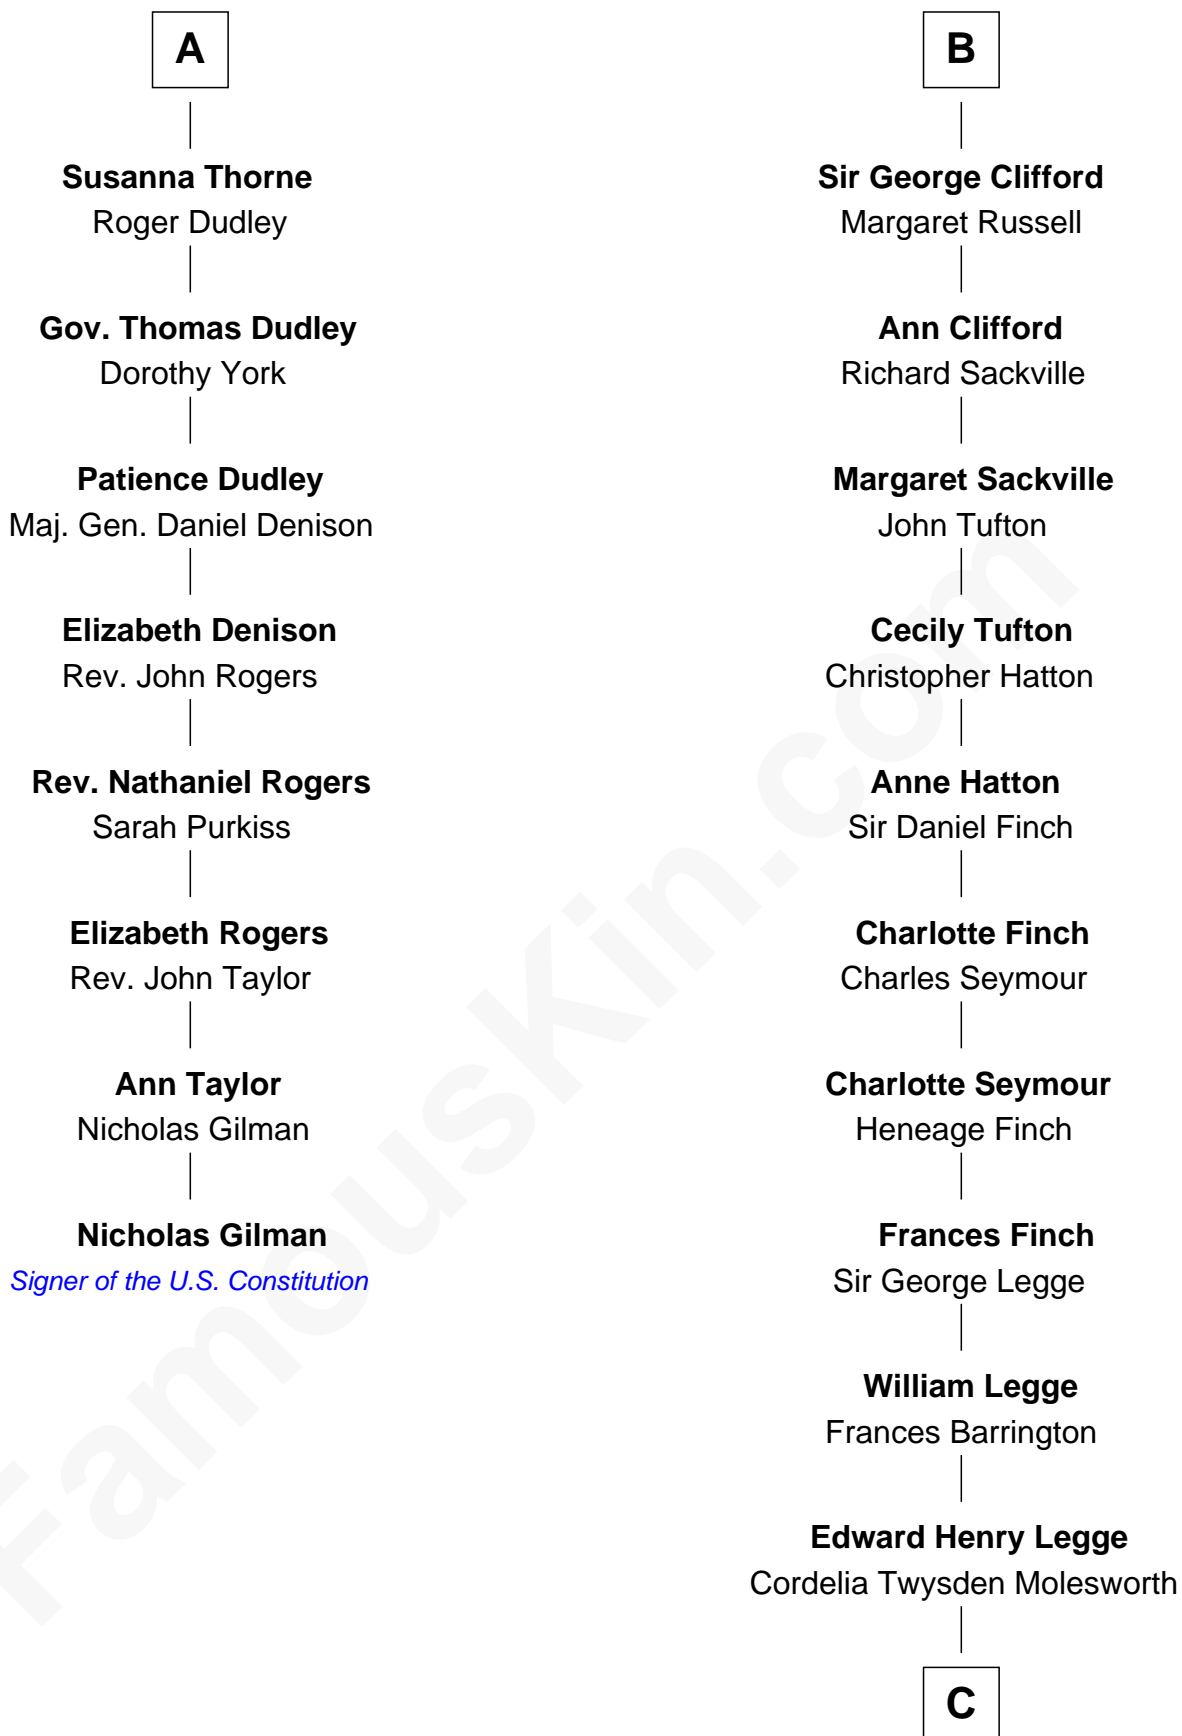

FamousKin.com

Relationship Chart of

Nicholas Gilman

Signer of the U.S. Constitution

14th cousin 6 times removed of

Kit Harington

TV Actor - "Game of Thrones"

Sir John Grey

Avice Marmion

C

Lois Marjorie Legge
Ernest Wriothesley Denny

Lavender Cecilia Denny
John Charles Dundas Harington

Sir David Richard Harington
Deborah Jane Catesby

Kit Harington

TV Actor - "Game of Thrones"