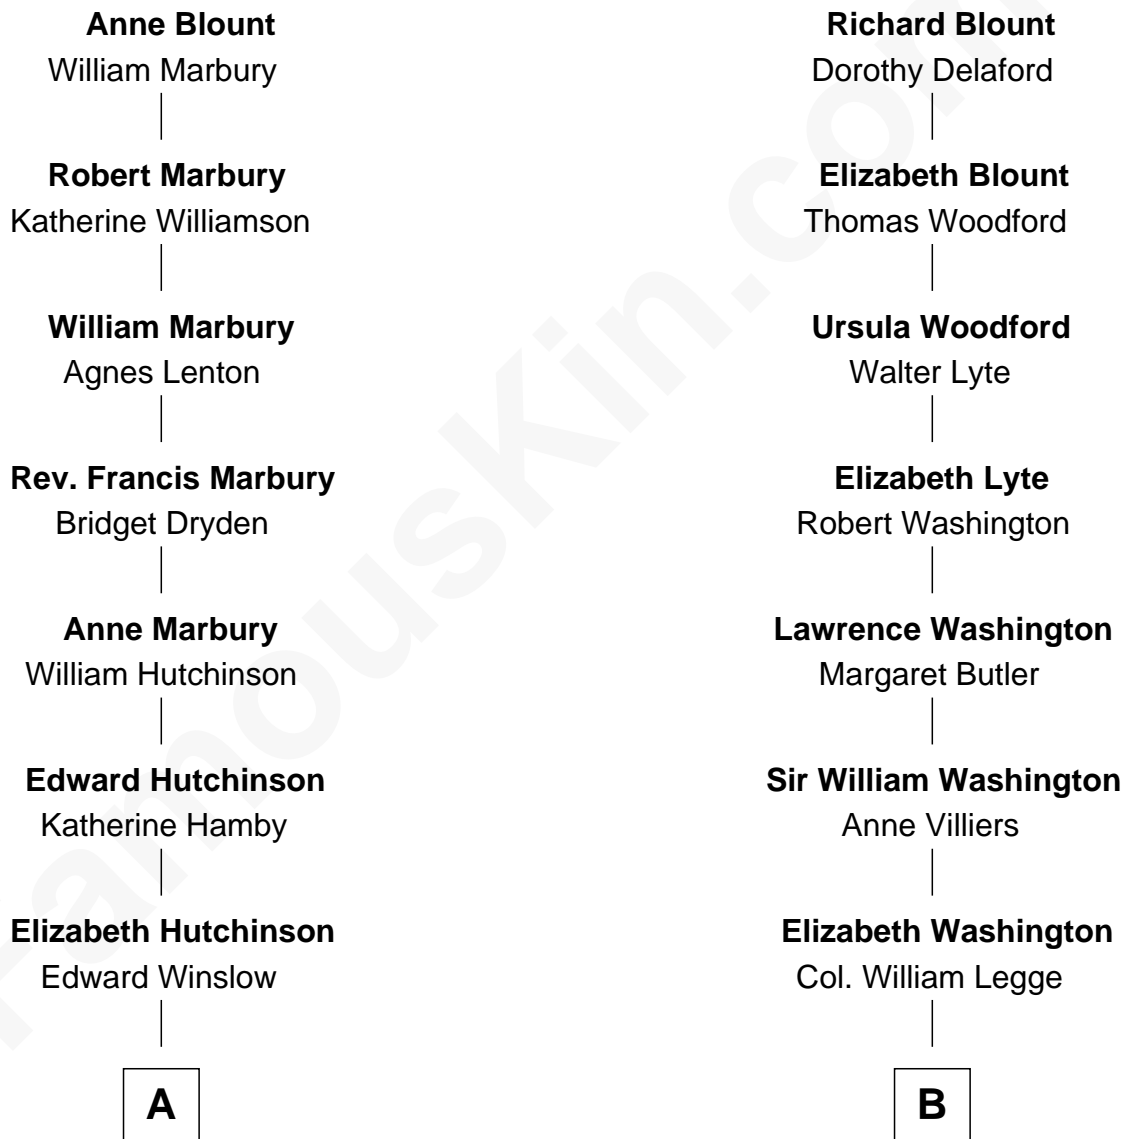

FamousKin.com

Relationship Chart of

Nicholas Gilman

Signer of the U.S. Constitution

10th cousin 7 times removed of

Kit Harington

TV Actor - "Game of Thrones"

Sir Thomas Blount

with wife
Agnes Hawley

with wife
Catherine Clifton

Kit Harington photo by [Gage Skidmore](#) [\(CC BY-SA 2.0\)](#)