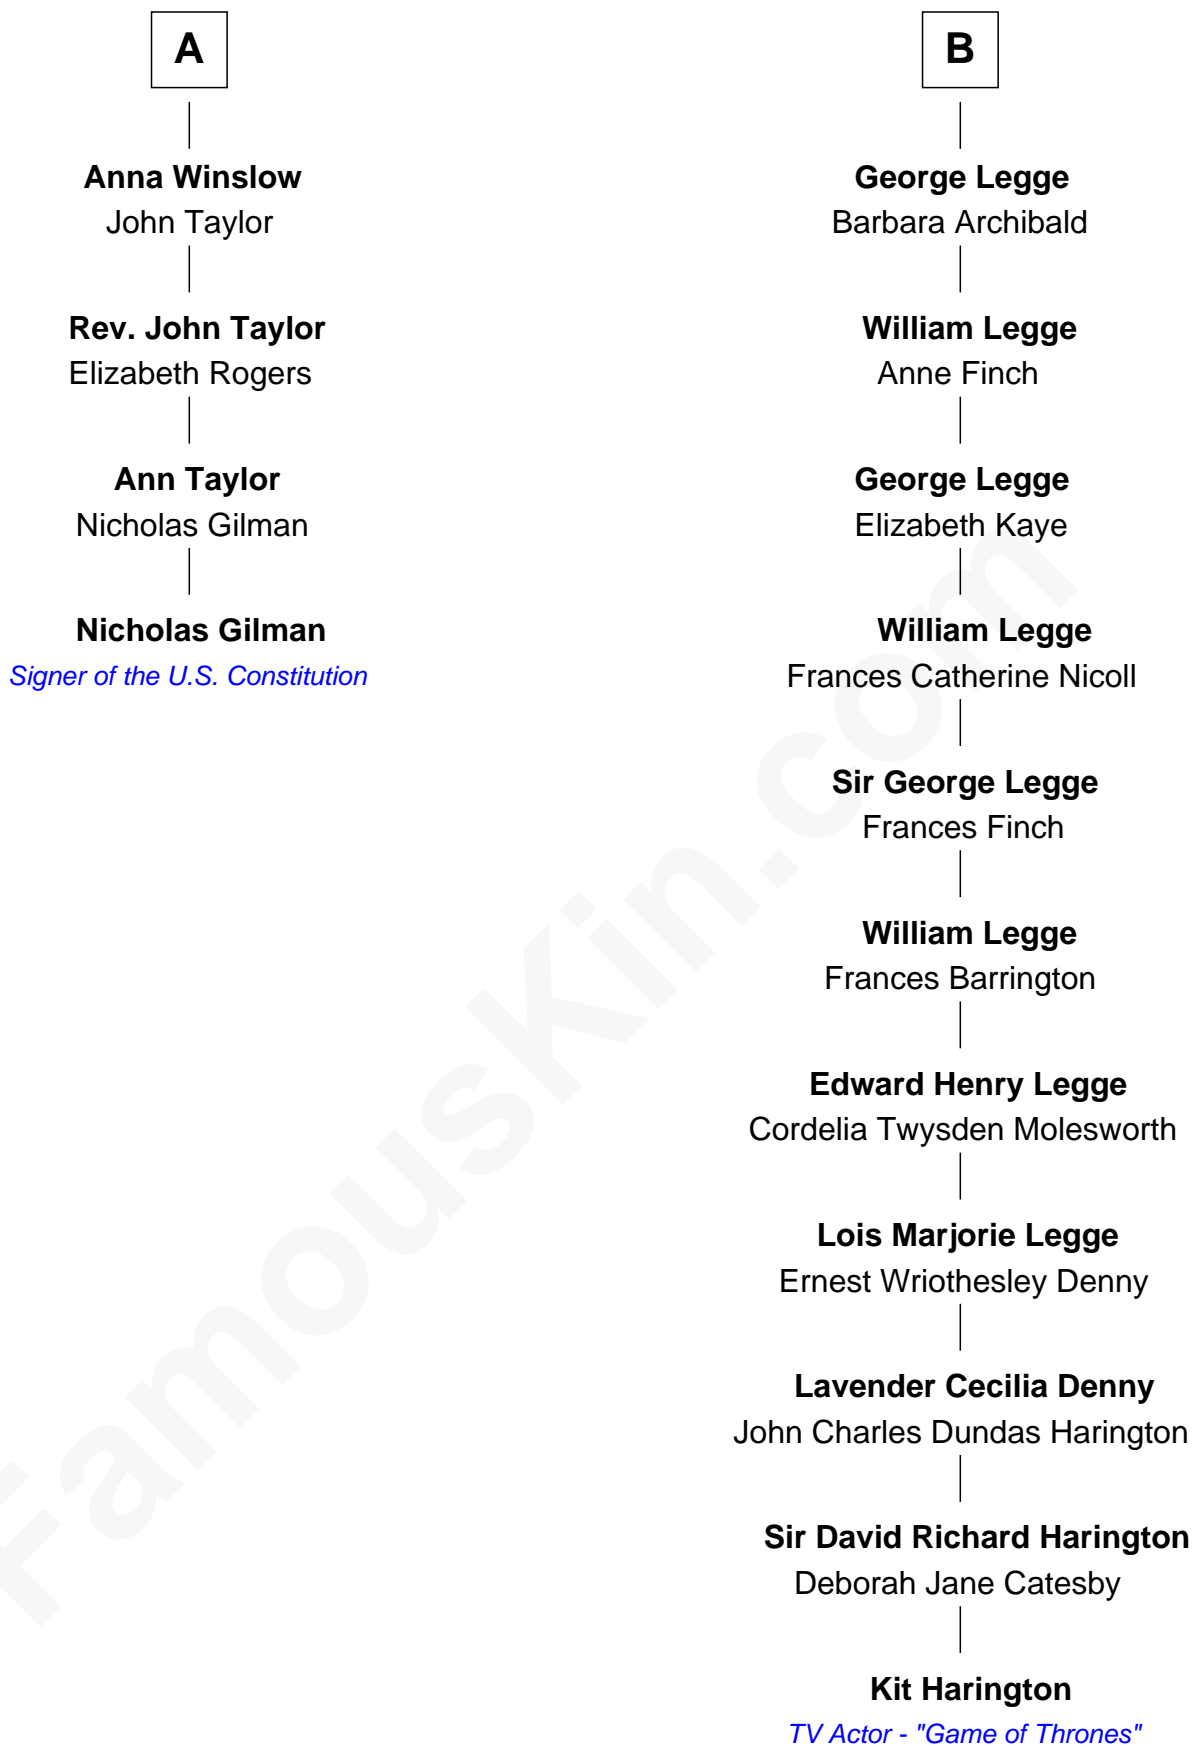

FamousKin.com

Relationship Chart of

Nicholas Gilman

Signer of the U.S. Constitution

10th cousin 7 times removed of

Kit Harington

TV Actor - "Game of Thrones"

Sir Thomas Blount

with wife
Agnes Hawley

with wife
Catherine Clifton

Kit Harington photo by [Gage Skidmore](#) [\(CC BY-SA 2.0\)](#)