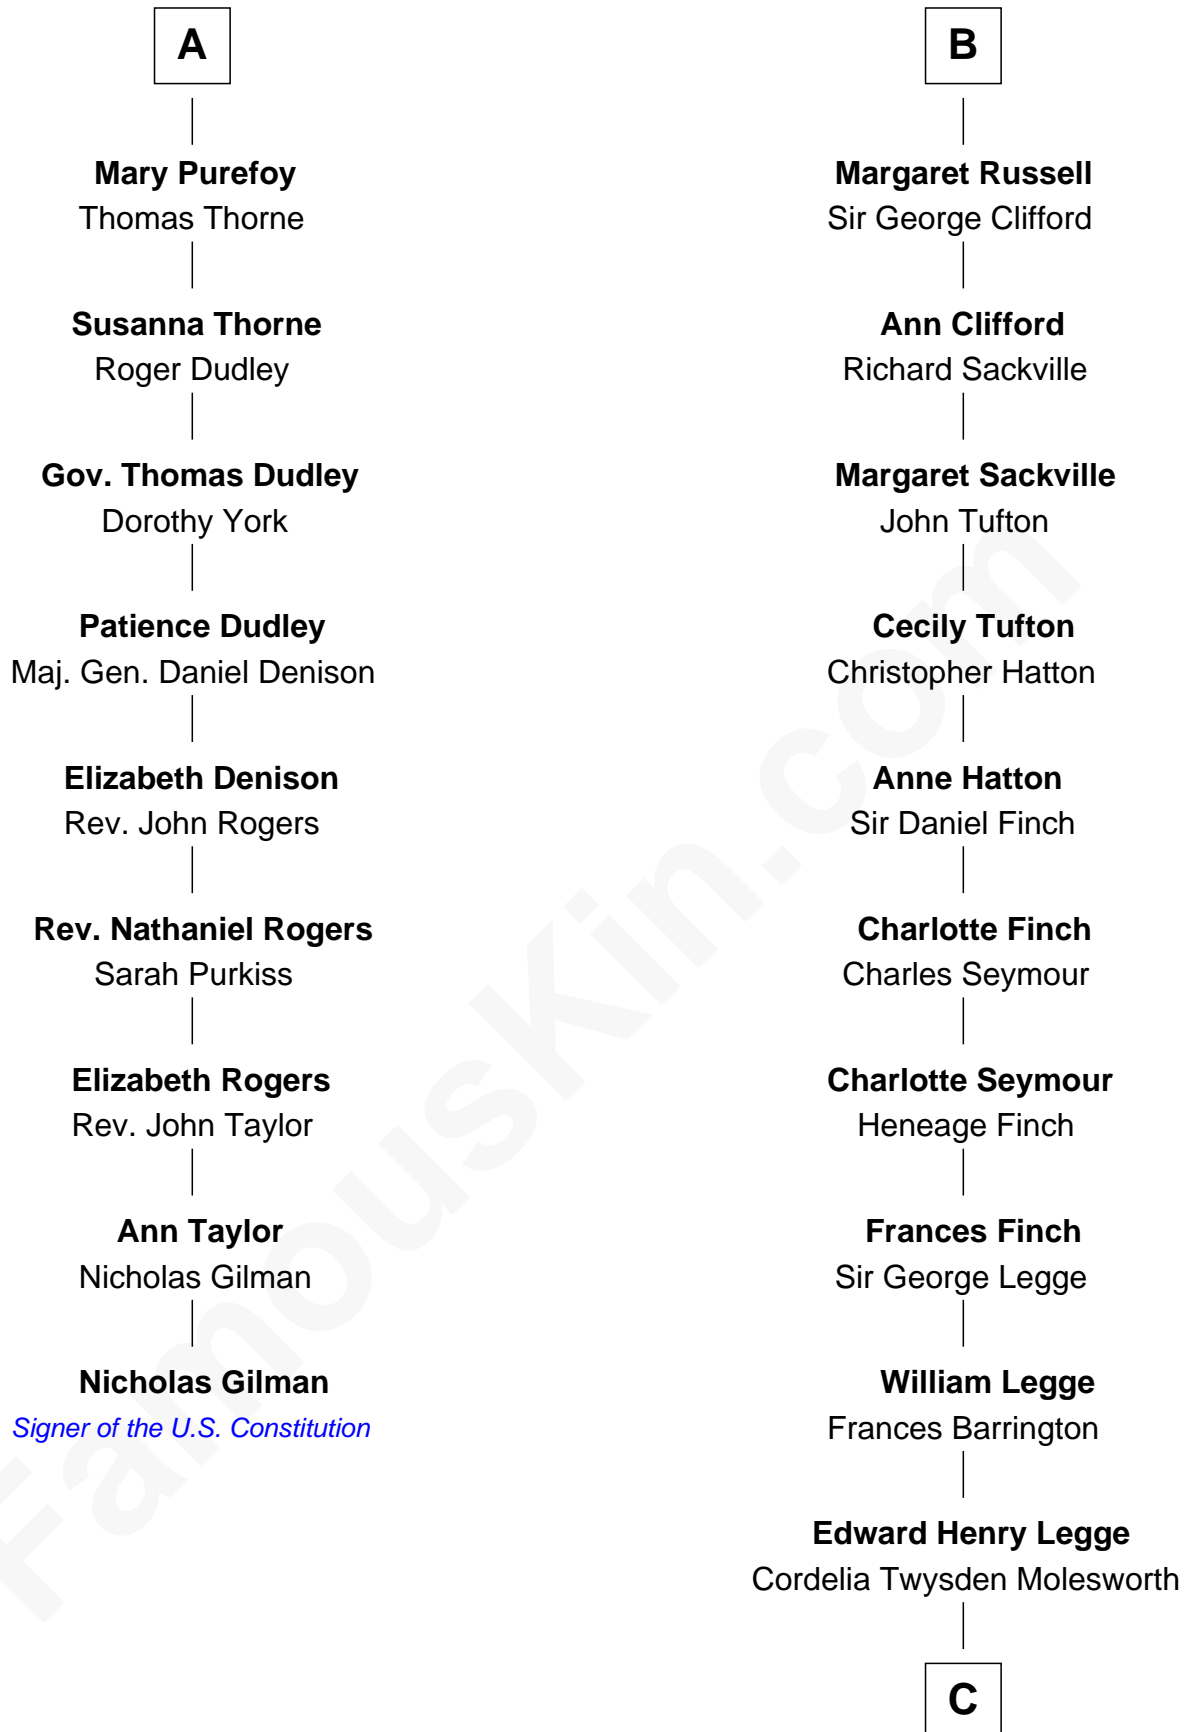

FamousKin.com

Relationship Chart of

Nicholas Gilman

Signer of the U.S. Constitution

15th cousin 5 times removed of

Kit Harington

TV Actor - "Game of Thrones"

Sir John Howard

Alice de Bois

C

Lois Marjorie Legge
Ernest Wriothesley Denny

Lavender Cecilia Denny
John Charles Dundas Harington

Sir David Richard Harington
Deborah Jane Catesby

Kit Harington

TV Actor - "Game of Thrones"