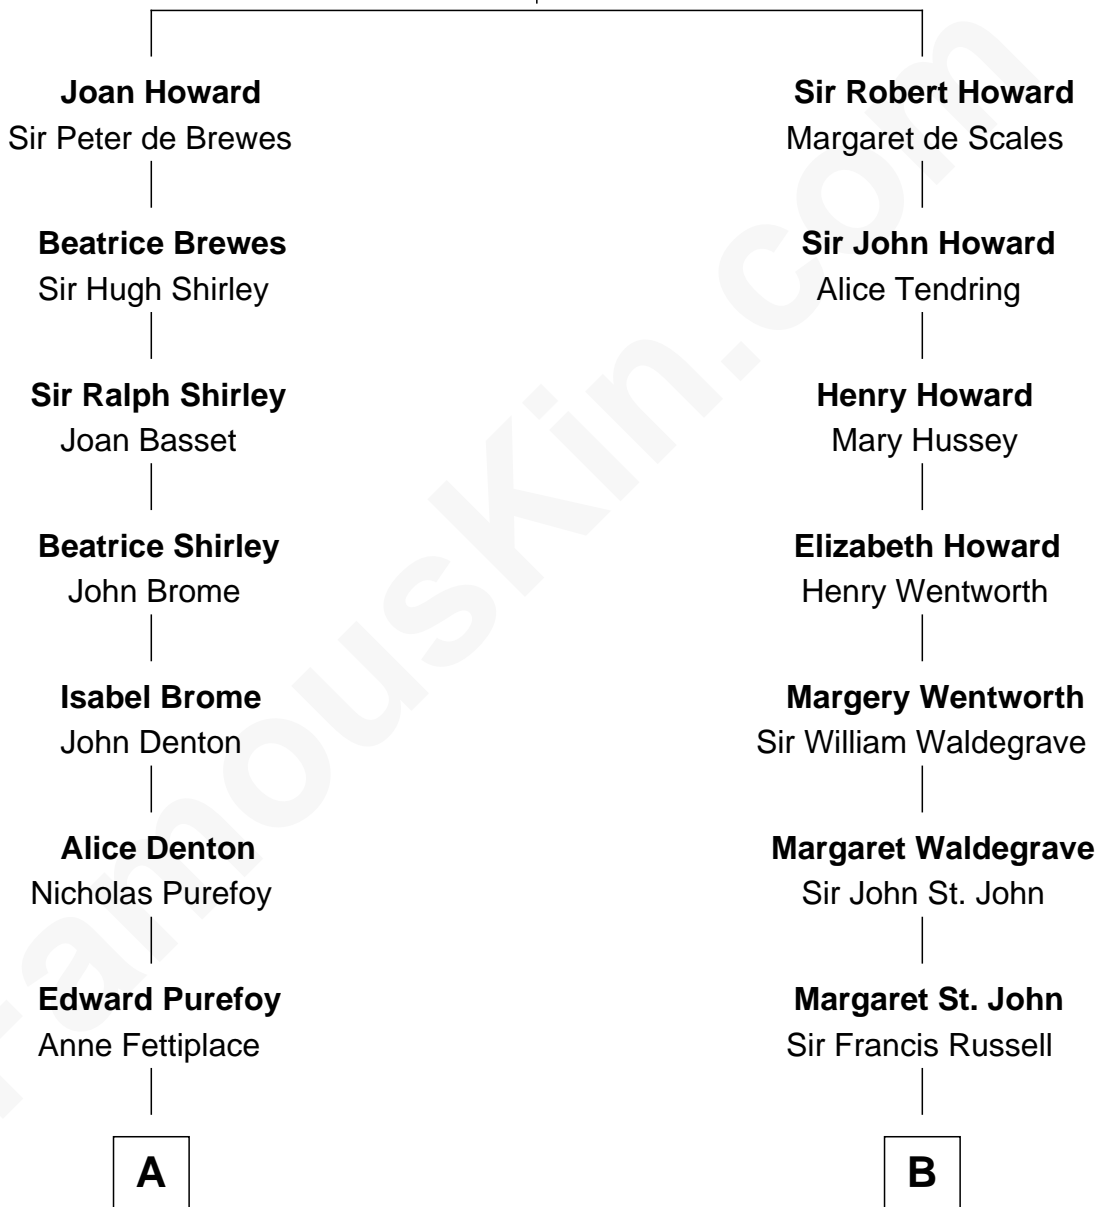

FamousKin.com

Relationship Chart of

Nicholas Gilman

Signer of the U.S. Constitution

15th cousin 5 times removed of

Kit Harington

TV Actor - "Game of Thrones"

Sir John Howard

Alice de Bois

C

Lois Marjorie Legge
Ernest Wriothesley Denny

Lavender Cecilia Denny
John Charles Dundas Harington

Sir David Richard Harington
Deborah Jane Catesby

Kit Harington

TV Actor - "Game of Thrones"