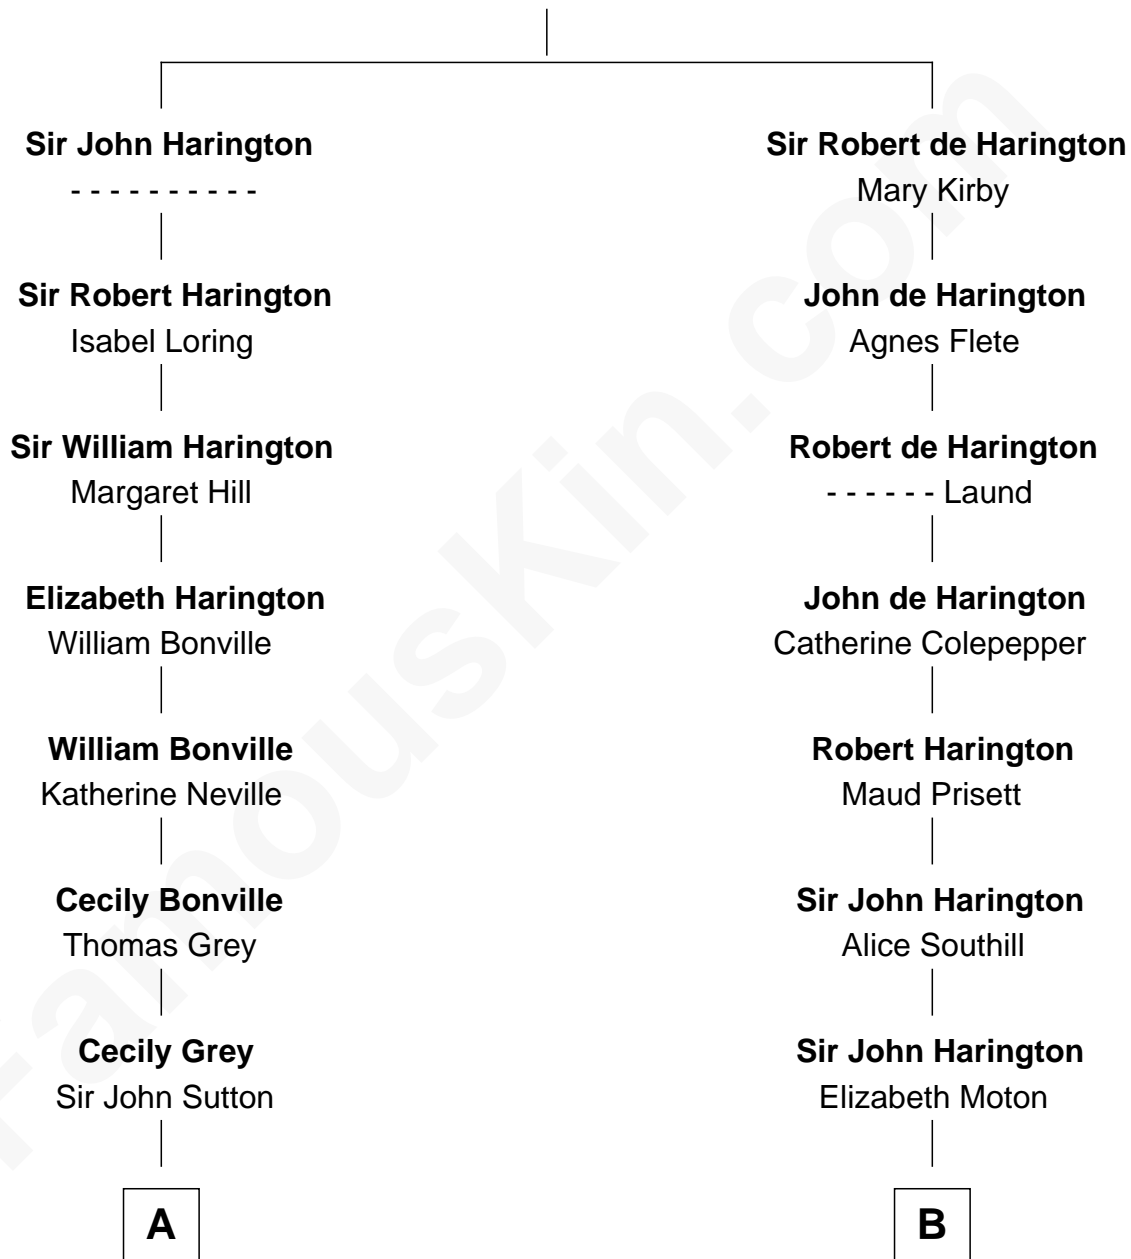

FamousKin.com Relationship Chart of

Nicholas Gilman

Signer of the U.S. Constitution

15th cousin 6 times removed of

Kit Harington

TV Actor - "Game of Thrones"

Sir Robert de Harington

Elizabeth de Multon

C

Sir Richard Harington

Francis Agnata Biscoe

Sir Richard Harington

Selina Louisa Grace Dundas

John Charles Dundas Harington

Lavender Cecilia Denny

Sir David Richard Harington