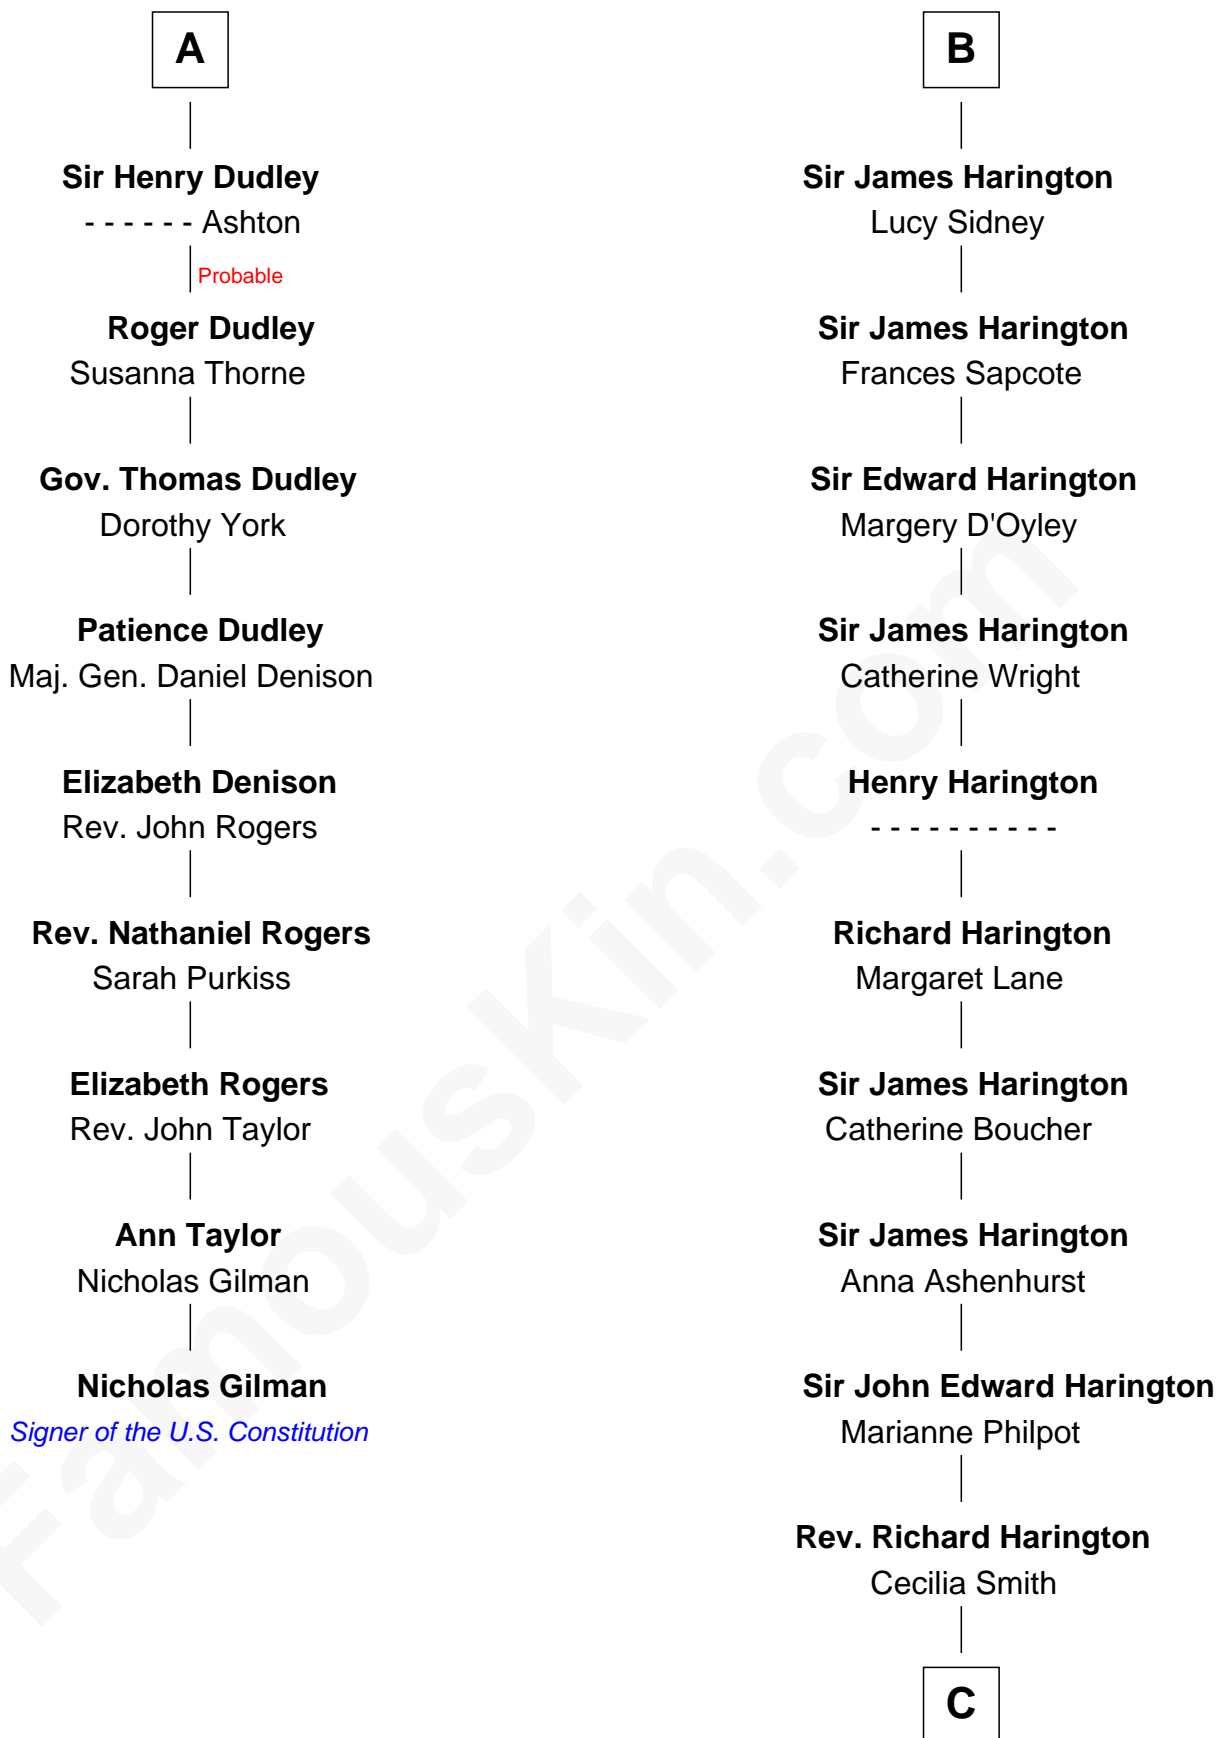

FamousKin.com Relationship Chart of

Nicholas Gilman

Signer of the U.S. Constitution

15th cousin 6 times removed of

Kit Harington

TV Actor - "Game of Thrones"

Sir Robert de Harington

Elizabeth de Multon