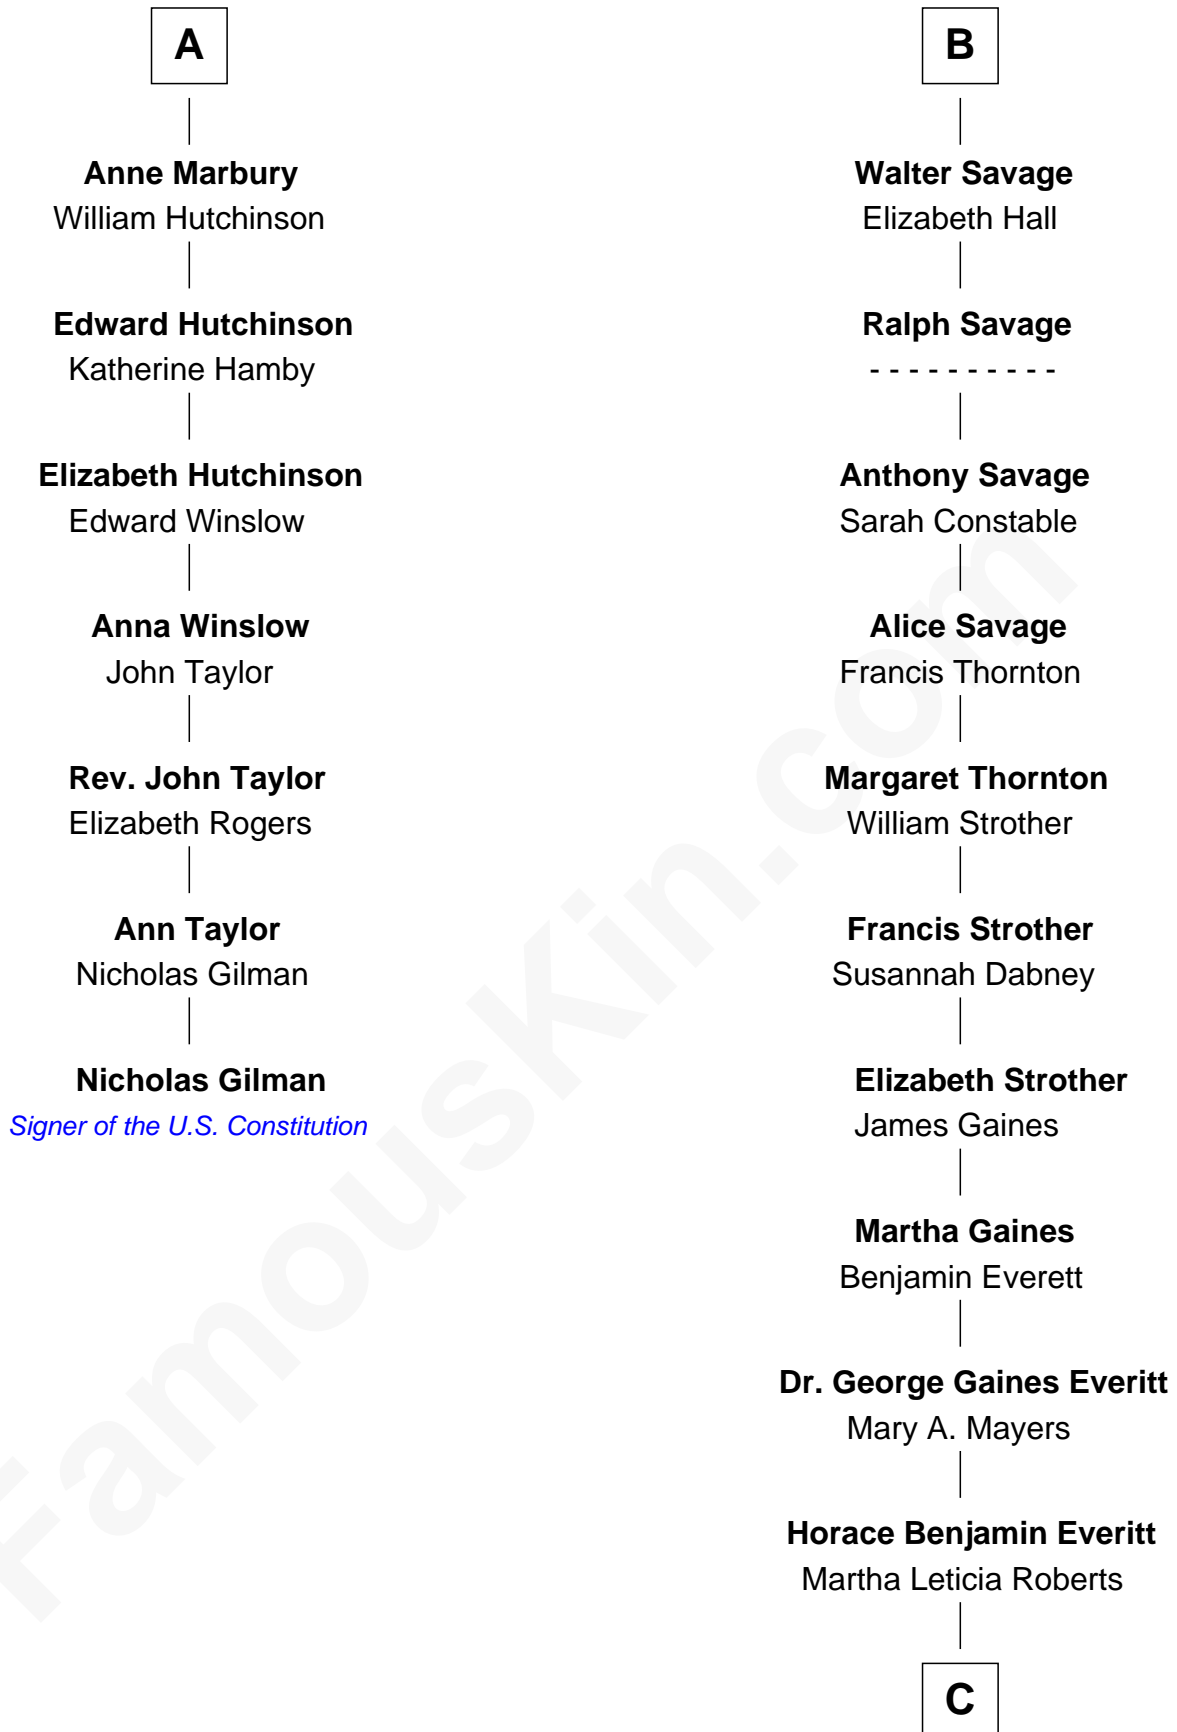

# FamousKin.com Relationship Chart of

**Nicholas Gilman**

*Signer of the U.S. Constitution*

13th cousin 6 times removed of

**William H. Macy**

*TV and Movie Actor*

**Robert de Ferrers**  
Margaret Despencer

**Phillippa Ferrers**  
Sir Thomas Greene

**Elizabeth Greene**  
William Raleigh

**Sir Edward Raleigh**  
Margaret Verney

**Sir Edward Raleigh**  
Anne Chamberlayne

**Bridget Raleigh**  
Sir John Cope

**Elizabeth Cope**  
John Dryden

**Bridget Dryden**  
Rev. Francis Marbury

**A**

**Sir Edmund Ferrers**  
Ellen Roche

**Margaret Ferrers**  
John de Beauchamp

**Sir Richard de Beauchamp**  
Elizabeth Stafford

**Anne de Beauchamp**  
Sir Richard Lygon

**Sir Richard Lygon**  
Margaret Greville

**Anne Lygon**  
Sir Christopher Savage

**Francis Savage**  
Anne Sheldon

**B**

**C**

**Mary Lois Everitt**  
Clement Overstreet

**Lois Elizabeth Overstreet**  
William Hall Macy