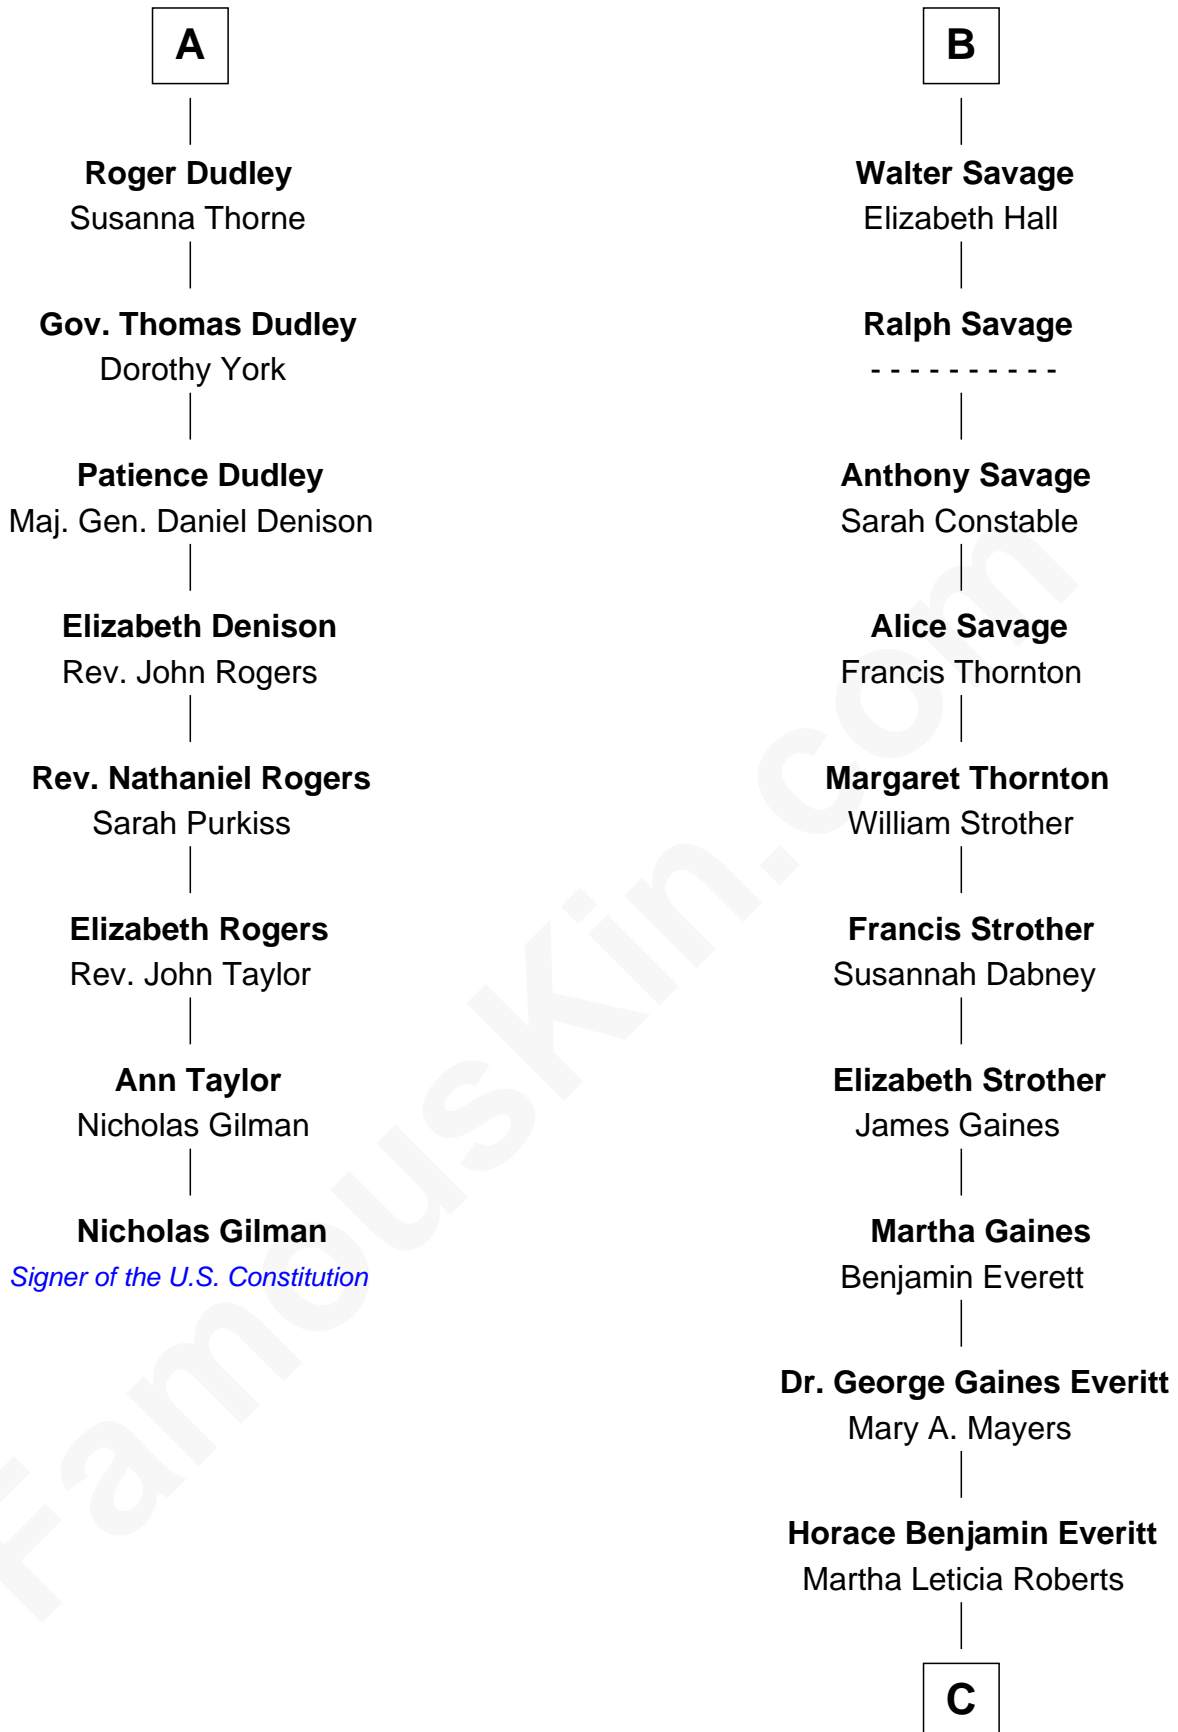

# FamousKin.com Relationship Chart of

**Nicholas Gilman**

*Signer of the U.S. Constitution*

14th cousin 5 times removed of

**William H. Macy**

*TV and Movie Actor*

**C**

**Mary Lois Everitt**  
Clement Overstreet

**Lois Elizabeth Overstreet**  
William Hall Macy

**William H. Macy**  
*TV and Movie Actor*

FamousKin.com