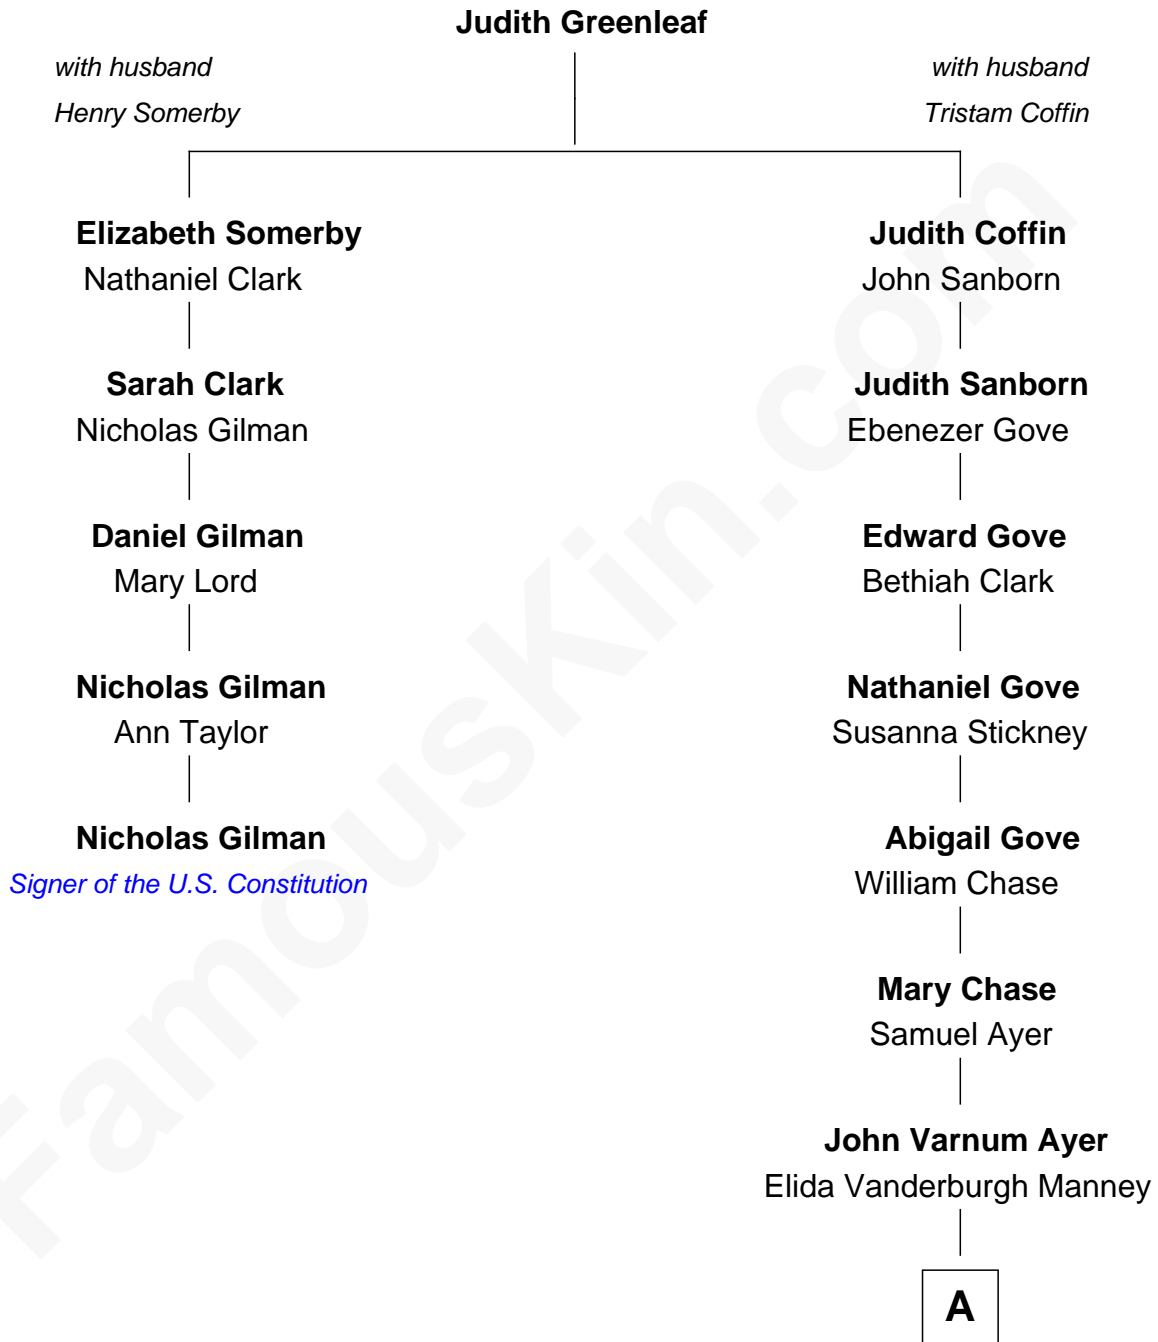

FamousKin.com

Relationship Chart of

Nicholas Gilman

Signer of the U.S. Constitution

4th cousin 6 times removed of

Gerald Ford

38th U.S. President

A

George Manney Ayer

Amy Gridley Butler

Adele Augusta Ayer

Levi Addison Gardner

Dorothy Ayer Gardner

Leslie Lynch King

Gerald Ford

38th U.S. President