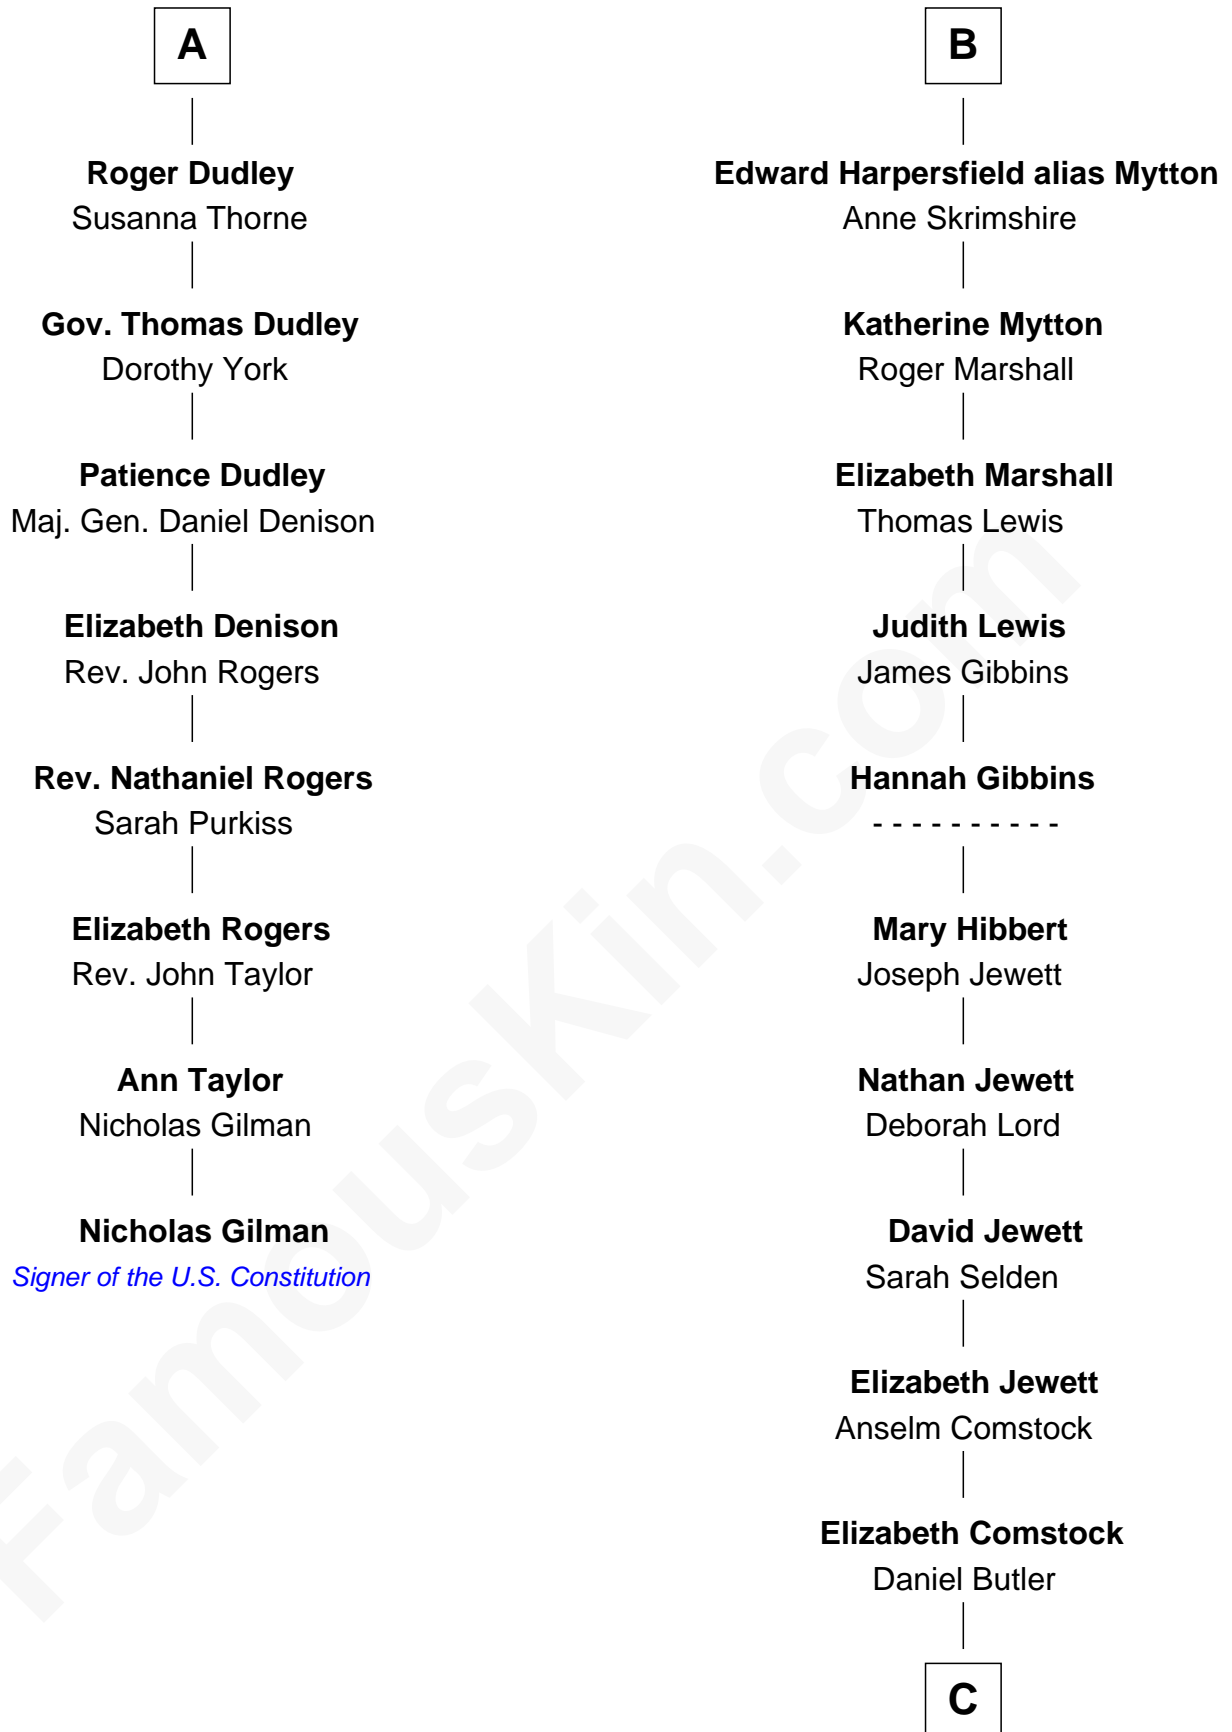

FamousKin.com Relationship Chart of

Nicholas Gilman

Signer of the U.S. Constitution

14th cousin 7 times removed of

Gerald Ford

38th U.S. President

C

George Selden Butler

Elizabeth Ely Gridley

Amy Gridley Butler

George Manney Ayer

Adele Augusta Ayer

Levi Addison Gardner

Dorothy Ayer Gardner

Leslie Lynch King

Gerald Ford