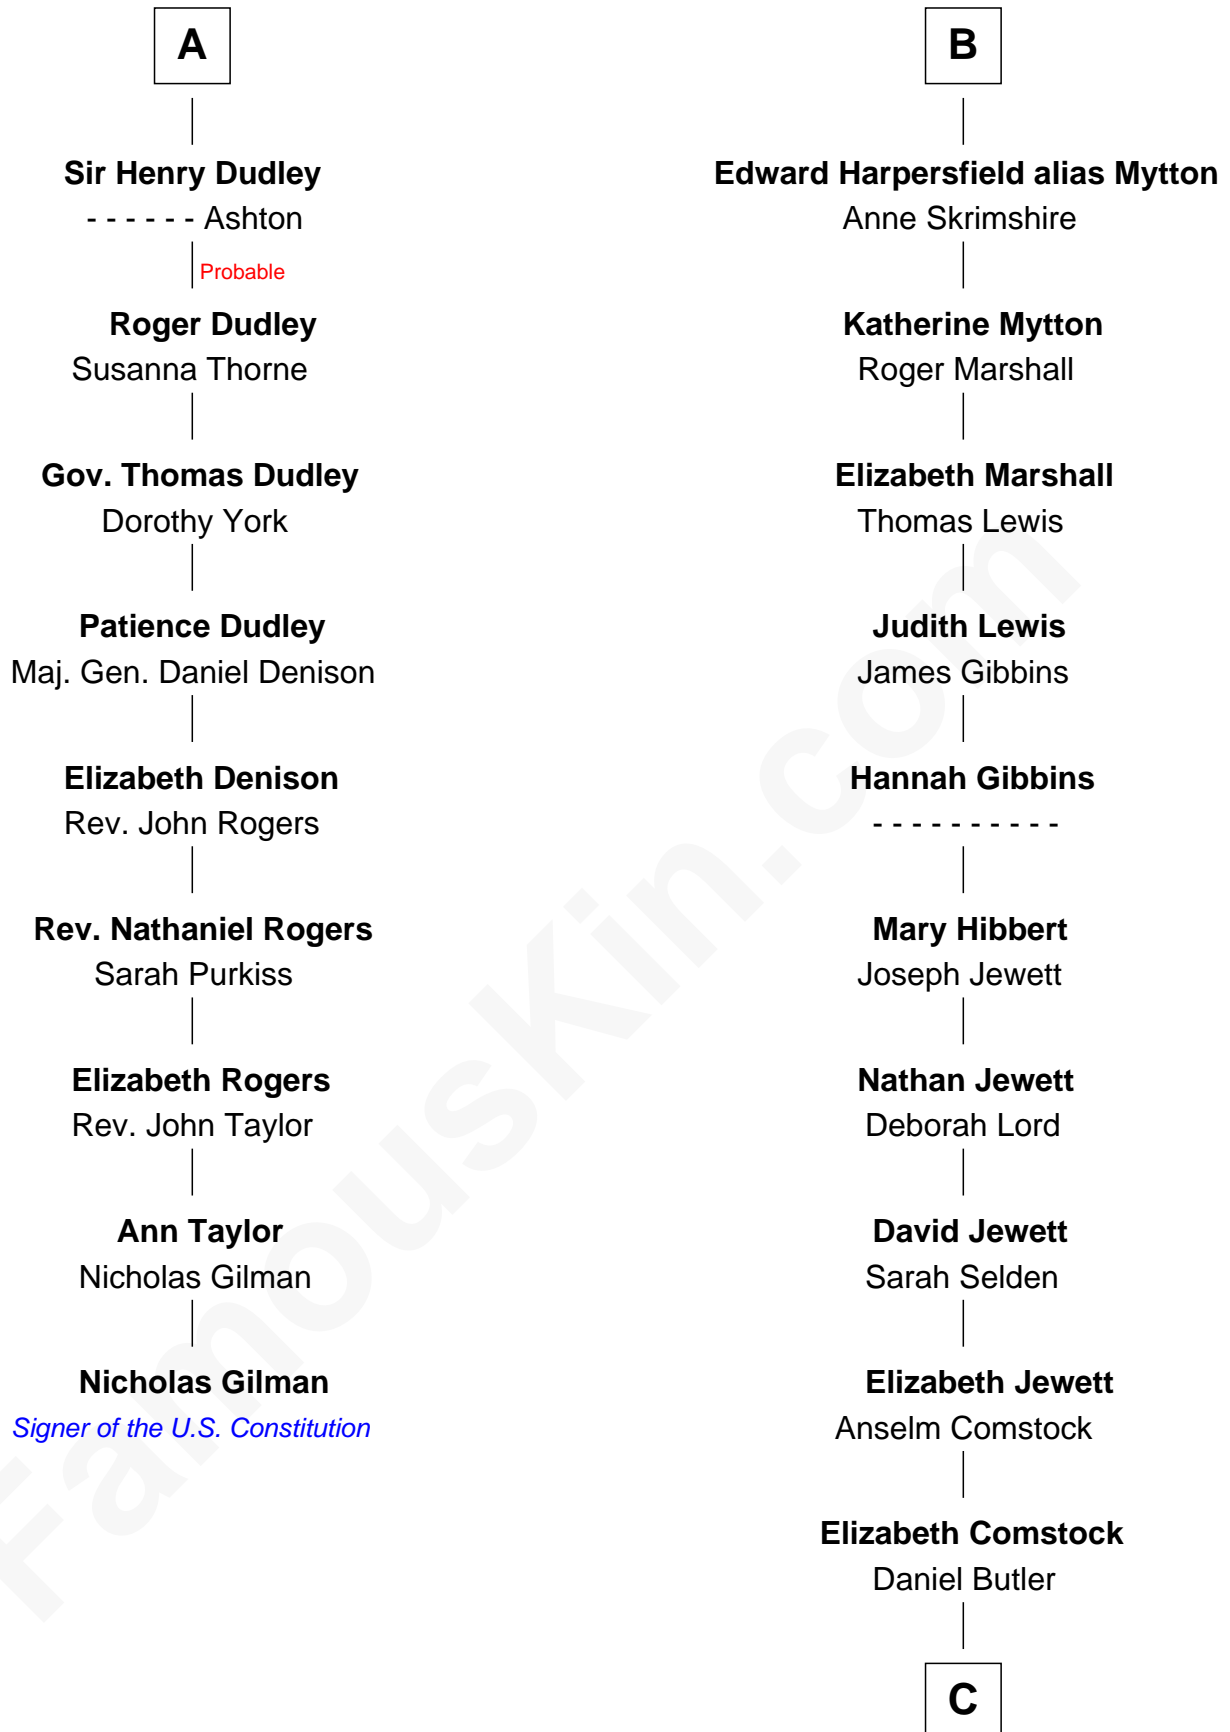

FamousKin.com

Relationship Chart of

Nicholas Gilman

Signer of the U.S. Constitution

15th cousin 6 times removed of

Gerald Ford

38th U.S. President

Edmund Fitzalan

Alice de Warenne

C

George Selden Butler

Elizabeth Ely Gridley

Amy Gridley Butler

George Manney Ayer

Adele Augusta Ayer

Levi Addison Gardner