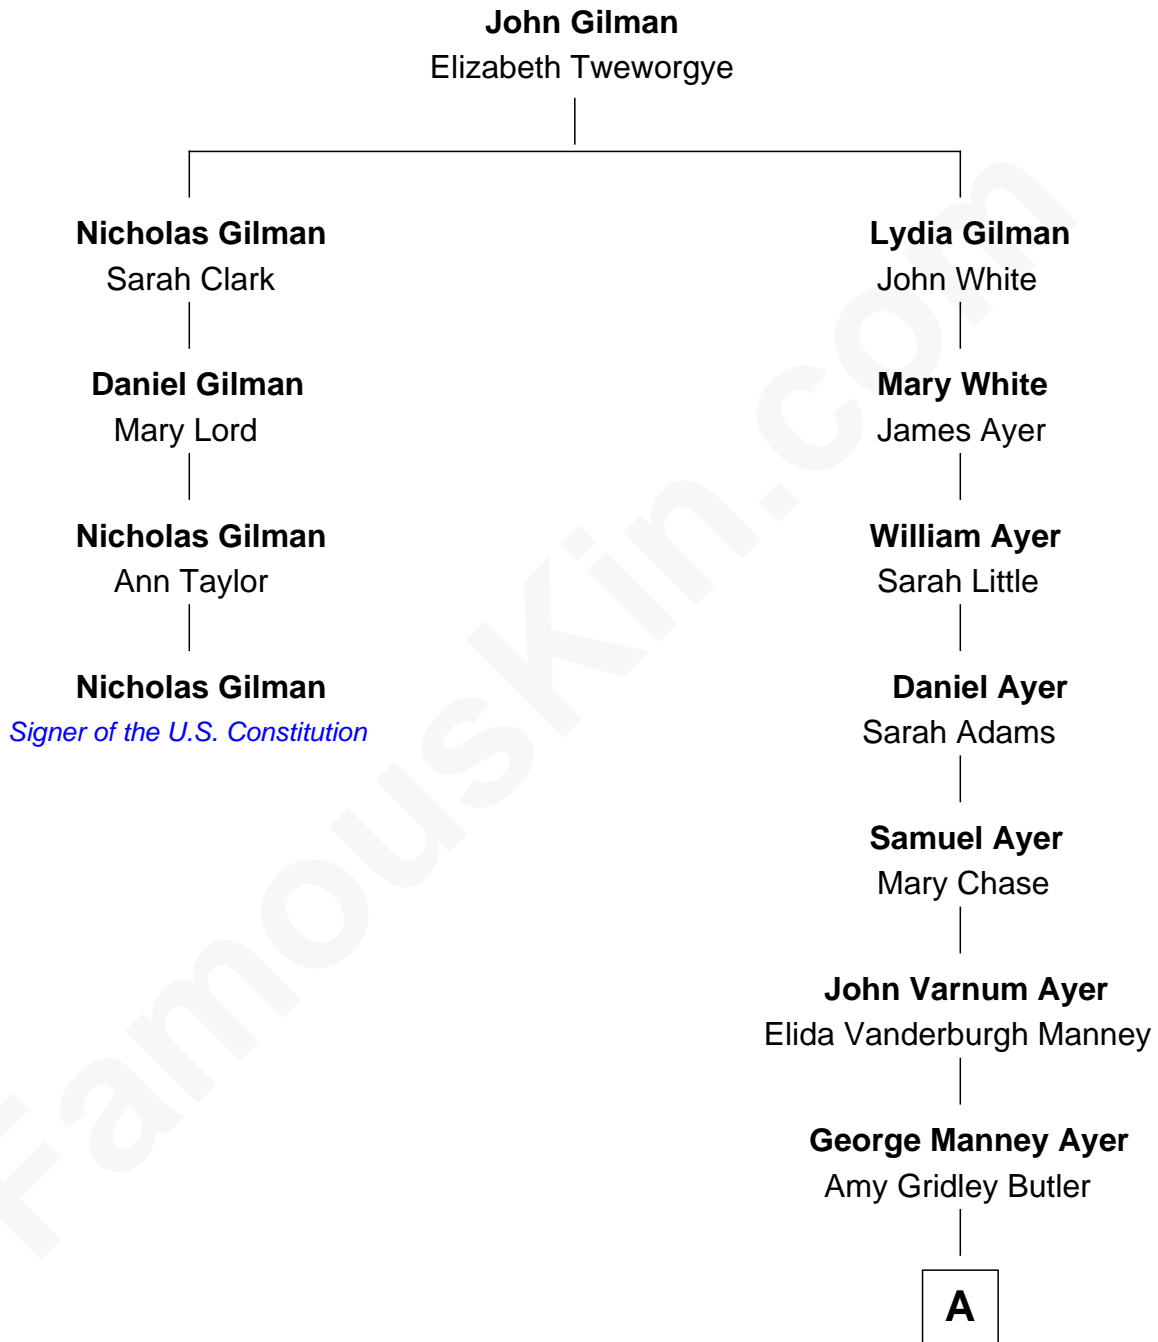

FamousKin.com

Relationship Chart of

Nicholas Gilman

Signer of the U.S. Constitution

3rd cousin 6 times removed of

Gerald Ford

38th U.S. President

A

—
Adele Augusta Ayer
Levi Addison Gardner

—
Dorothy Ayer Gardner
Leslie Lynch King

—
Gerald Ford
38th U.S. President

FamousKin.com