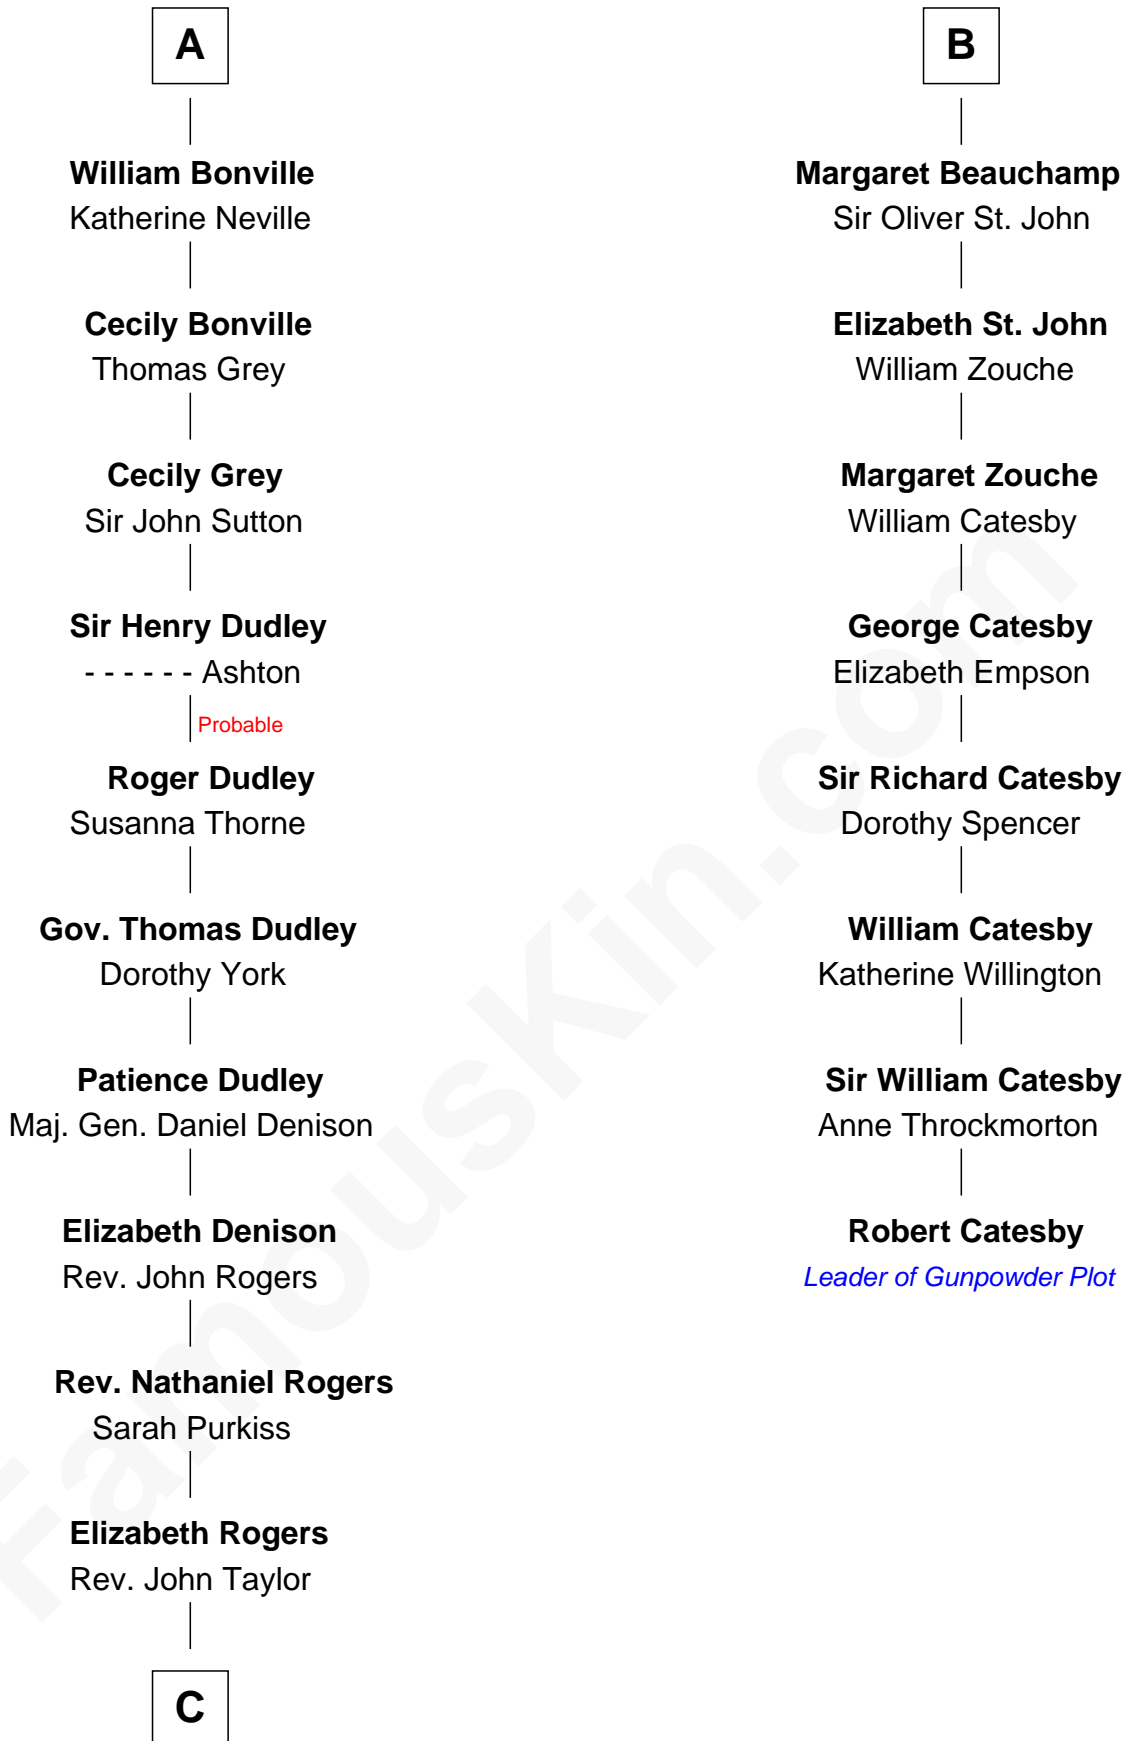

## Relationship Chart of

### Nicholas Gilman

*Signer of the U.S. Constitution*

14th cousin 4 times removed of

### Robert Catesby

*Leader of Gunpowder Plot*

**Sir Humphrey de Bohun**

Maud of Eu

**C**

—  
**Ann Taylor**  
Nicholas Gilman

—  
**Nicholas Gilman**  
*Signer of the U.S. Constitution*

FamousKin.com