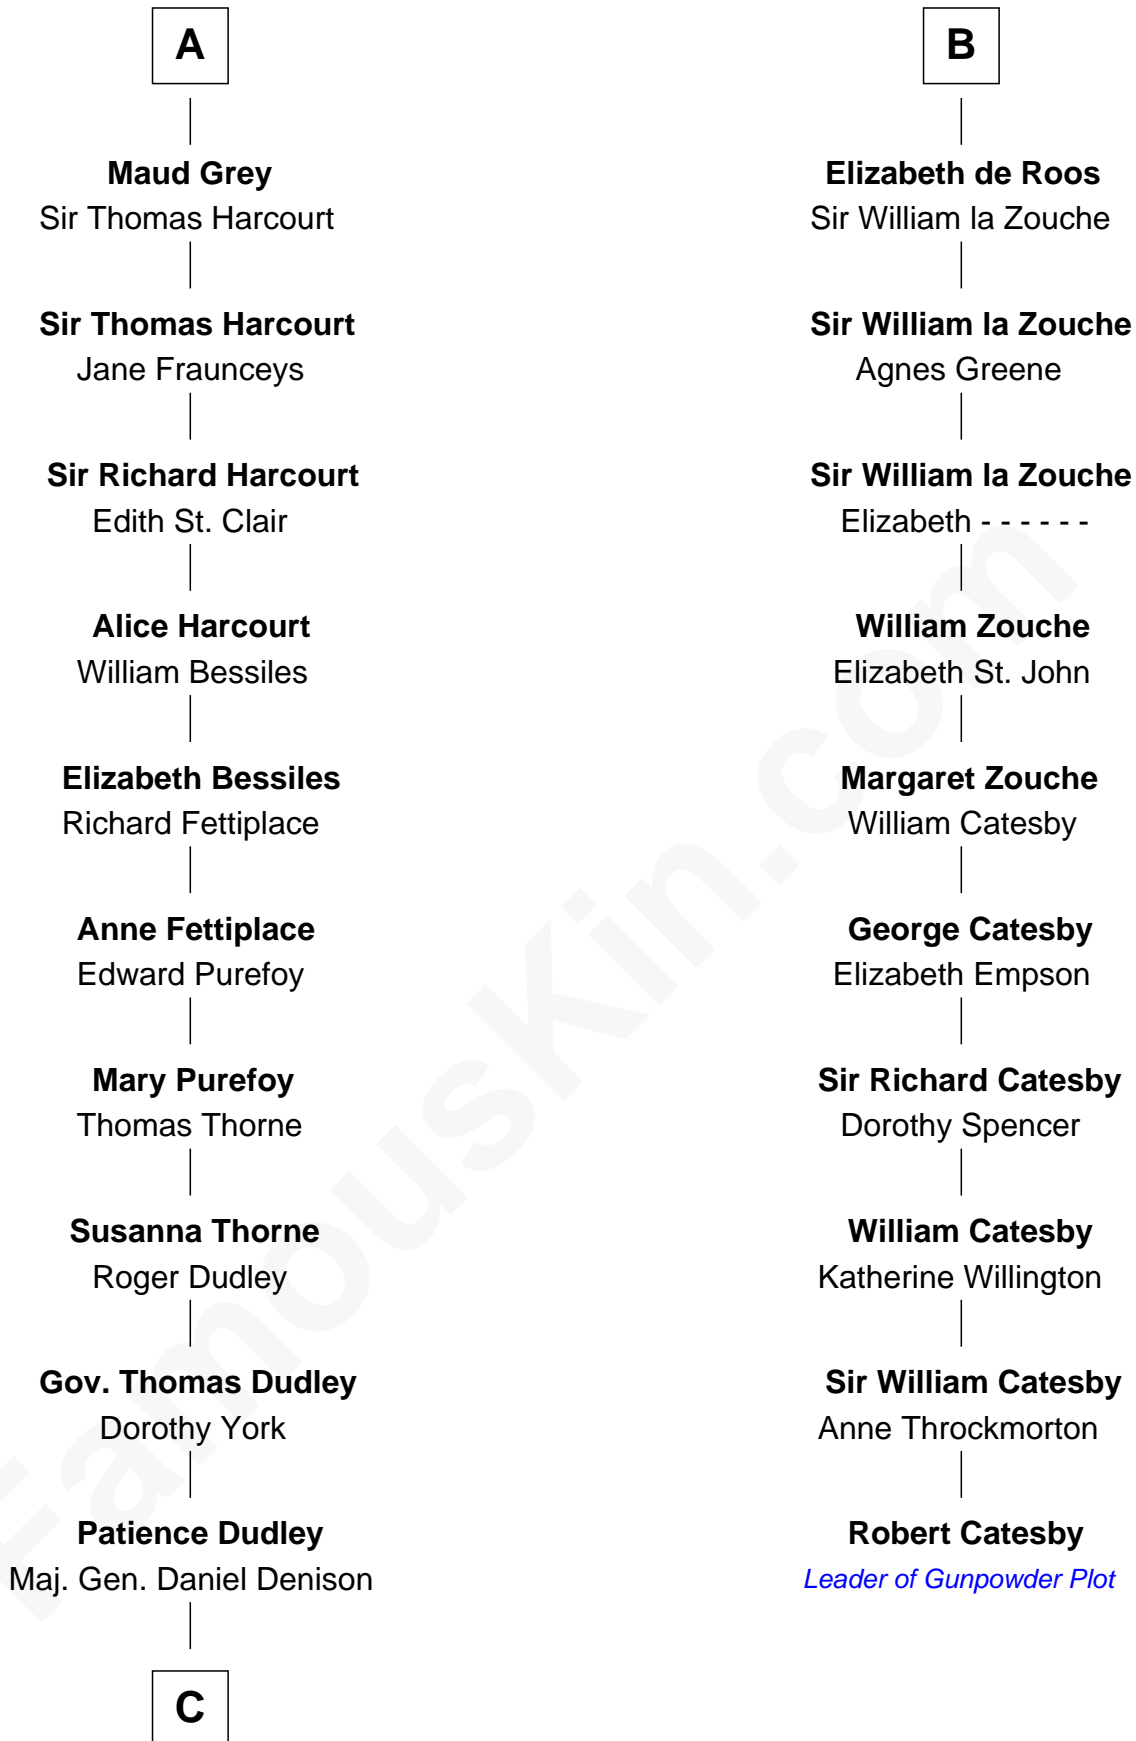

## Relationship Chart of

### Nicholas Gilman

*Signer of the U.S. Constitution*

16th cousin 5 times removed of

**Robert Catesby**

*Leader of Gunpowder Plot*

**C**

**Elizabeth Denison**

Rev. John Rogers

**Rev. Nathaniel Rogers**

Sarah Purkiss

**Elizabeth Rogers**

Rev. John Taylor

**Ann Taylor**

Nicholas Gilman

**Nicholas Gilman**

*Signer of the U.S. Constitution*