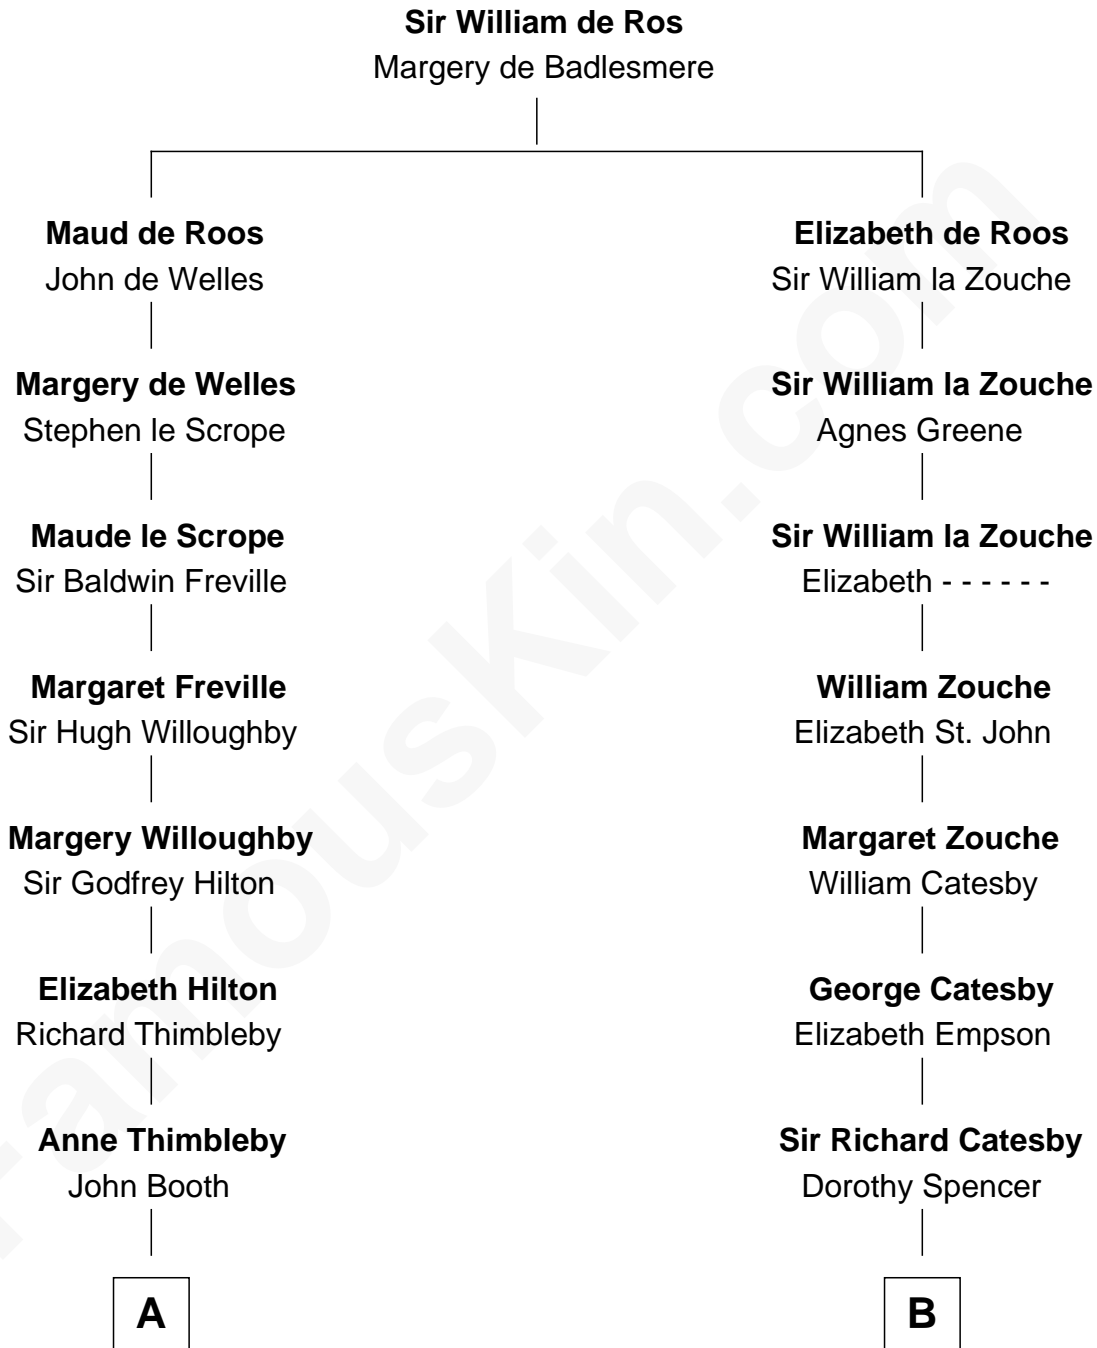

## Relationship Chart of

### Nicholas Gilman

*Signer of the U.S. Constitution*

9th cousin 6 times removed of

### Robert Catesby

*Leader of Gunpowder Plot*

**A**

**Eleanor Booth**  
Edward Hamby

**William Hamby**  
Margaret Blewett

**Robert Hamby**  
Elizabeth Arnold

**Katherine Hamby**  
Edward Hutchinson

**Elizabeth Hutchinson**  
Edward Winslow

**Sir William Catesby**  
Anne Throckmorton

**Robert Catesby**  
*Leader of Gunpowder Plot*