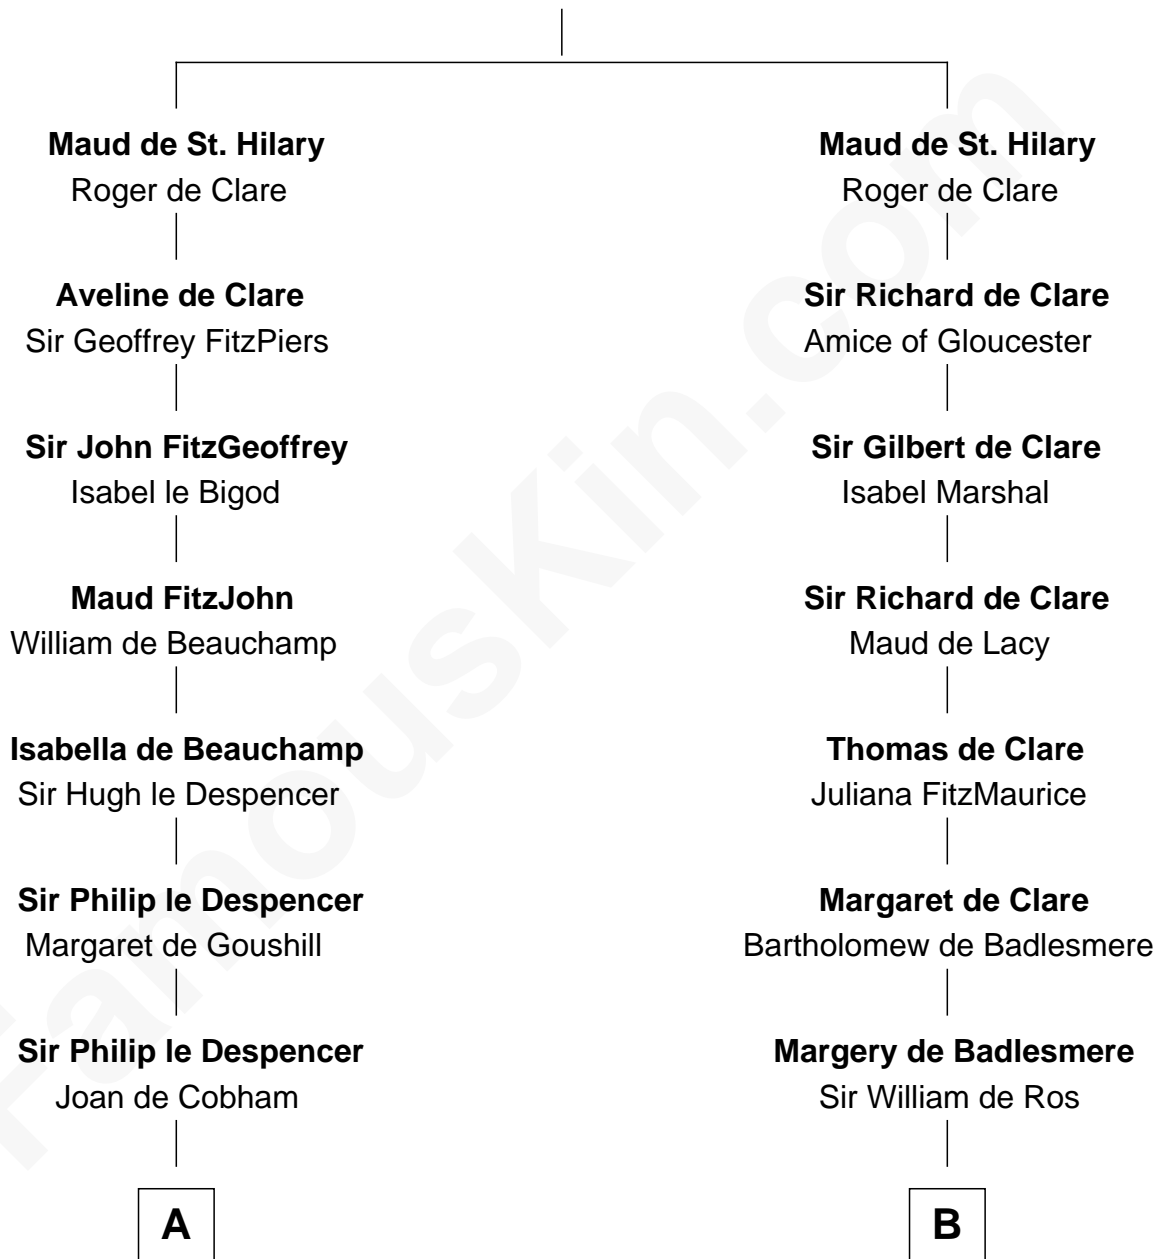

FamousKin.com

Relationship Chart of

Nicholas Gilman

Signer of the U.S. Constitution

16th cousin 5 times removed of

Robert Catesby

Leader of Gunpowder Plot

James de St. Hilary

Aveline - - - - -

C

—
Elizabeth Hutchinson

Edward Winslow

—
Anna Winslow

John Taylor

—
Rev. John Taylor

Elizabeth Rogers

—
Ann Taylor

Nicholas Gilman

—
Nicholas Gilman

Signer of the U.S. Constitution

FamousKin.com