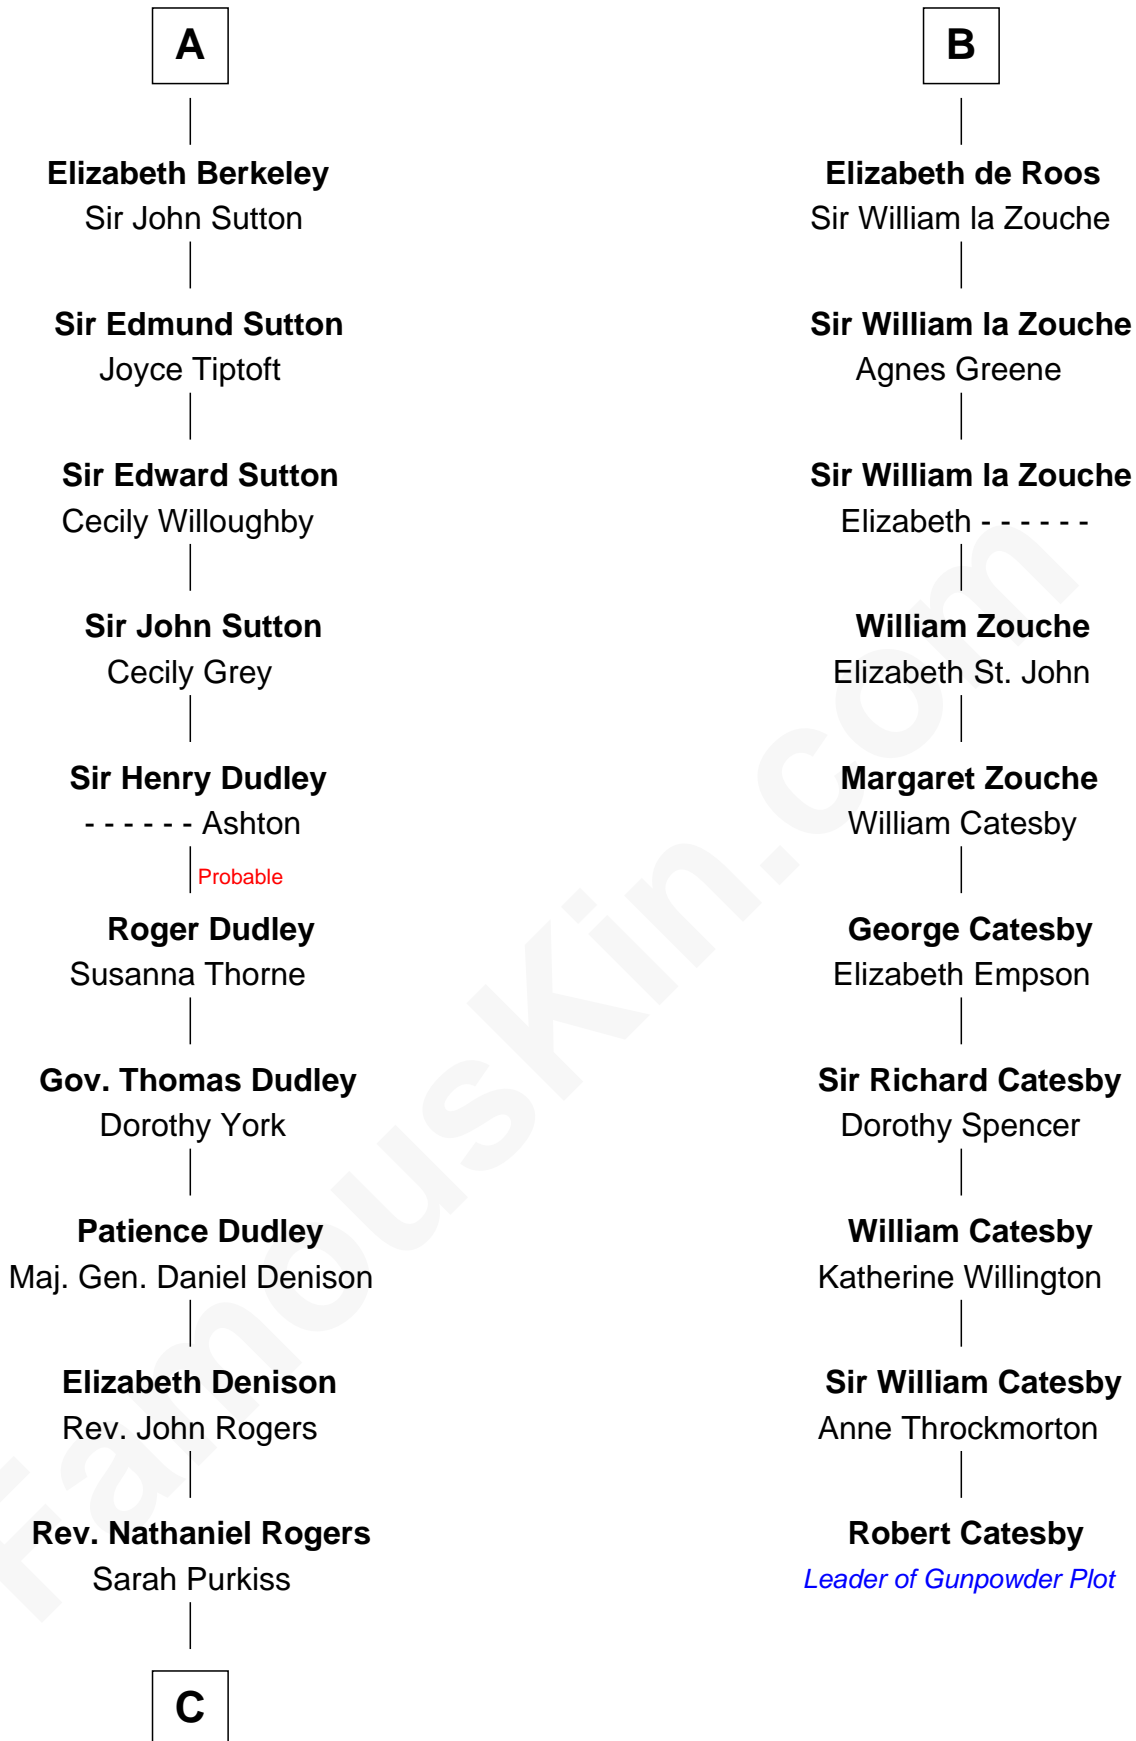

FamousKin.com

Relationship Chart of

Nicholas Gilman

Signer of the U.S. Constitution

16th cousin 3 times removed of

Robert Catesby

Leader of Gunpowder Plot

Robert de Quincy

Sir Thomas de Berkeley

Sir Maurice de Berkeley

Eve la Zouche

Thomas de Berkeley

Katherine de Clyvedon

Sir John Berkeley

Elizabeth Betteshorne

A

Thomas de Clare

Juliana FitzMaurice

Margaret de Clare

Bartholomew de Badlesmere

Margery de Badlesmere

Sir William de Ros

B

C