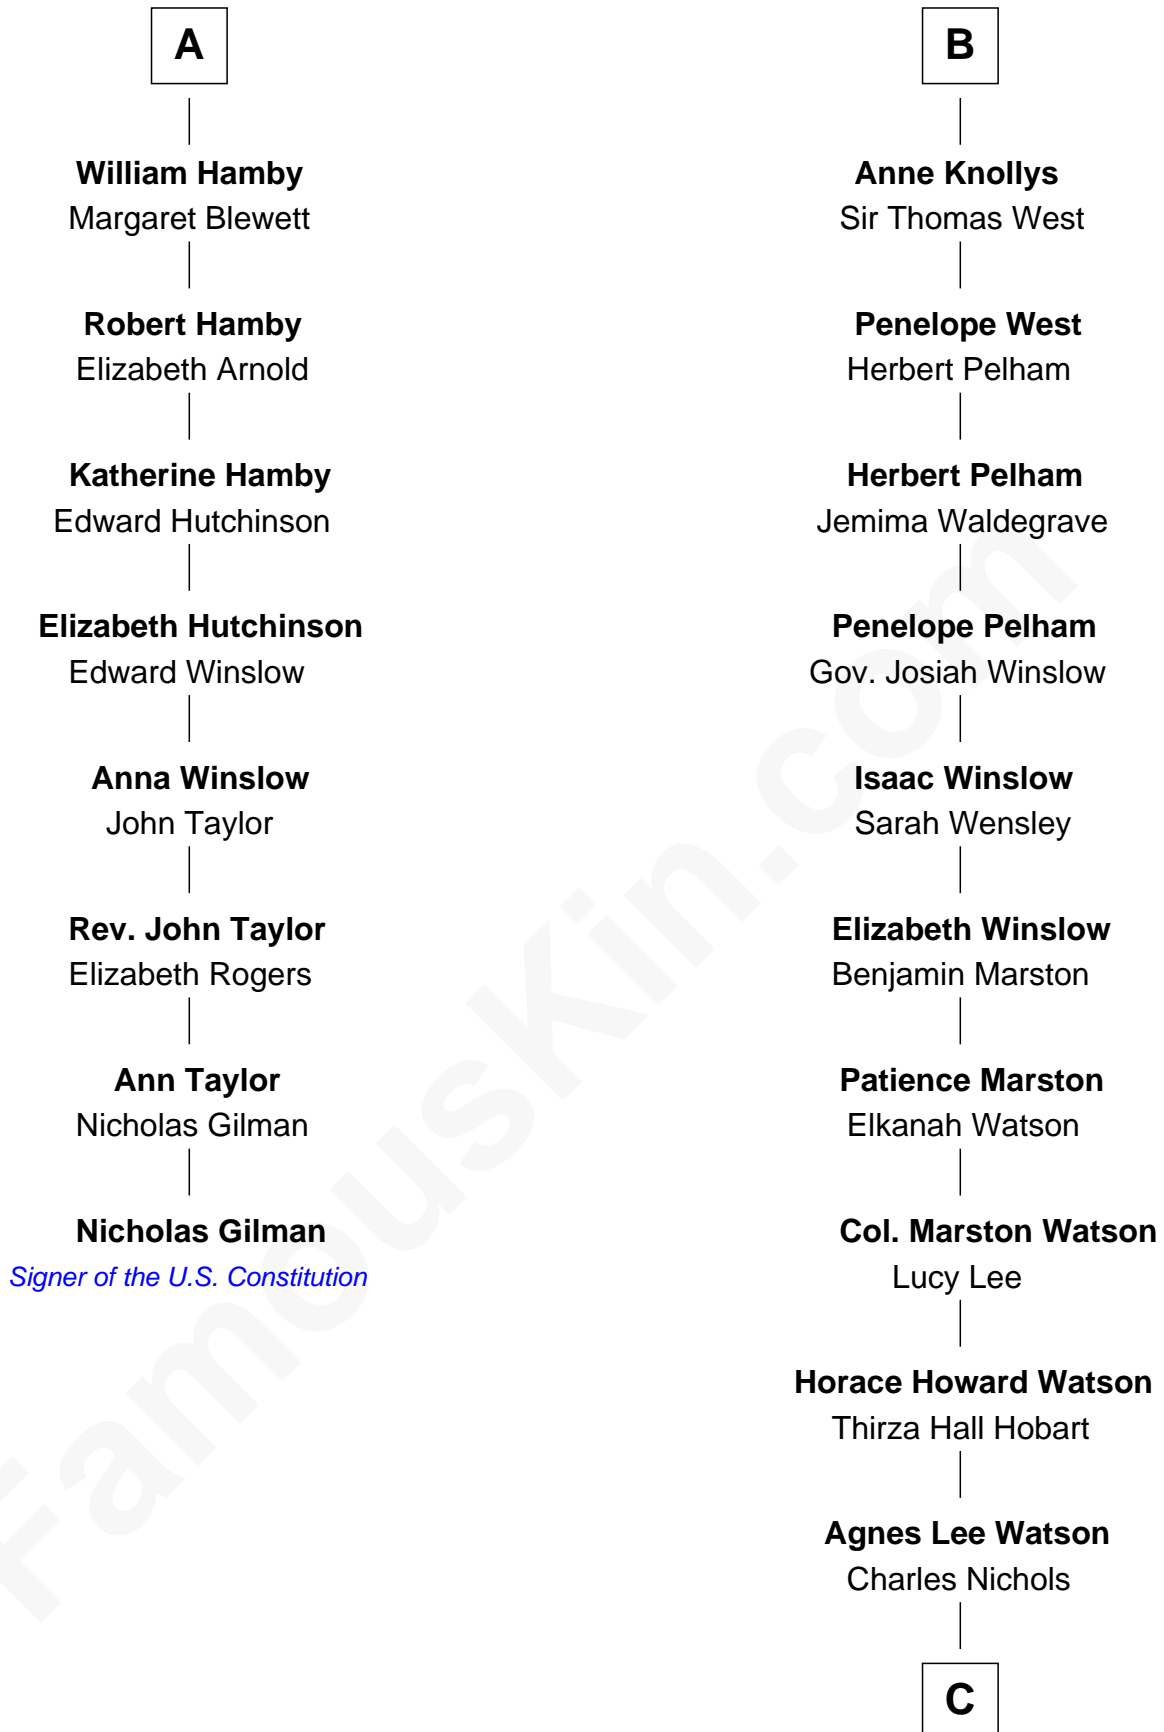

FamousKin.com

Relationship Chart of

Nicholas Gilman

Signer of the U.S. Constitution

14th cousin 7 times removed of

John Cena

Movie Actor and WWE Pro Wrestler

John de Welles

Maud de Roos

Margery de Welles

Stephen le Scrope

Maude le Scrope

Sir Baldwin Freville

Margaret Freville

Sir Hugh Willoughby

Margery Willoughby

Anne de Welles

James Butler

James Butler

Joan Beauchamp

Sir Thomas Butler

Anne Hankeford

Margaret Butler

Sir William Boleyn

Thomas Boleyn

Elizabeth Howard

Mary Boleyn

Sir William Carey

Catherine Carey

Sir Francis Knollys

B

C