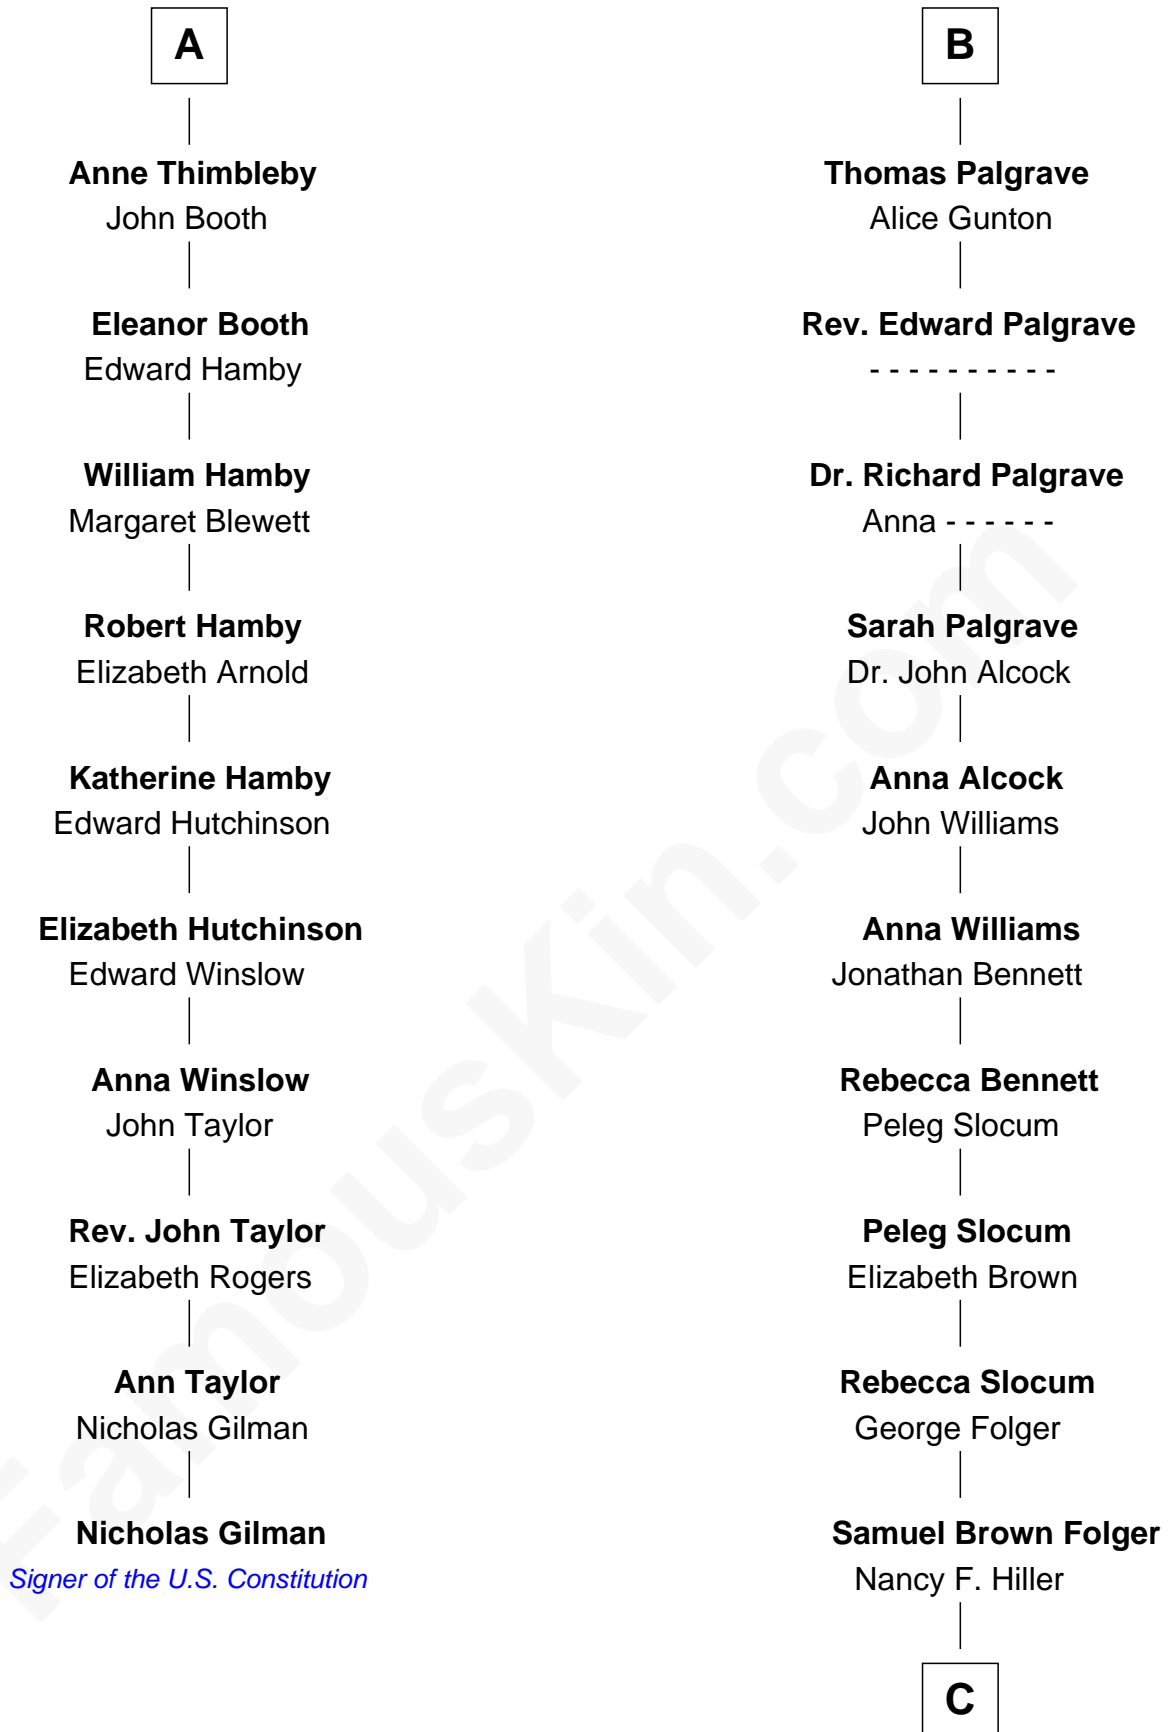

FamousKin.com Relationship Chart of

Nicholas Gilman

Signer of the U.S. Constitution

16th cousin 2 times removed of

Henry Clay Folger

Founder of Folger Shakespeare Library and Chairman of Standard Oil

Bartholomew de Badlesmere

Margaret de Clare

Margery de Badlesmere

Sir William de Ros

Maud de Roos

John de Welles

Margery de Welles

Stephen le Scrope

Maude le Scrope

Elizabeth de Badlesmere

Sir William de Bohun

Elizabeth de Bohun

Sir Richard Fitzalan

Elizabeth Fitzalan

Sir Robert Goushill

Elizabeth Goushill

Sir Robert Wingfield

Elizabeth Wingfield

Sir William Brandon

Eleanor Brandon

John Glemham

Anne Glemham

Henry Palgrave

B

C