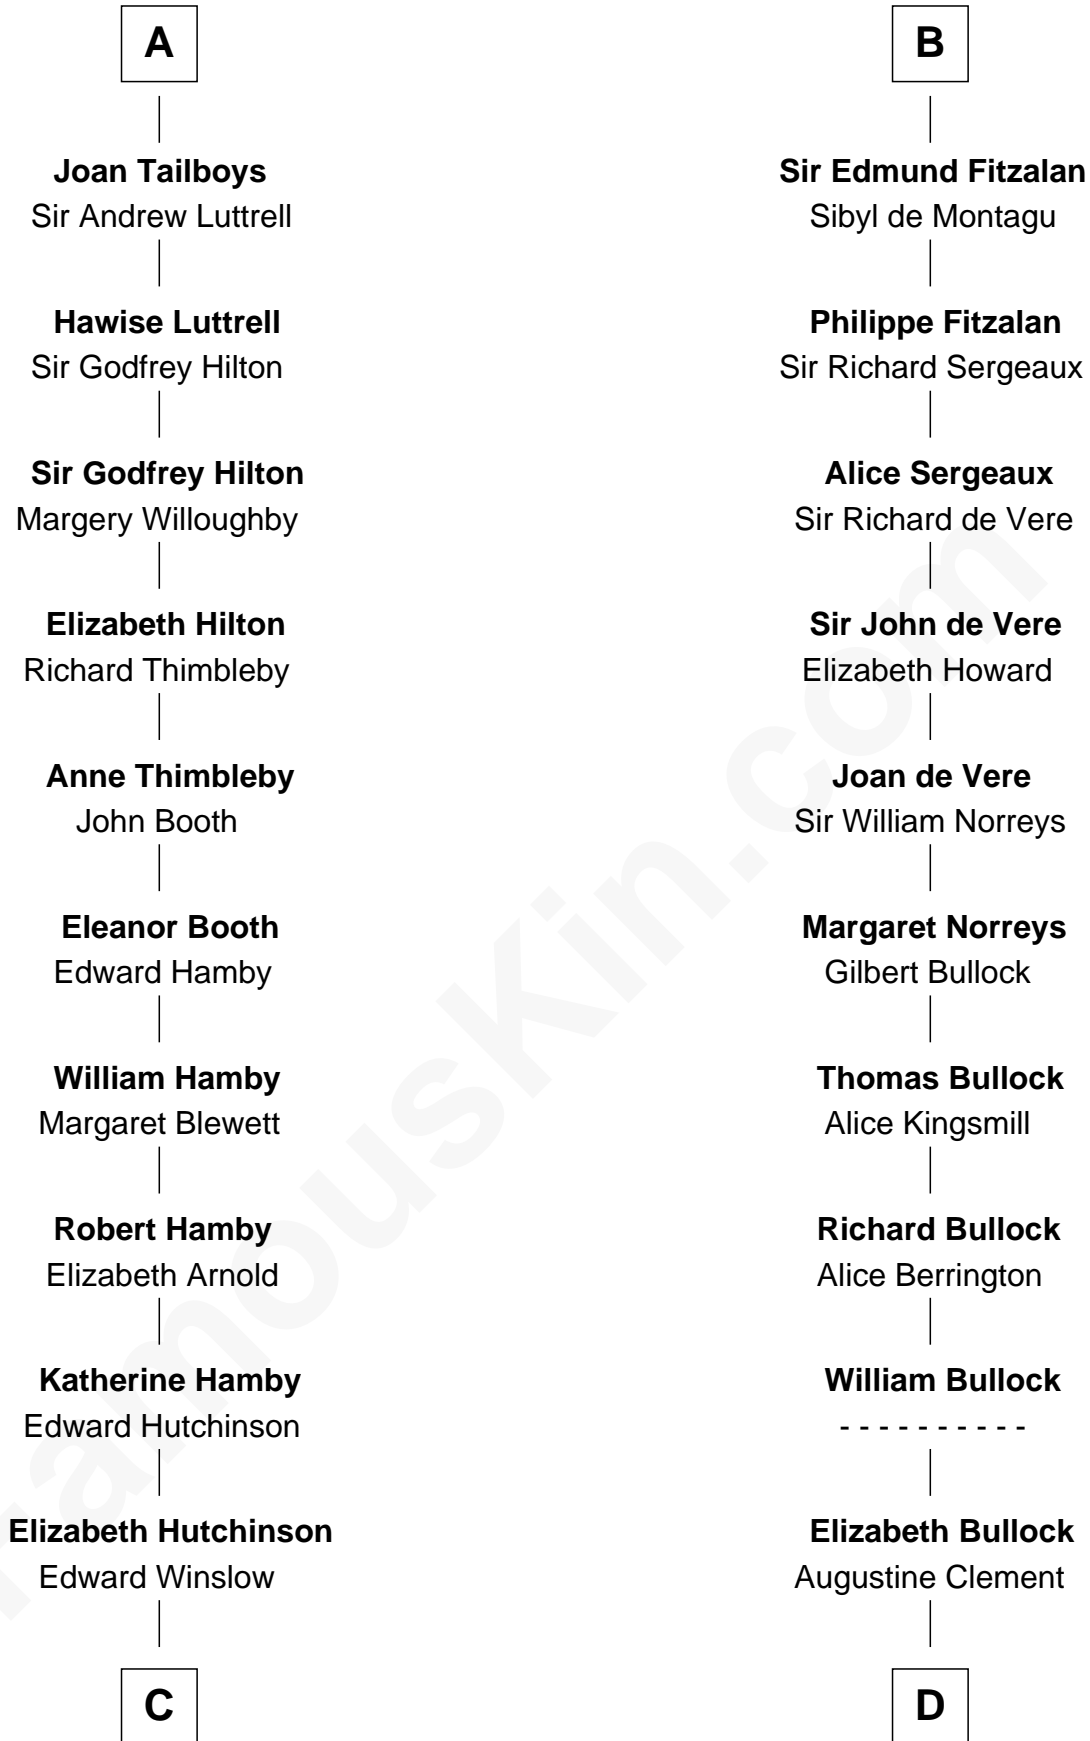

FamousKin.com Relationship Chart of

Nicholas Gilman

Signer of the U.S. Constitution

20th cousin 1 time removed of

Samuel Howard

Boston Tea Party Participant

C

Anna Winslow

John Taylor

Rev. John Taylor

Elizabeth Rogers

Ann Taylor

Nicholas Gilman

Nicholas Gilman

Signer of the U.S. Constitution

D